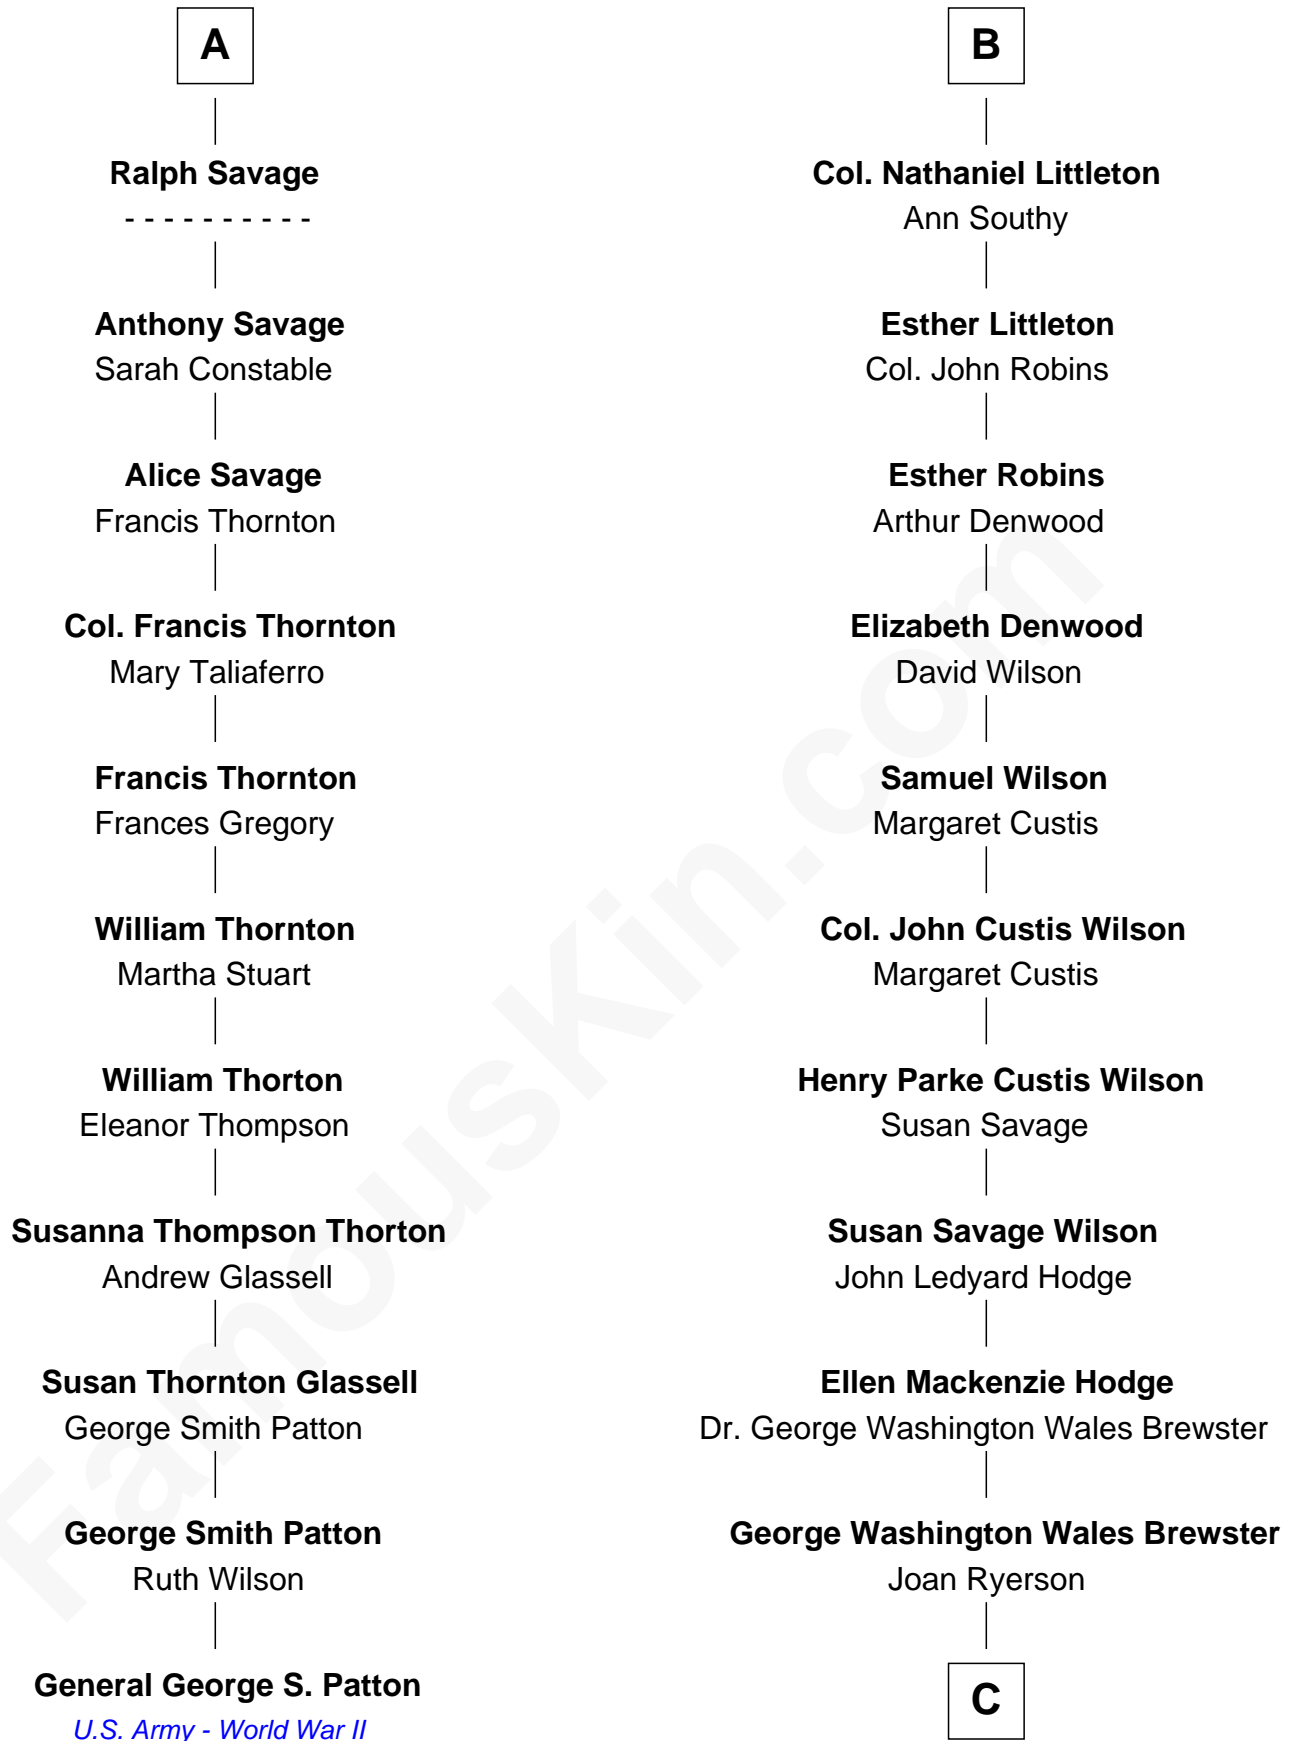

FamousKin.com
Relationship Chart of
General George S. Patton
U.S. Army - World War II

17th cousin 1 time removed of

Paget Brewster
TV Actress

C

Galen Brewster
Hathaway Tew

Paget Brewster
TV Actress

FamousKin.com