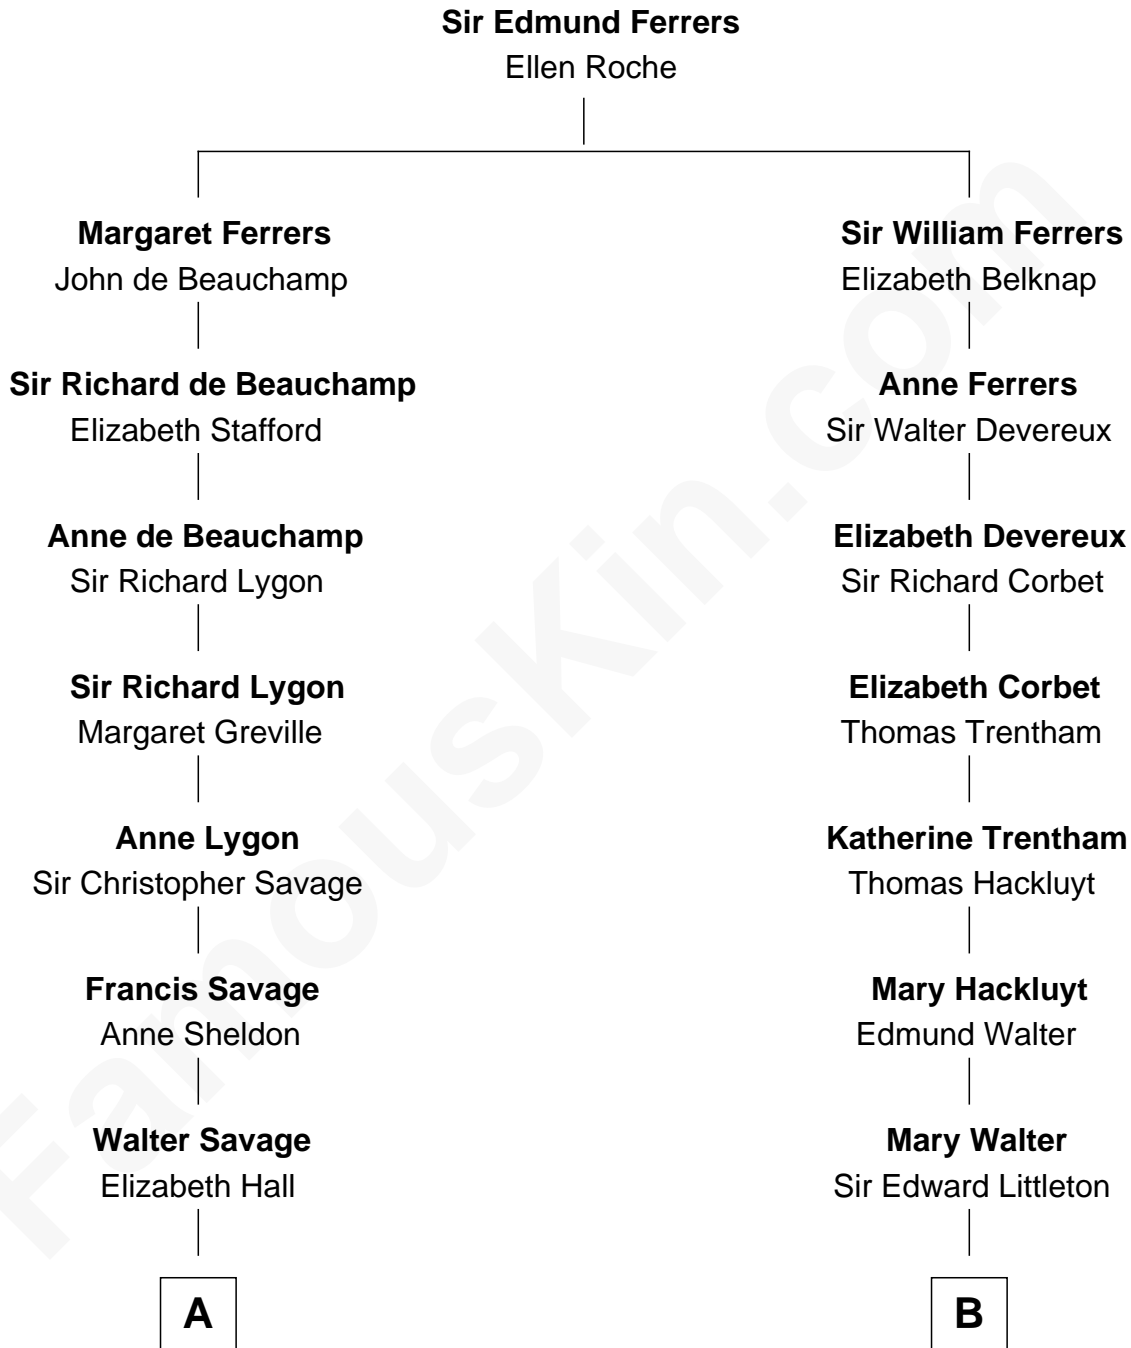

FamousKin.com
Relationship Chart of
General George S. Patton
U.S. Army - World War II

17th cousin 1 time removed of

Paget Brewster
TV Actress

C

Galen Brewster
Hathaway Tew

Paget Brewster
TV Actress

FamousKin.com