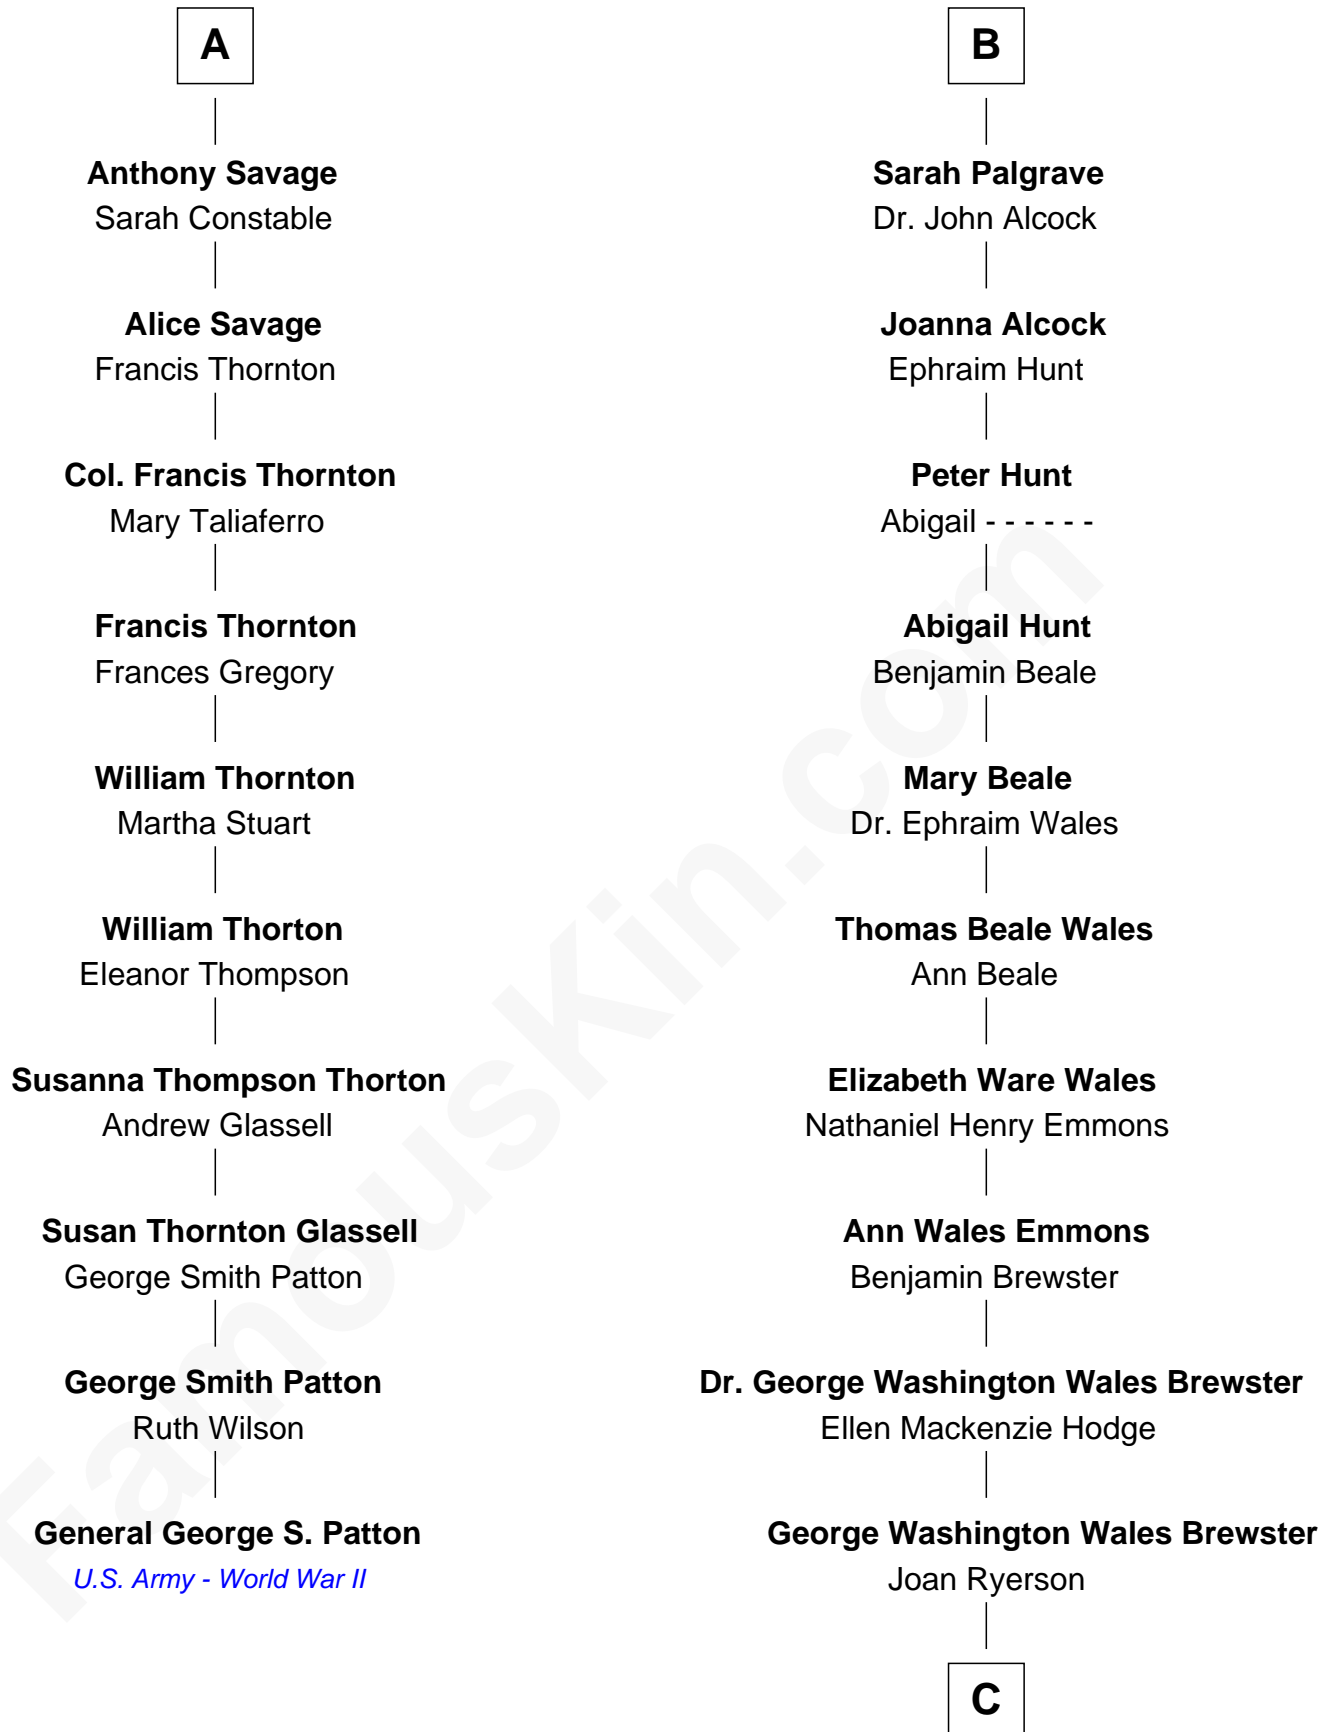

FamousKin.com
Relationship Chart of
General George S. Patton
U.S. Army - World War II

16th cousin 2 times removed of

Paget Brewster
TV Actress

C

Galen Brewster
Hathaway Tew

Paget Brewster
TV Actress

FamousKin.com