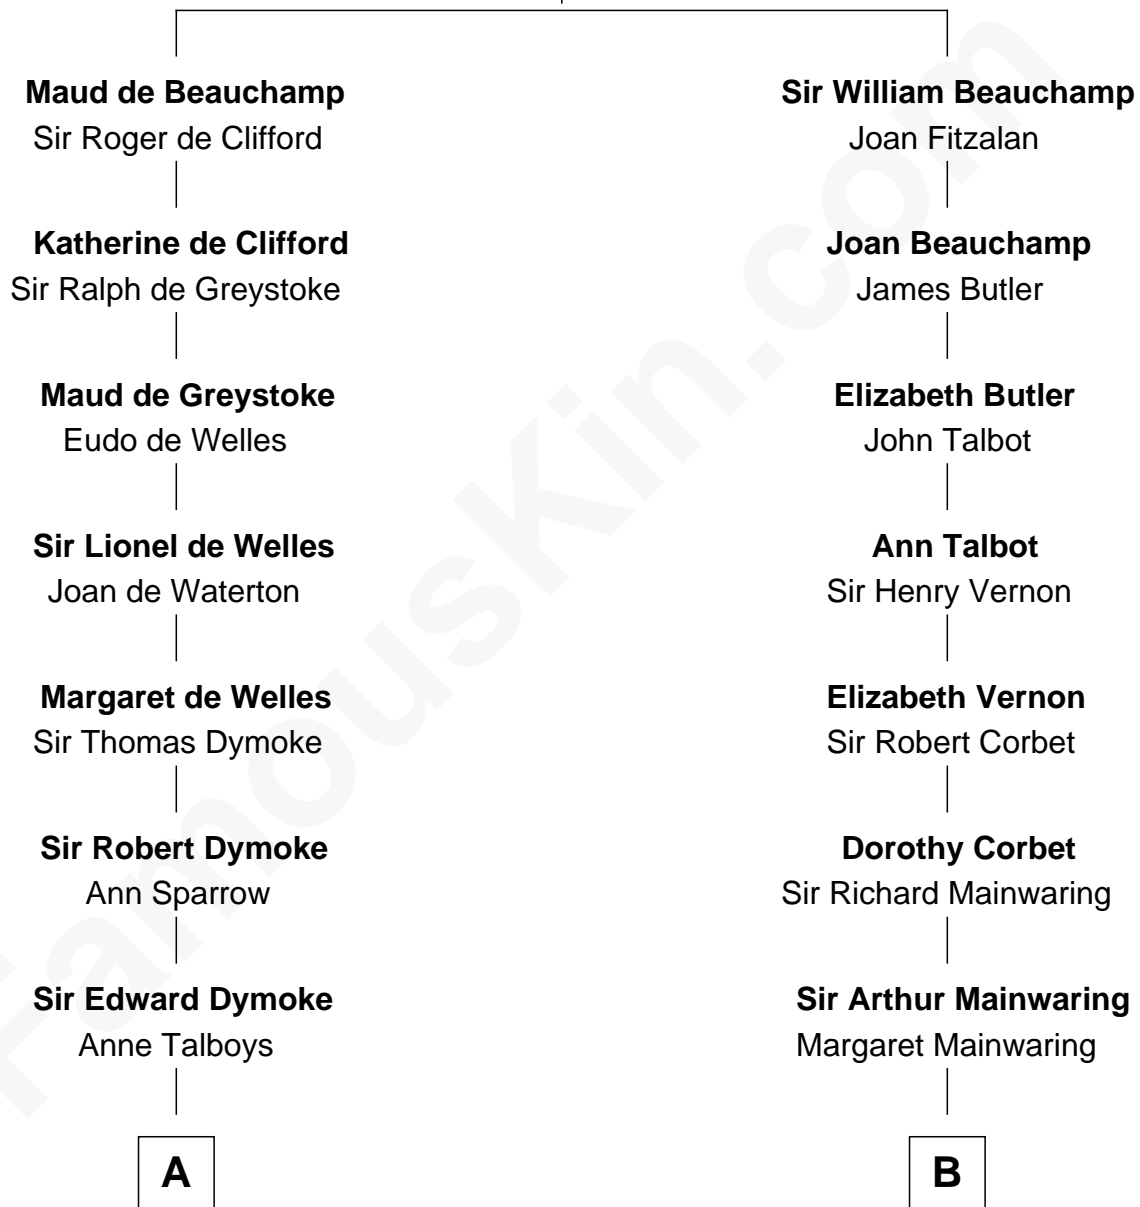

FamousKin.com
Relationship Chart of
General George S. Patton

U.S. Army - World War II

18th cousin of

Allen Dulles

5th Director of the C.I.A.

Sir Thomas de Beauchamp
 Katherine de Mortimer

C

George Smith Patton

Ruth Wilson

General George S. Patton

U.S. Army - World War II

D

Allen Macy Dulles

Edith Foster

Allen Dulles

5th Director of the C.I.A.