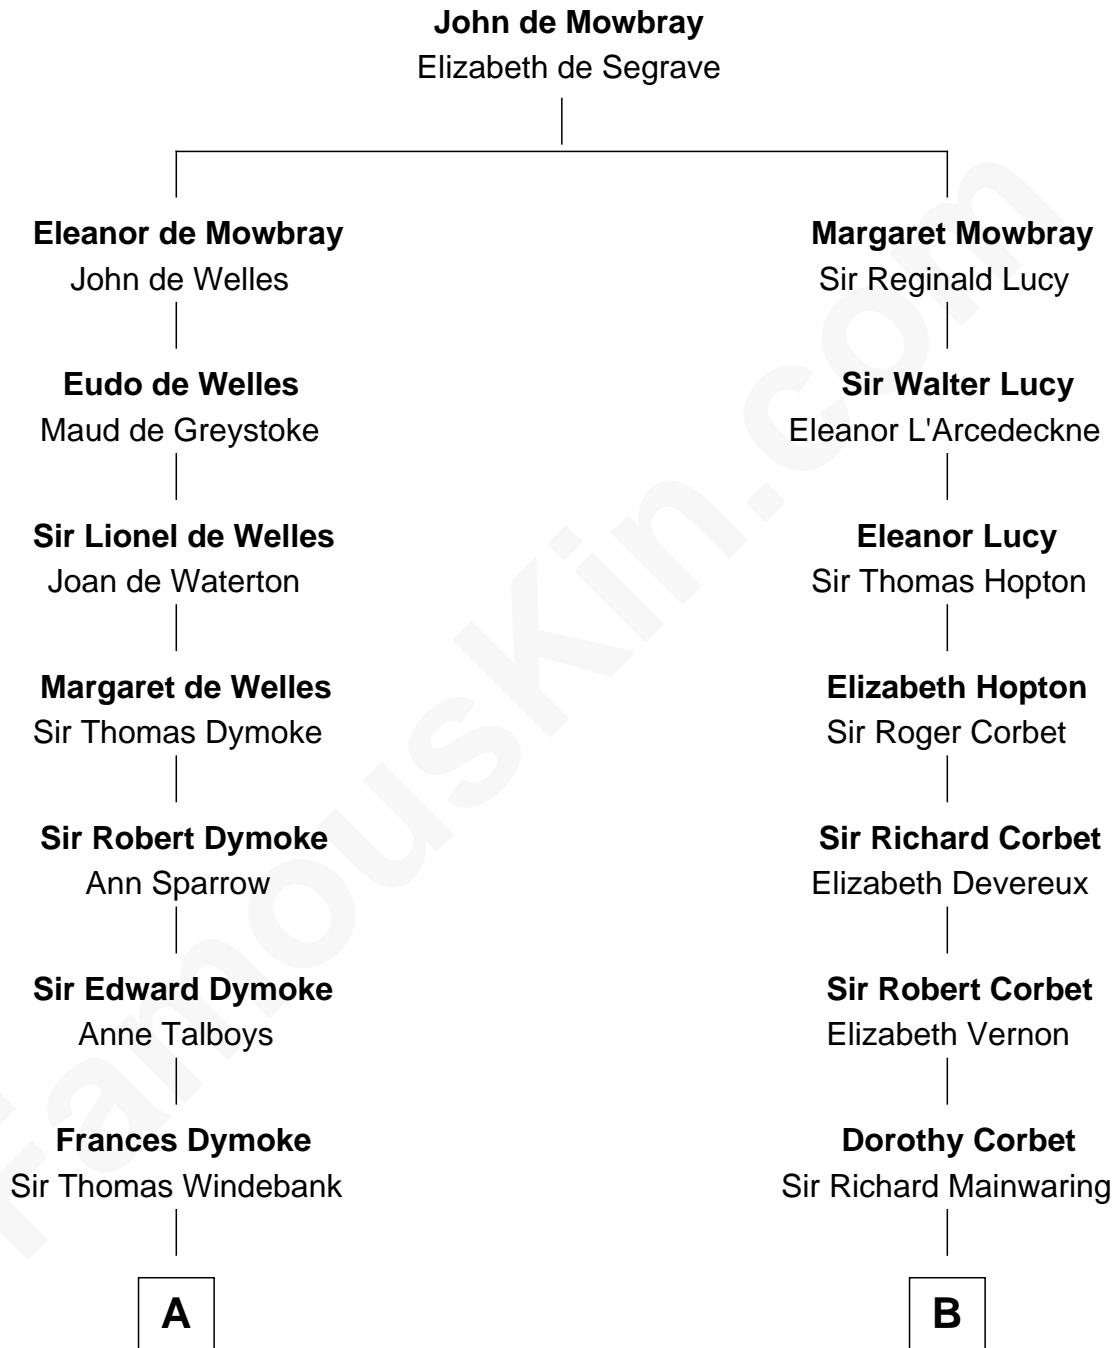

FamousKin.com
Relationship Chart of
General George S. Patton
U.S. Army - World War II

17th cousin 2 times removed of

Allen Dulles
5th Director of the C.I.A.

C

Harriet Lathrop Winslow

Rev. John Welsh Dulles

Allen Macy Dulles

Edith Foster

Allen Dulles

5th Director of the C.I.A.

FamousKin.com