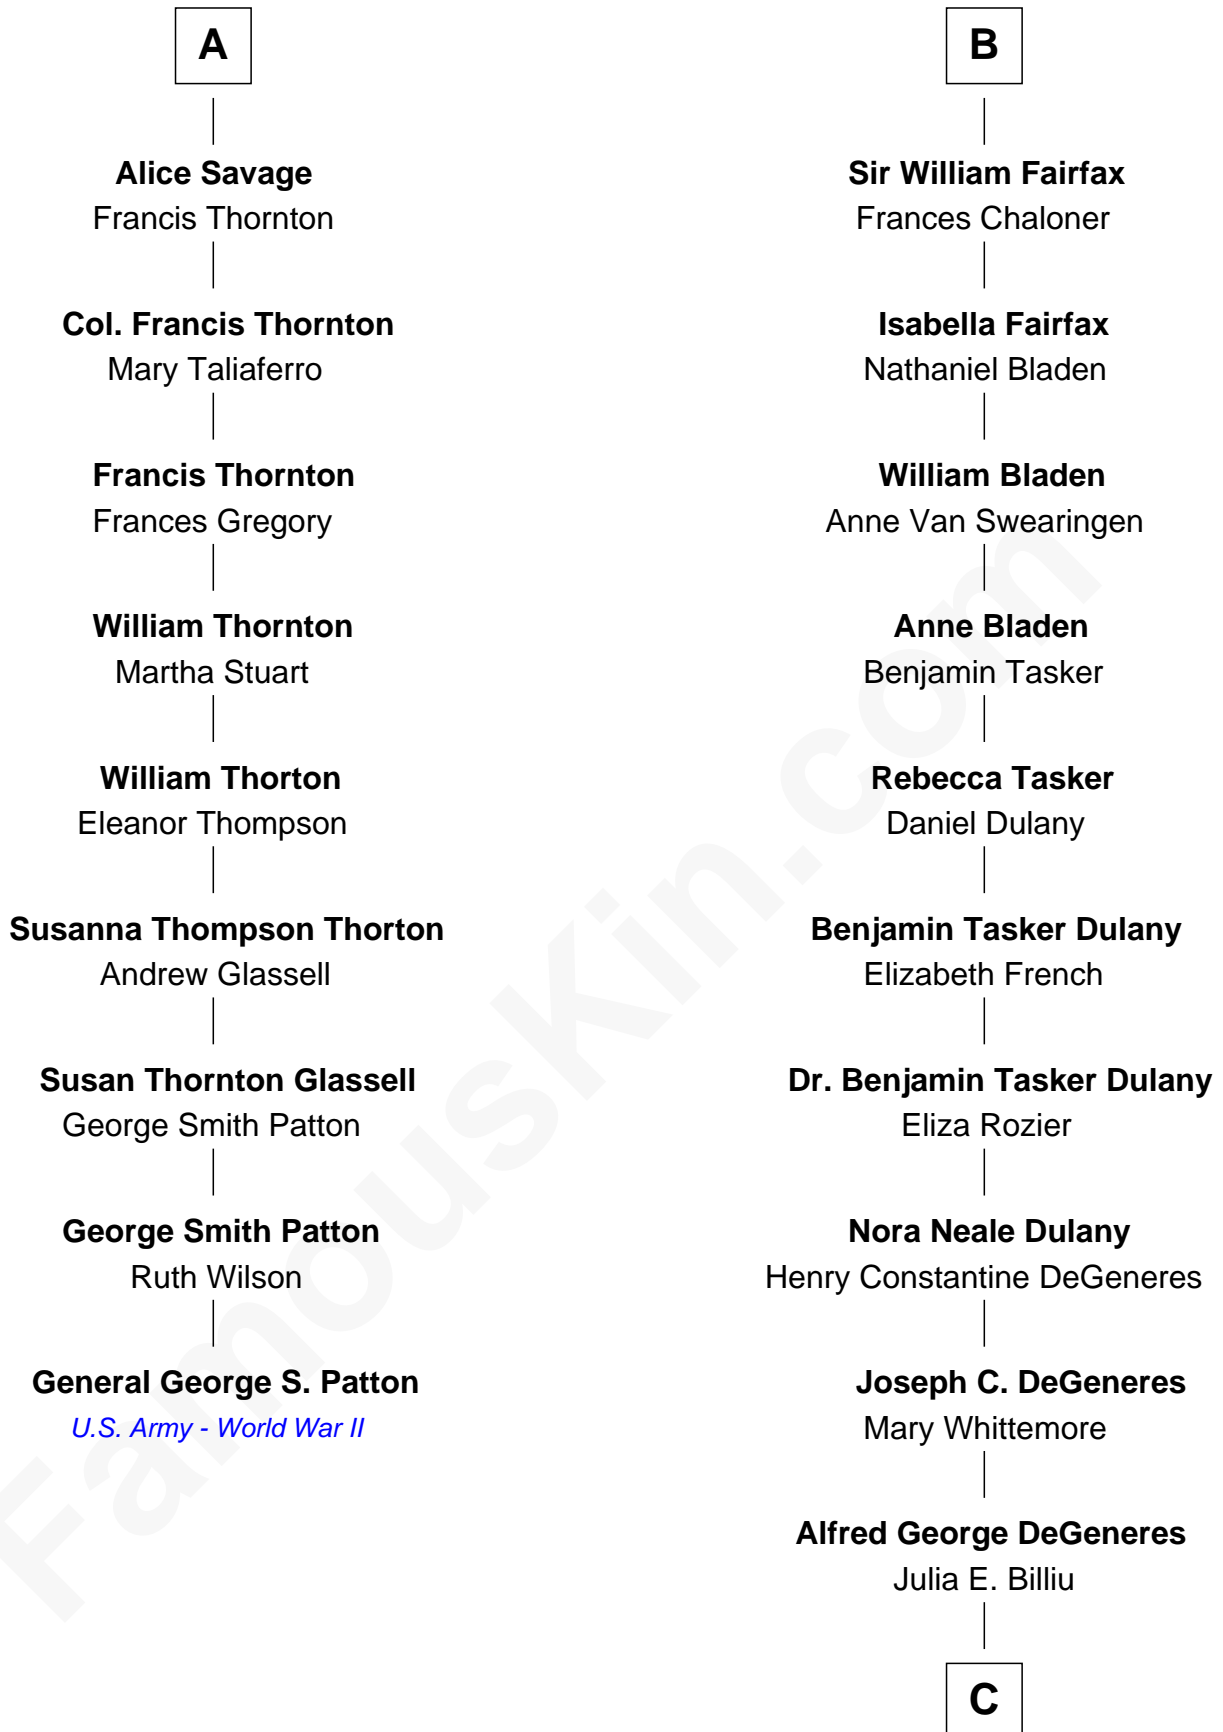

FamousKin.com
Relationship Chart of
General George S. Patton
U.S. Army - World War II

15th cousin 4 times removed of
Ellen DeGeneres
Comedienne and TV Personality

C

Elliot Everett DeGeneres

Ruth Elodie Martin