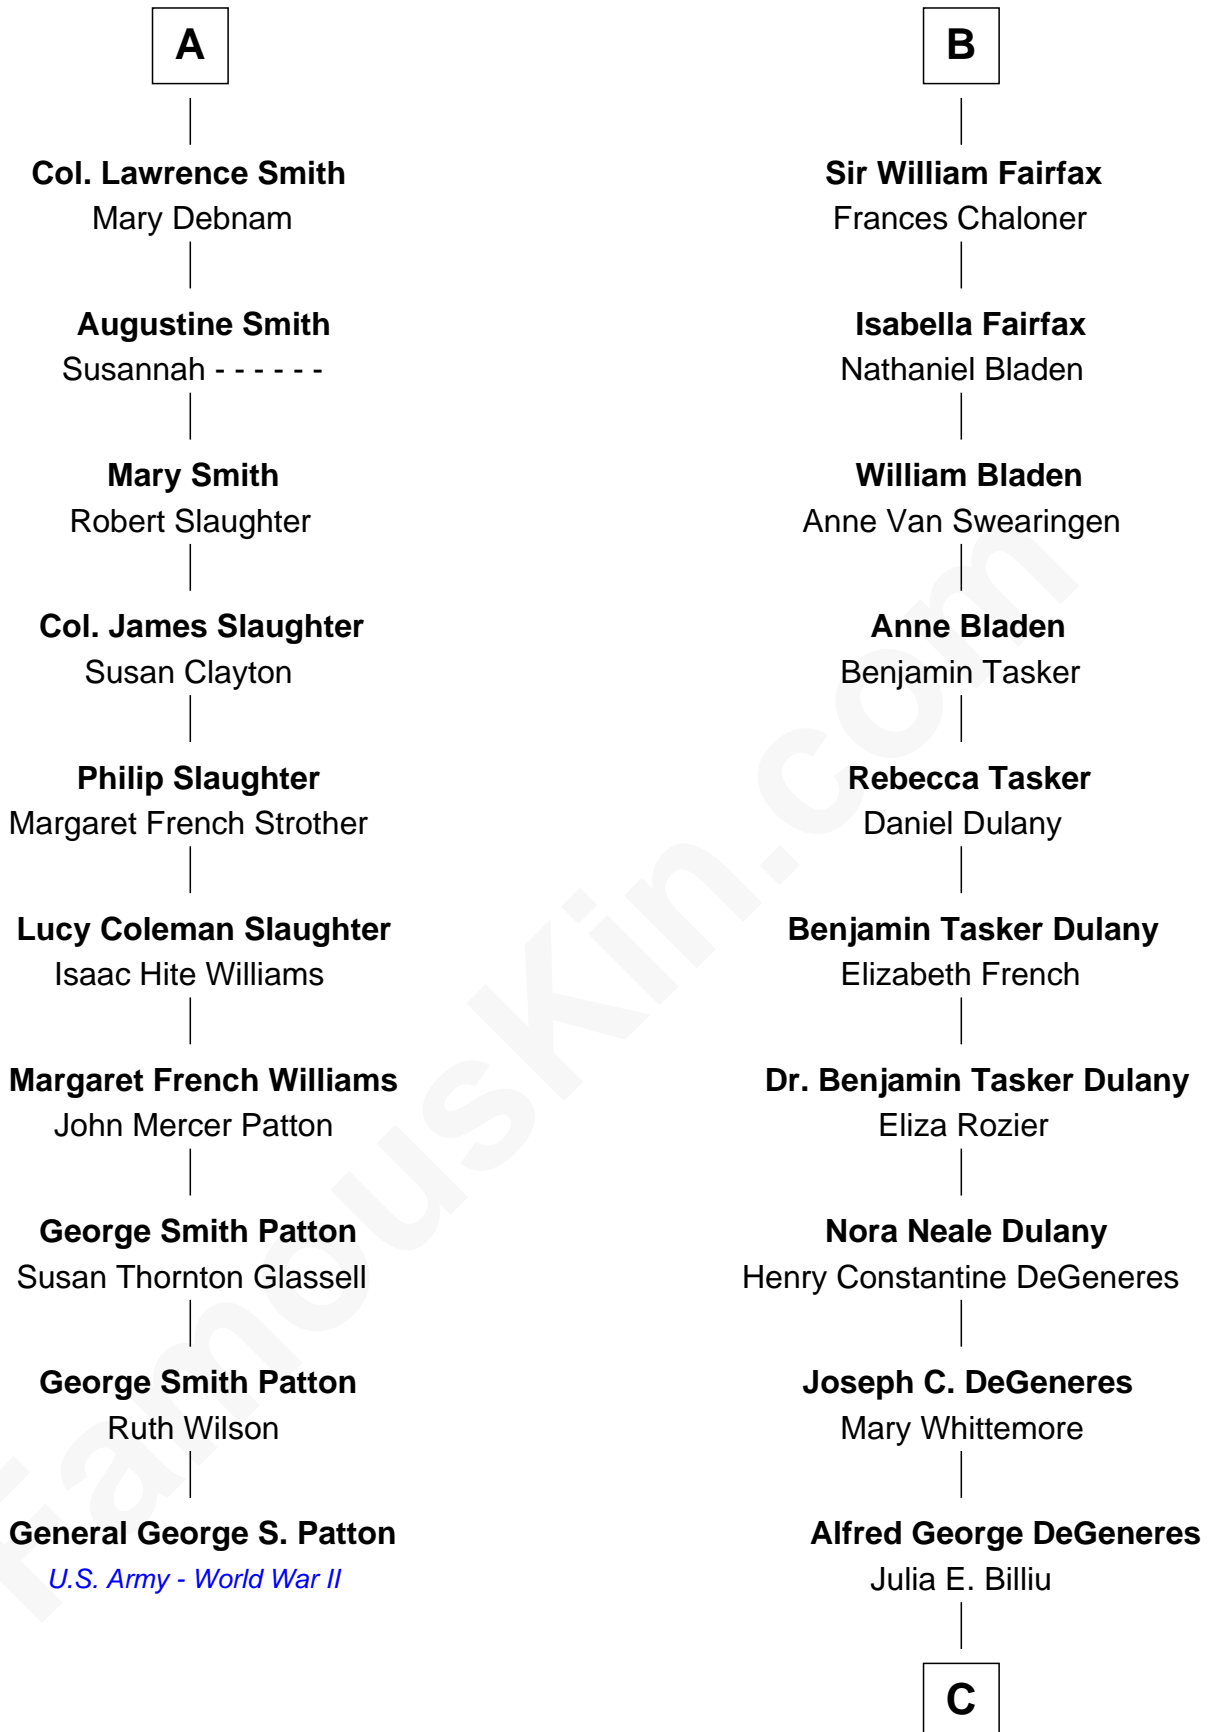

**FamousKin.com**  
**Relationship Chart of**  
**General George S. Patton**  
*U.S. Army - World War II*

**16th cousin 3 times removed of**  
**Ellen DeGeneres**  
*Comedienne and TV Personality*

C

**Elliot Everett DeGeneres**

Ruth Elodie Martin

**Elliot Everett DeGeneres**

Betty Jane Pfeffer

**Ellen DeGeneres**

*Comedienne and TV Personality*

FamousKin.com