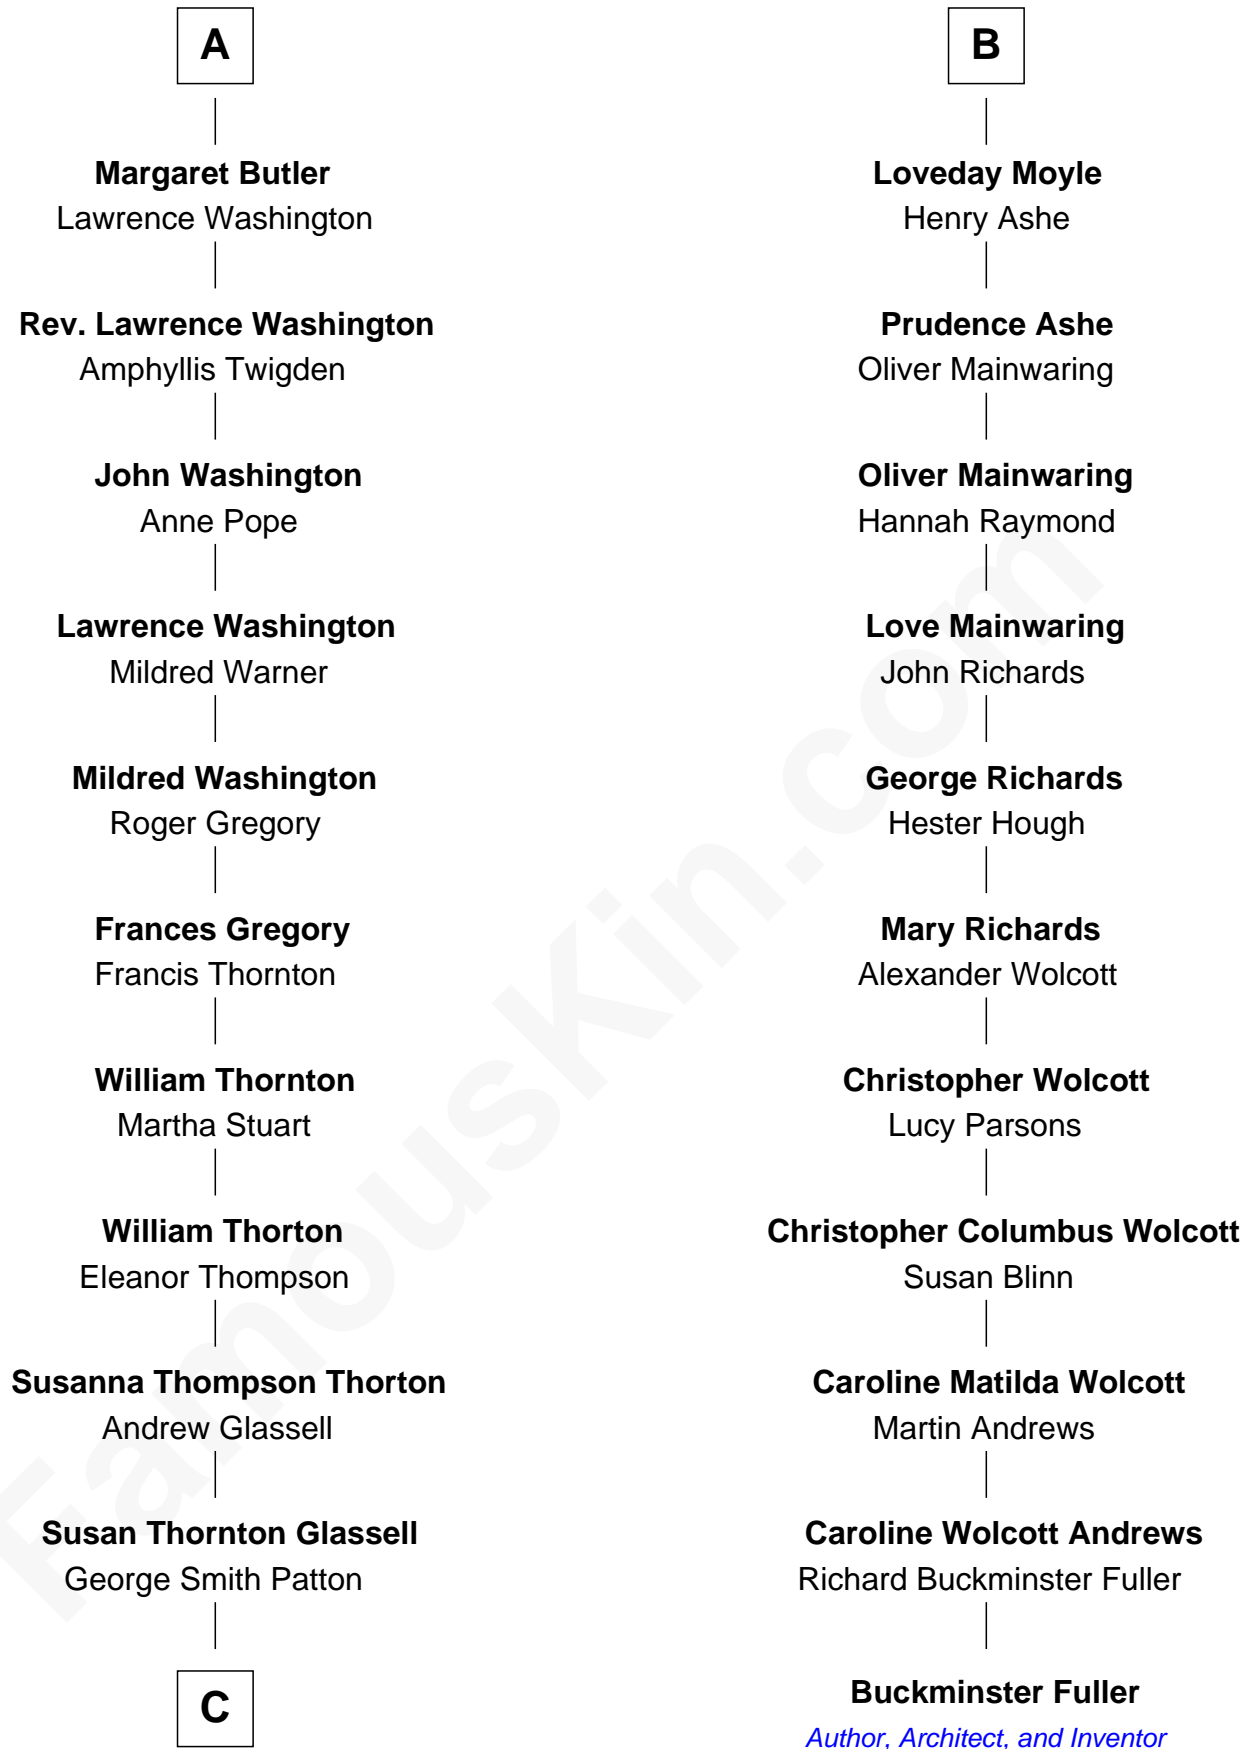

FamousKin.com
Relationship Chart of
General George S. Patton
U.S. Army - World War II

17th cousin 1 time removed of
Buckminster Fuller
Author, Architect, and Inventor

C

George Smith Patton

Ruth Wilson

General George S. Patton