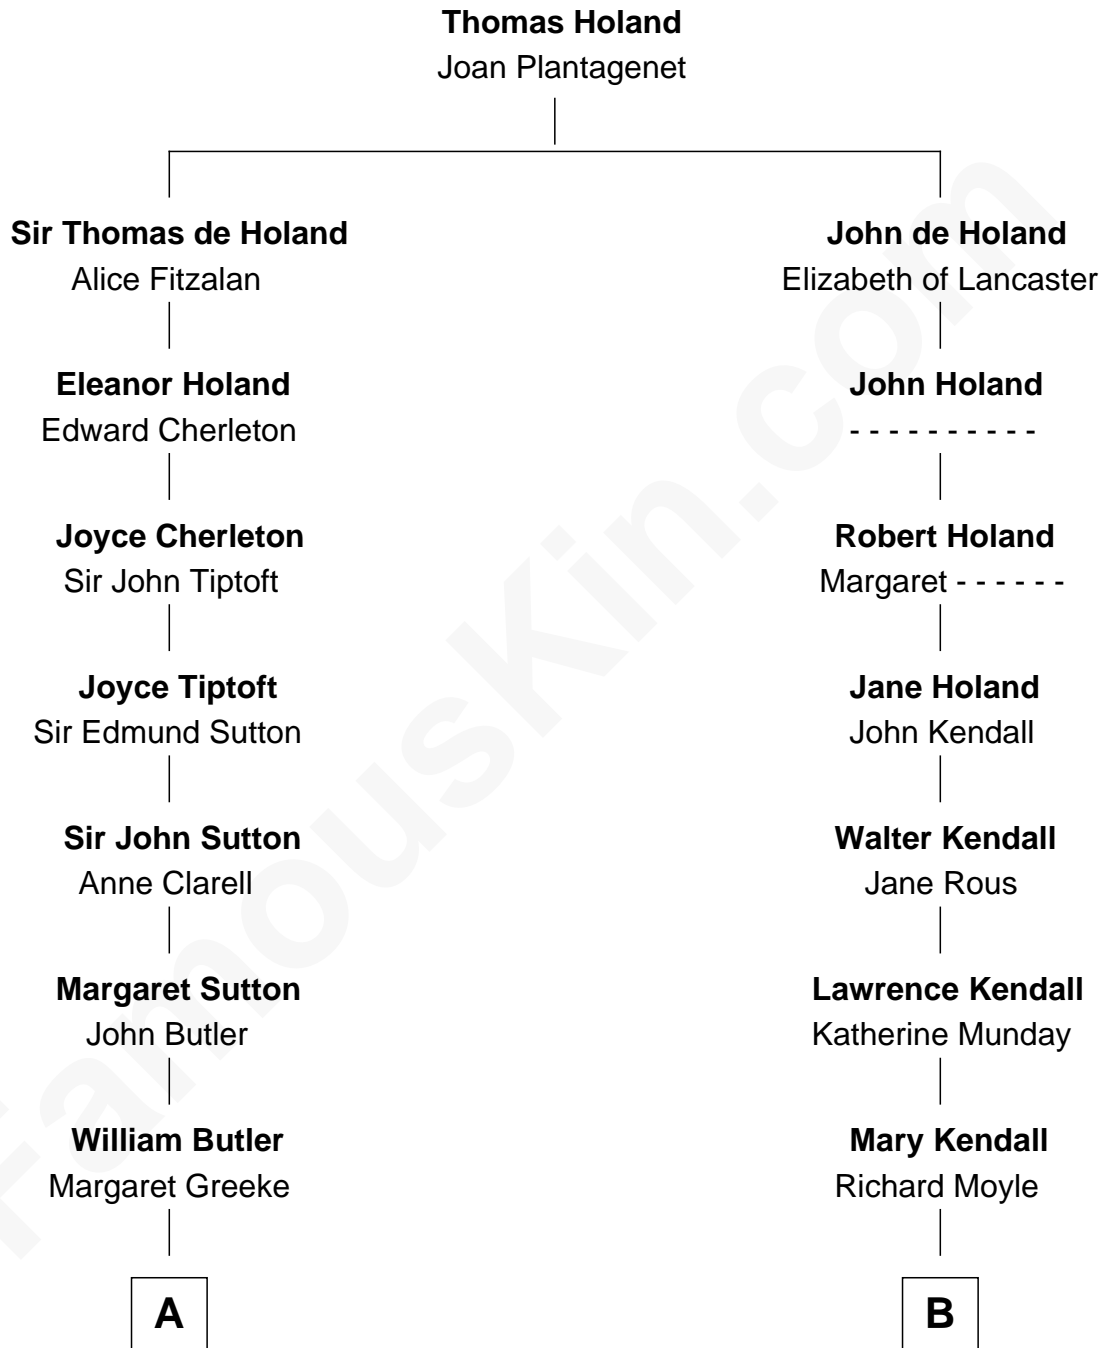

FamousKin.com
Relationship Chart of
General George S. Patton
U.S. Army - World War II

17th cousin 1 time removed of
Buckminster Fuller
Author, Architect, and Inventor

C

George Smith Patton

Ruth Wilson

General George S. Patton