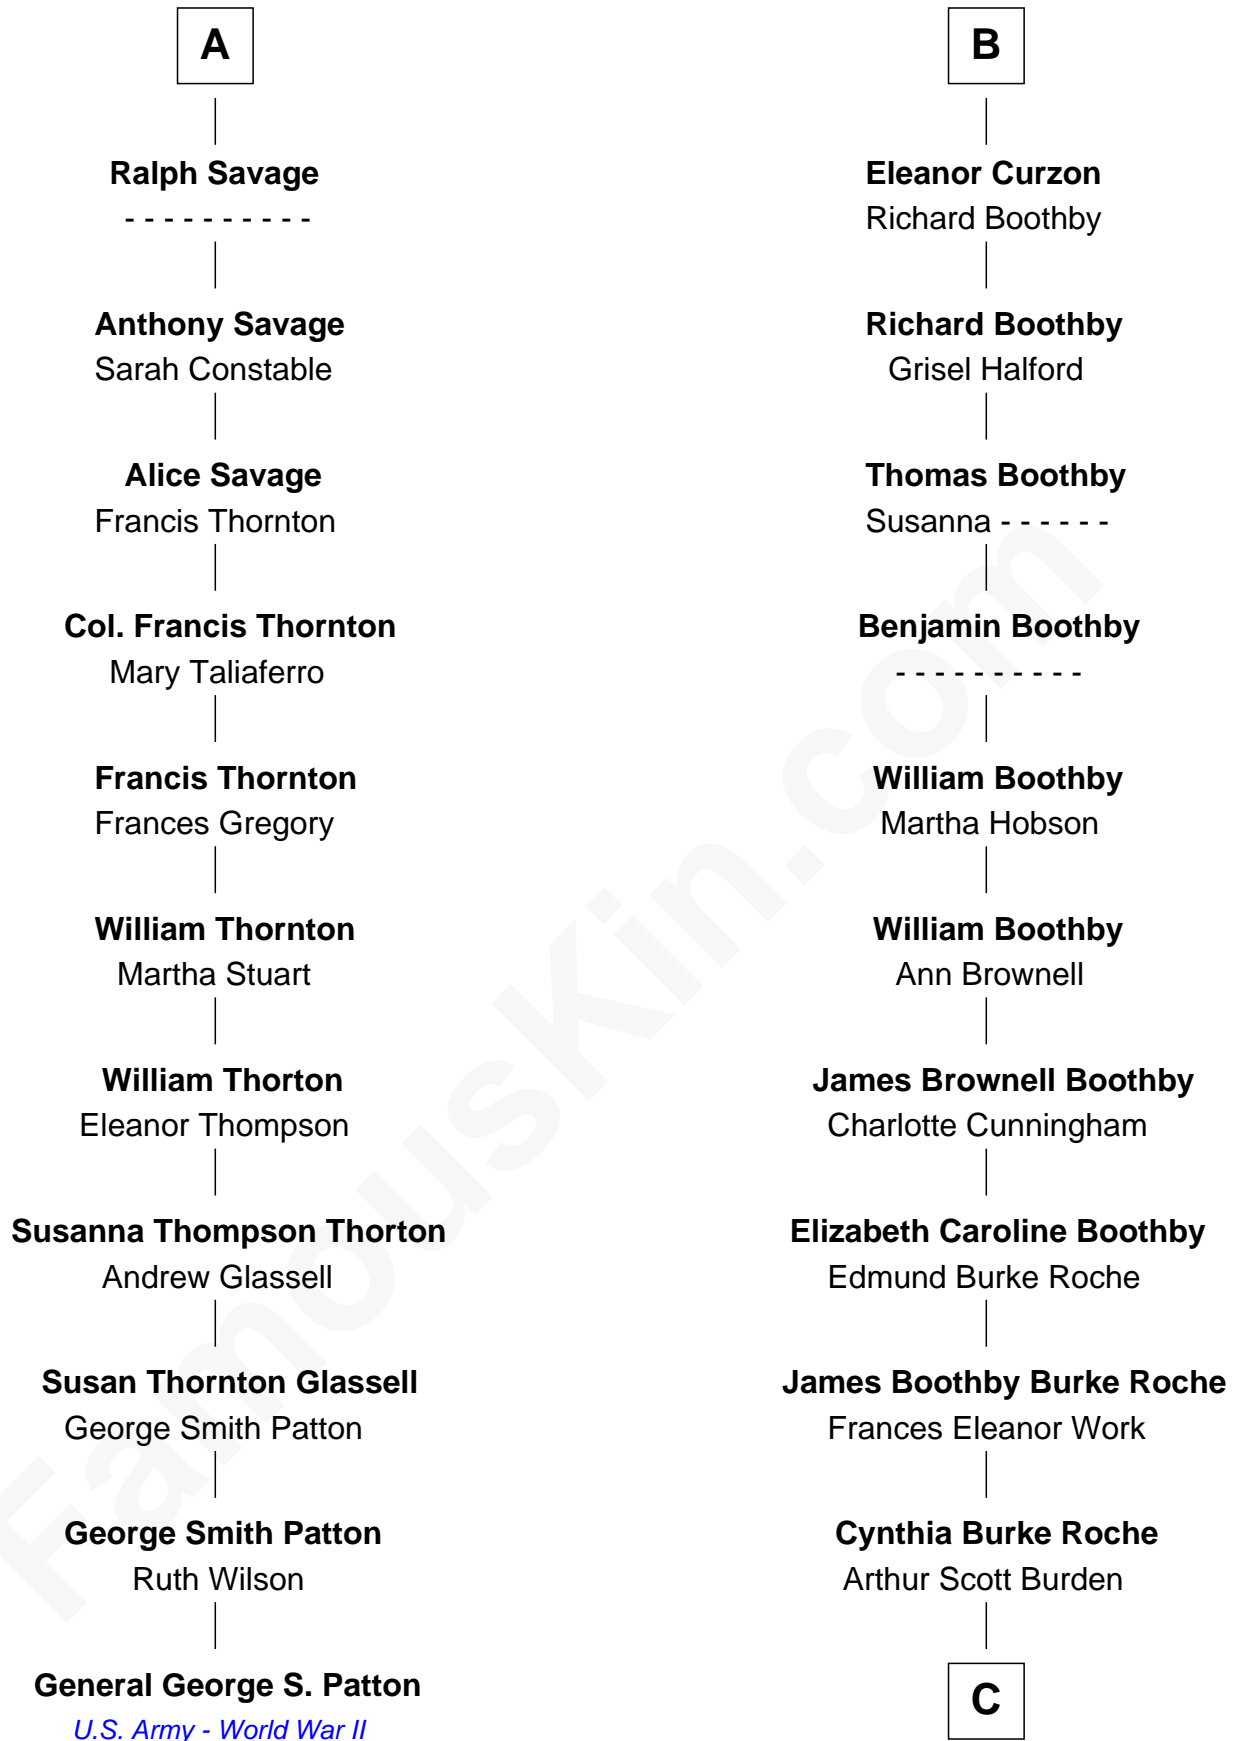

FamousKin.com
Relationship Chart of
General George S. Patton
U.S. Army - World War II

17th cousin 2 times removed of

Oliver Platt
Movie Actor

Sir Richard Fitzalan
 Elizabeth de Bohun

C

Eileen Burden
Walter Maynard

Sheila Maynard
Nicholas Platt

Oliver Platt
Movie Actor

FamousKin.com