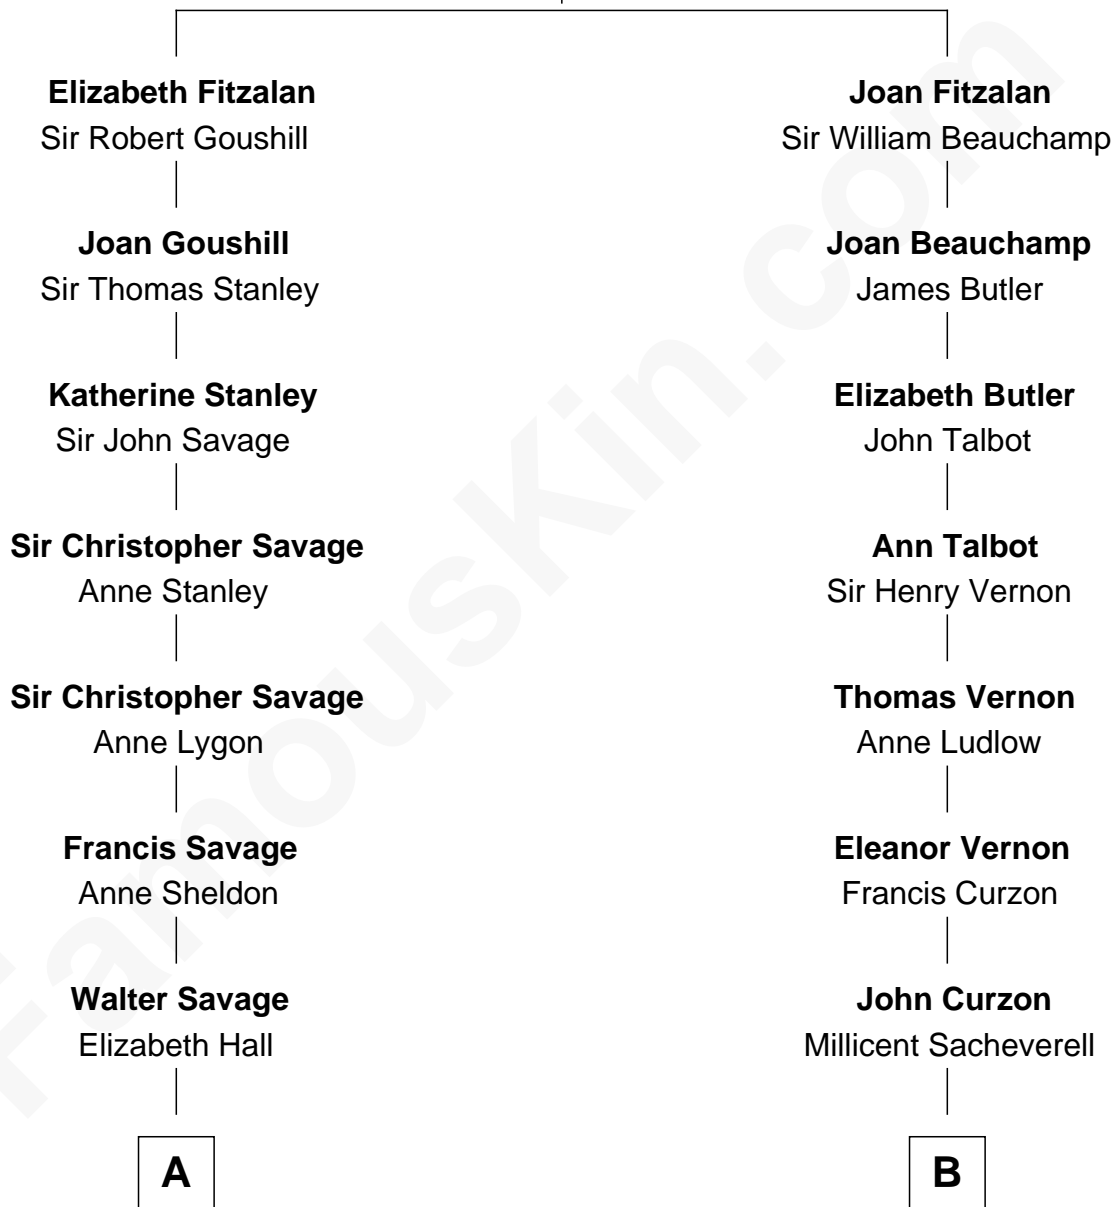

FamousKin.com
Relationship Chart of
General George S. Patton
U.S. Army - World War II

17th cousin 2 times removed of

Oliver Platt
Movie Actor

Sir Richard Fitzalan
 Elizabeth de Bohun

C

Eileen Burden
Walter Maynard