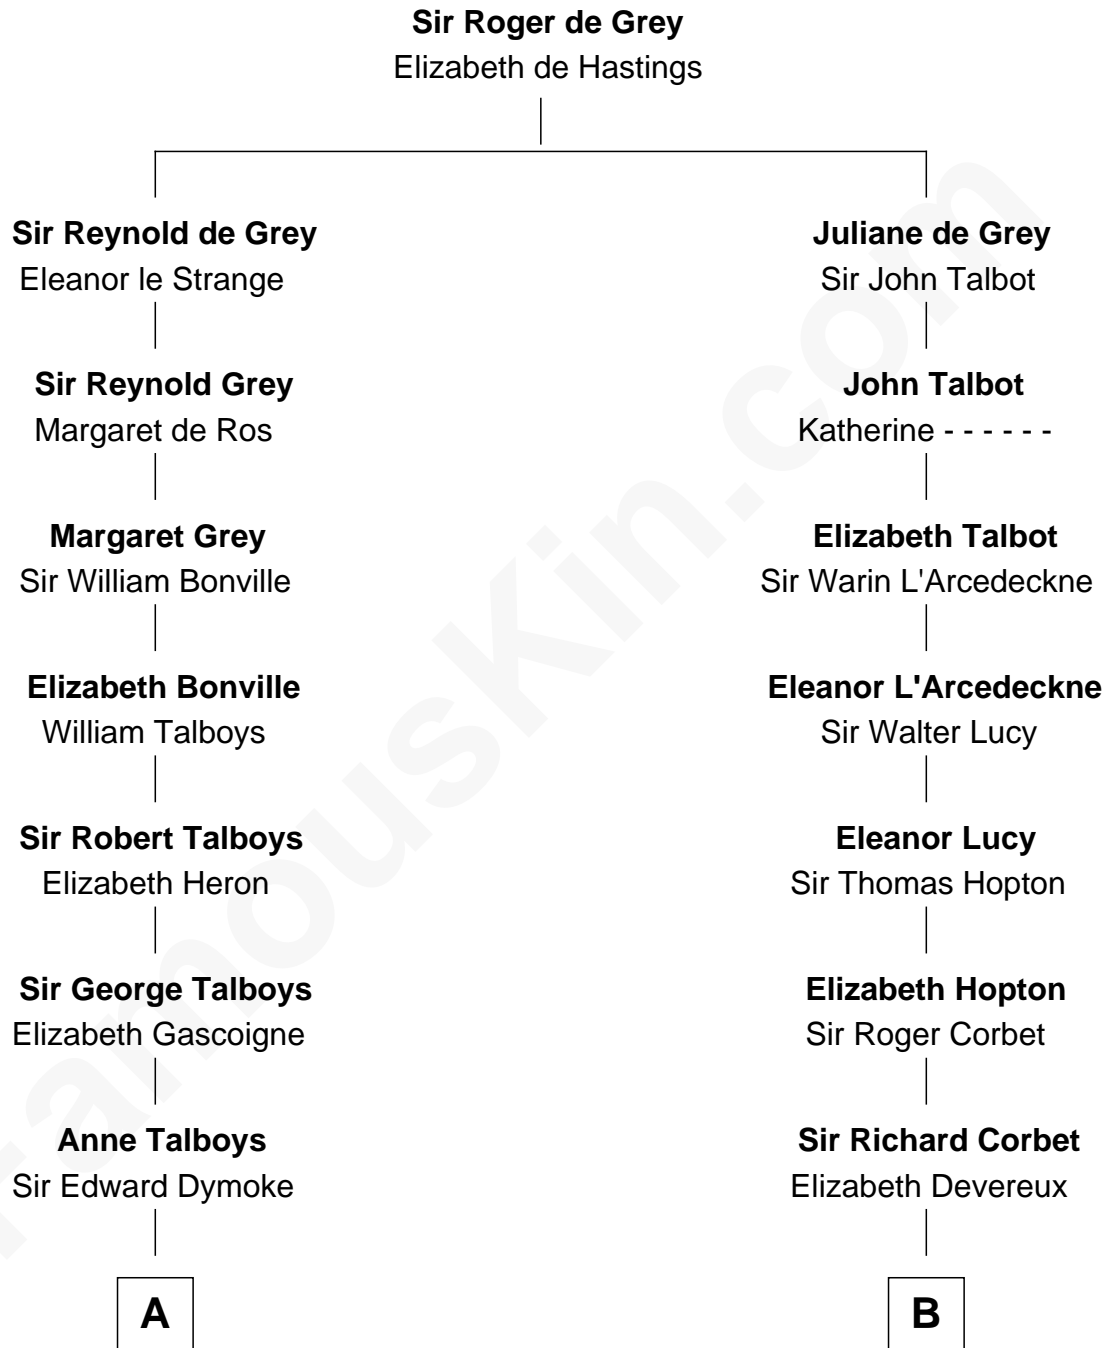

FamousKin.com
Relationship Chart of
General George S. Patton
U.S. Army - World War II

18th cousin 1 time removed of
Marjorie Post
Founder of General Foods

C

George Smith Patton

Ruth Wilson

General George S. Patton

U.S. Army - World War II

D

Caroline Cushman Lathrop

Charles Rollin Post

Charles William Post

Elle Letitia Merriweather

Marjorie Post

Founder of General Foods