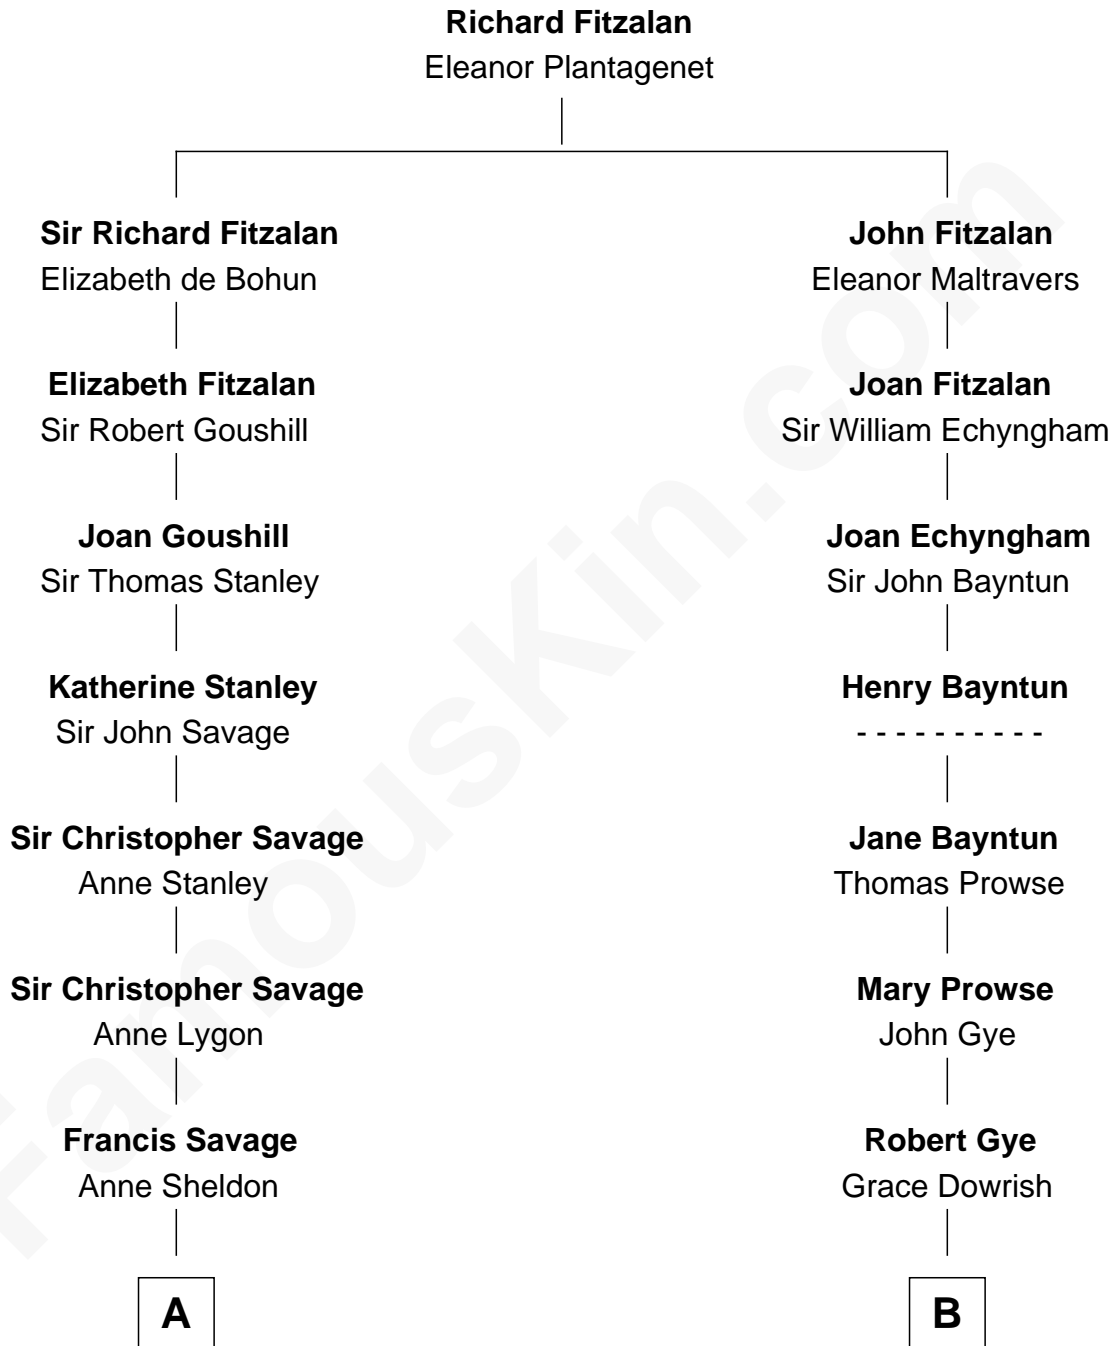

## Relationship Chart of

### General George S. Patton

*U.S. Army - World War II*

18th cousin of

**Pete Seeger**

*American Folk Singer*

**C**

**George Smith Patton**

Ruth Wilson