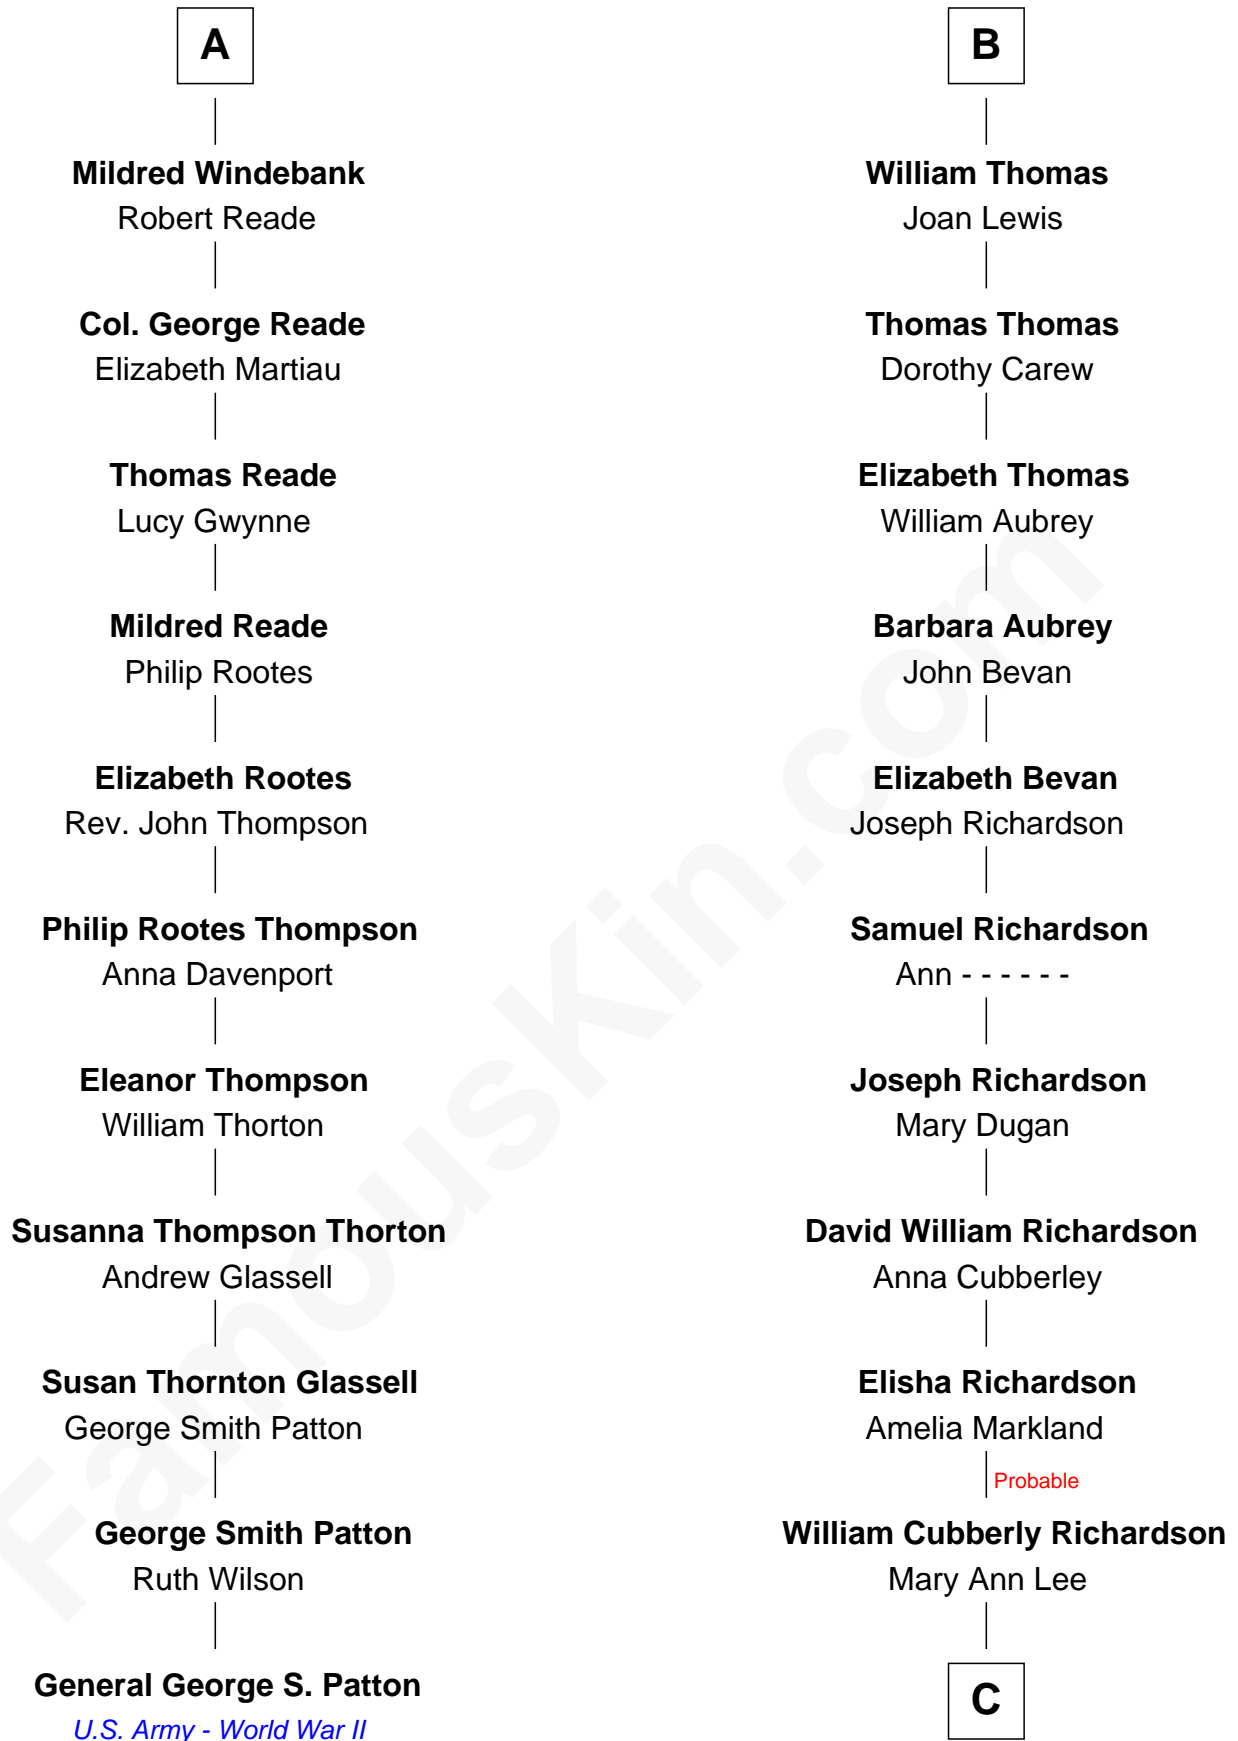

**FamousKin.com**  
**Relationship Chart of**  
**General George S. Patton**  
*U.S. Army - World War II*

**17th cousin 3 times removed of**  
**Sally Ride**  
*1st American Woman in Space*

**C**

Charles Everroad Richardson

Blanche Gibson

Jennie Mae Richardson

Thomas Vernam Ride

Dale Burdell Ride

Carol Joyce Anderson

Sally Ride

*1st American Woman in Space*

FamousKin.com