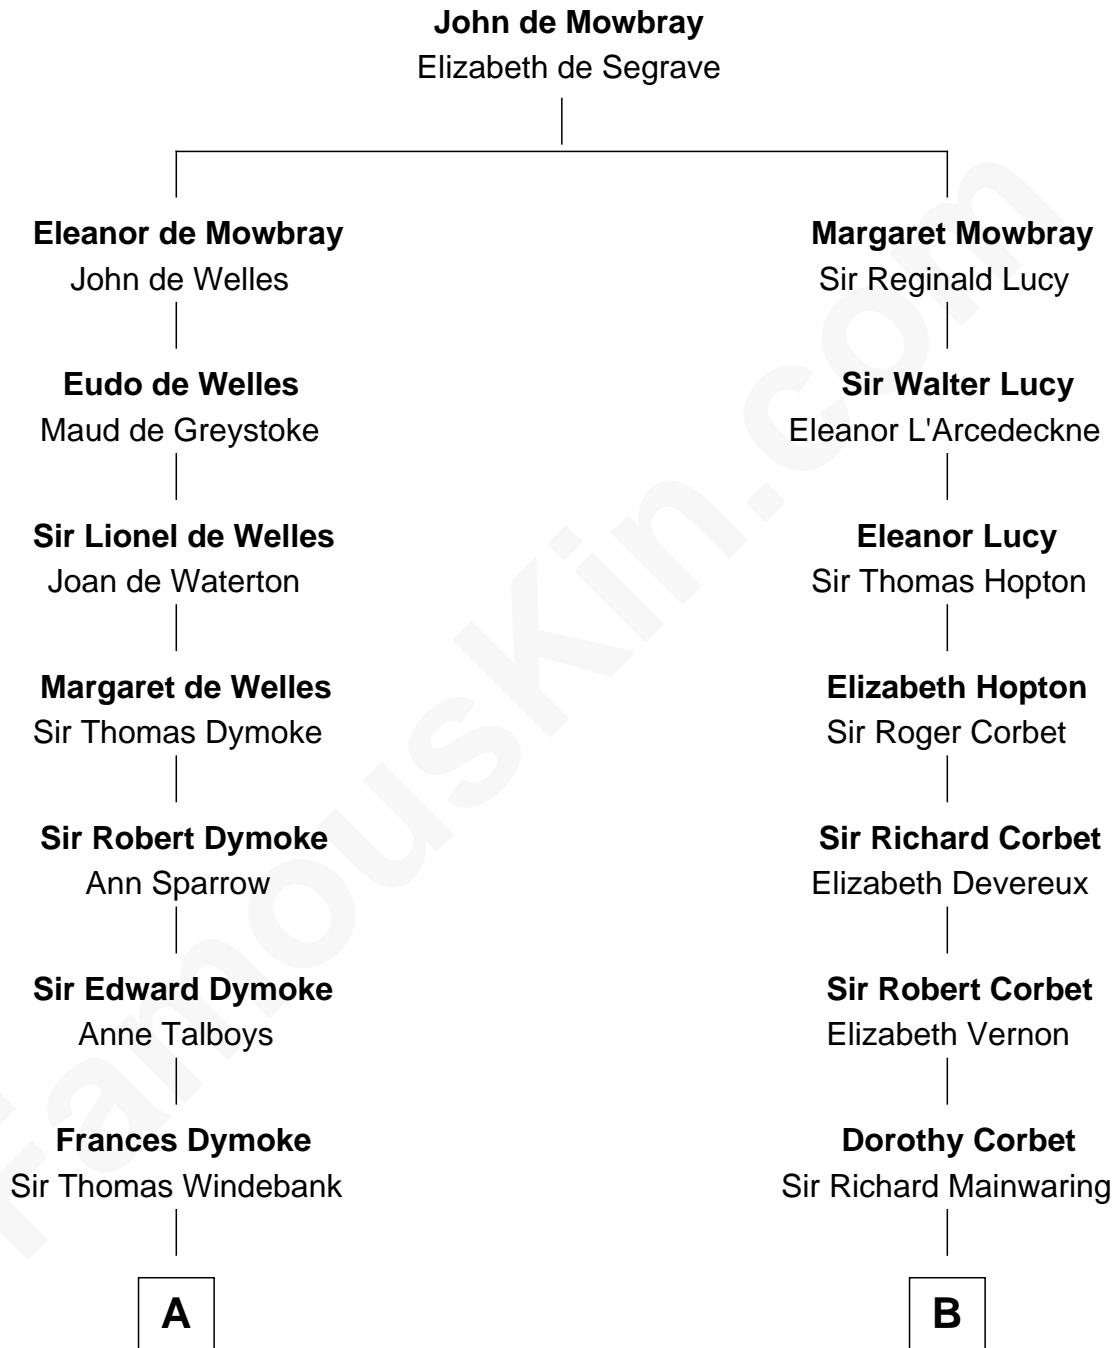

FamousKin.com
Relationship Chart of
General George S. Patton
U.S. Army - World War II

17th cousin 4 times removed of

Adlai Stevenson III
U.S. Senator from Illinois

C

|
John Talman Whiting

Mary Sophia Hill

|
Mary DeGama Whiting

William Borden

|
John Borden

Ellen Wallace Waller

|
Ellen Borden

Adlai Ewing Stevenson

|
Adlai Stevenson III

U.S. Senator from Illinois

FamousKin.com