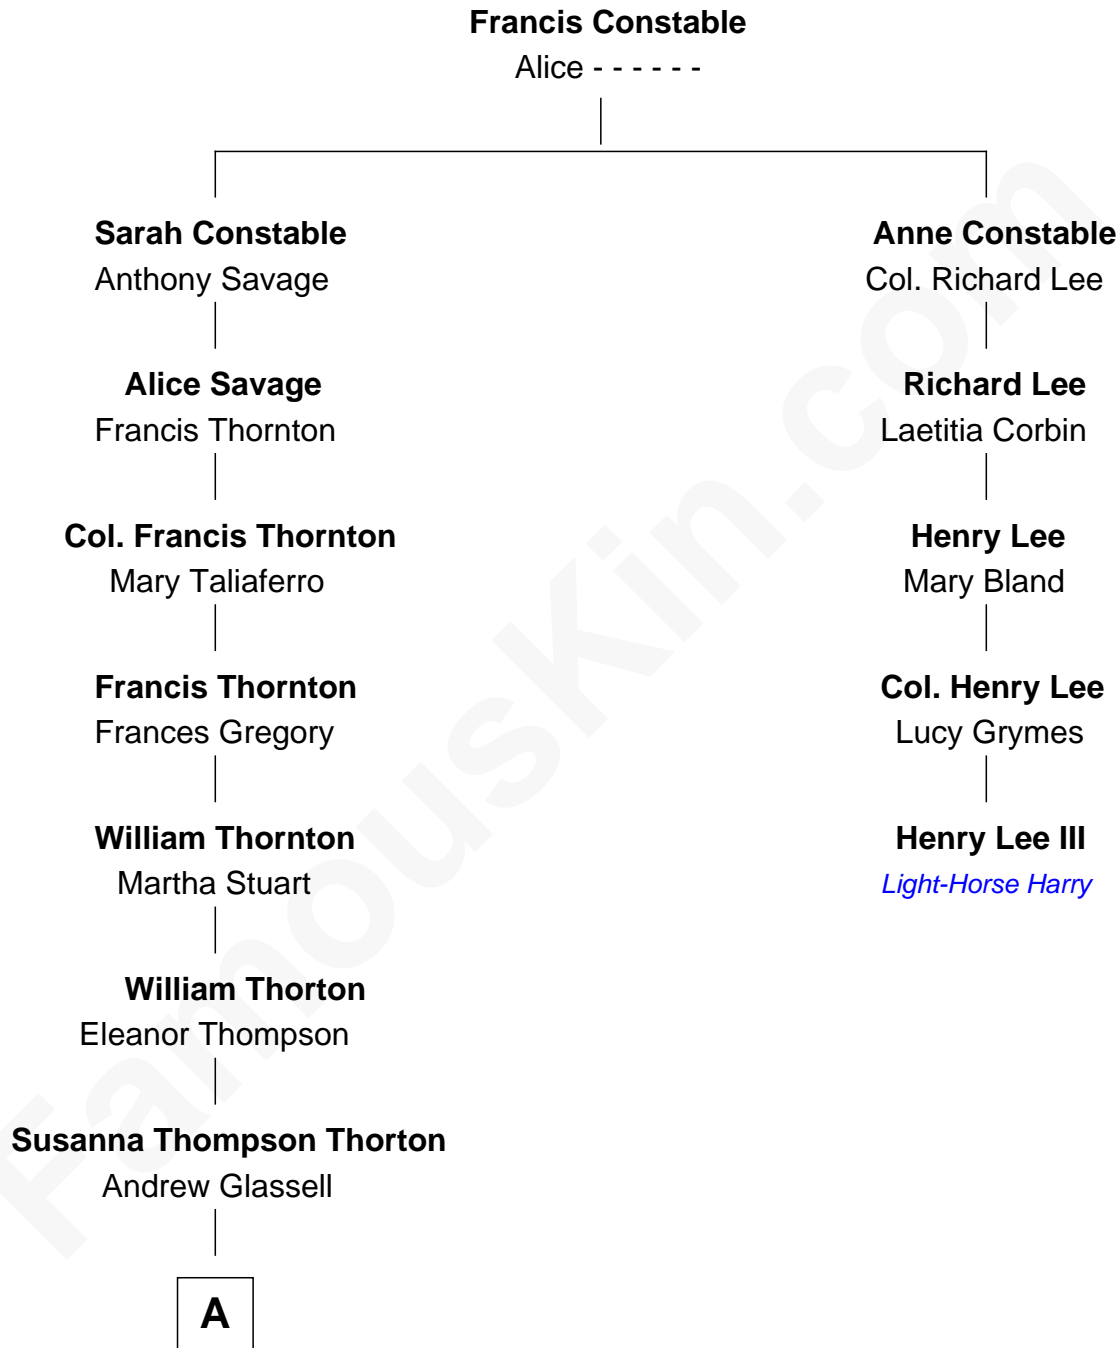

FamousKin.com
Relationship Chart of
General George S. Patton
U.S. Army - World War II

4th cousin 5 times removed of
Henry Lee III
9th Governor of Virginia

A

—
Susan Thornton Glassell

George Smith Patton

—
George Smith Patton

Ruth Wilson

—
General George S. Patton

U.S. Army - World War II

FamousKin.com