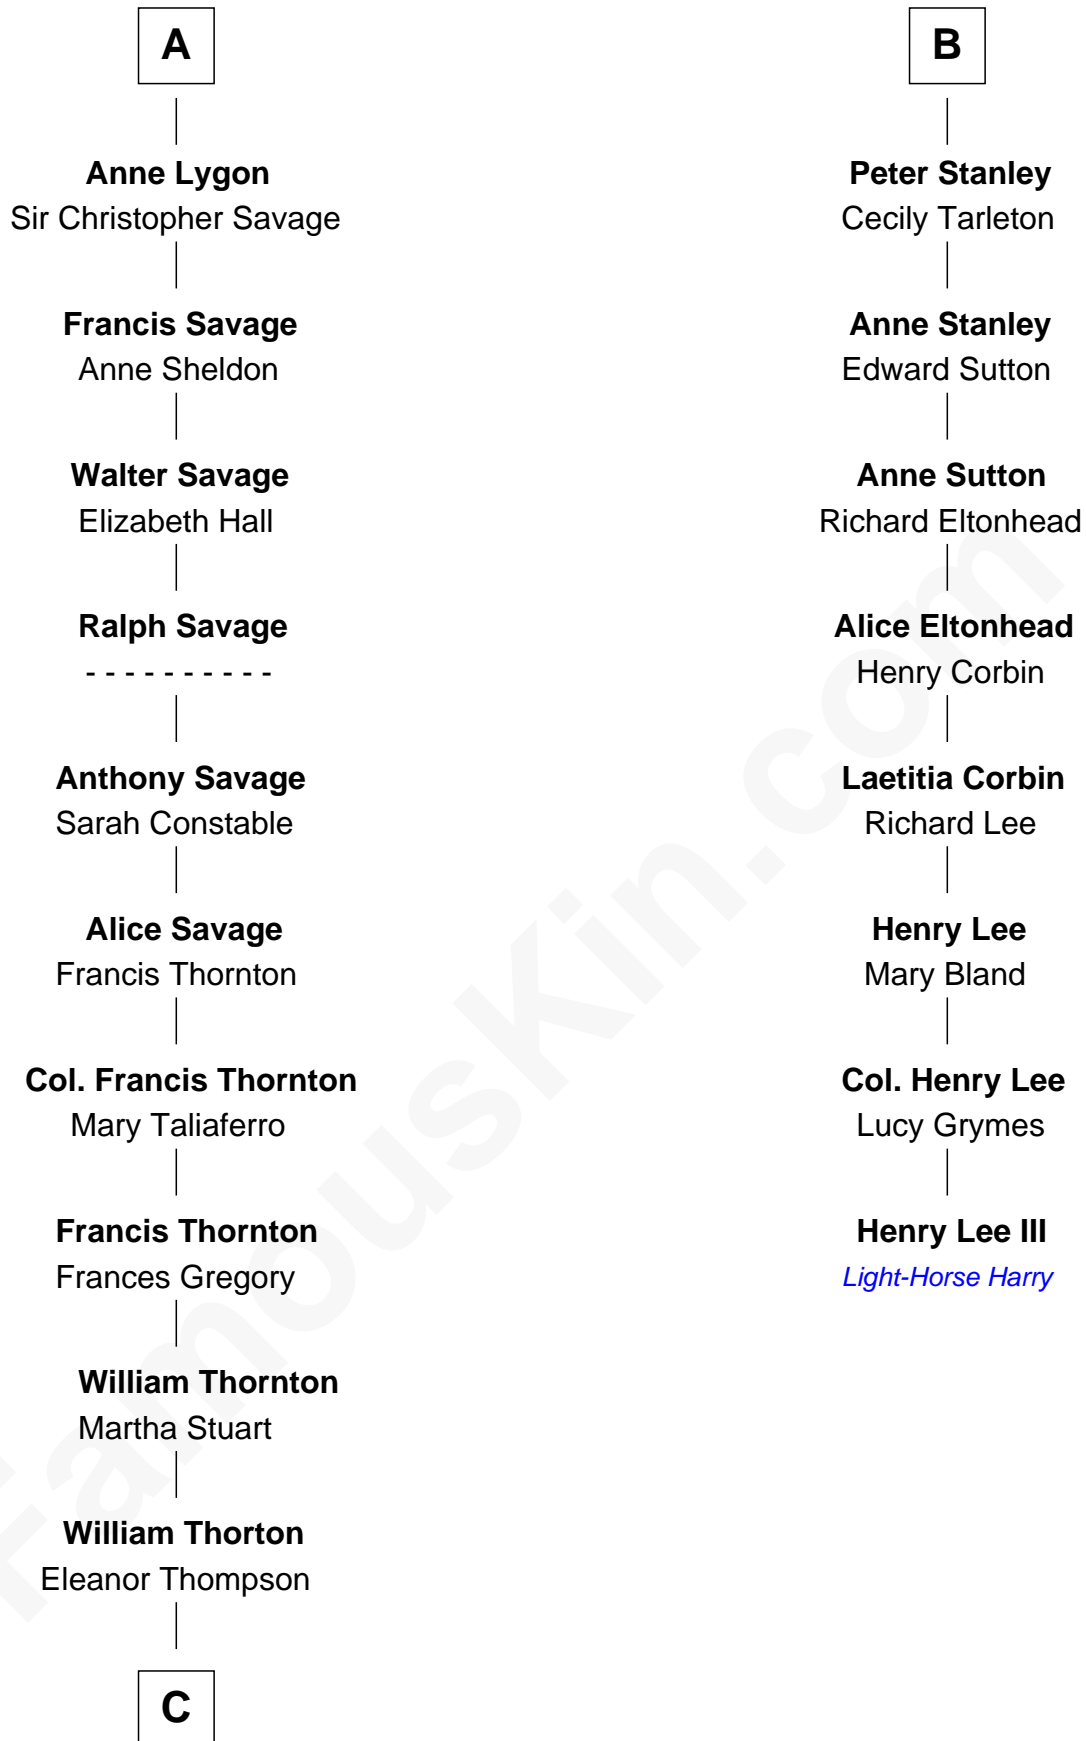

FamousKin.com
Relationship Chart of
General George S. Patton
U.S. Army - World War II

14th cousin 6 times removed of

Henry Lee III
9th Governor of Virginia

Katherine de Hastang
 Ralph de Stafford

C

—
Susanna Thompson Thorton

Andrew Glassell

—
Susan Thornton Glassell

George Smith Patton

—
George Smith Patton

Ruth Wilson

—
General George S. Patton

U.S. Army - World War II

FamousKin.com