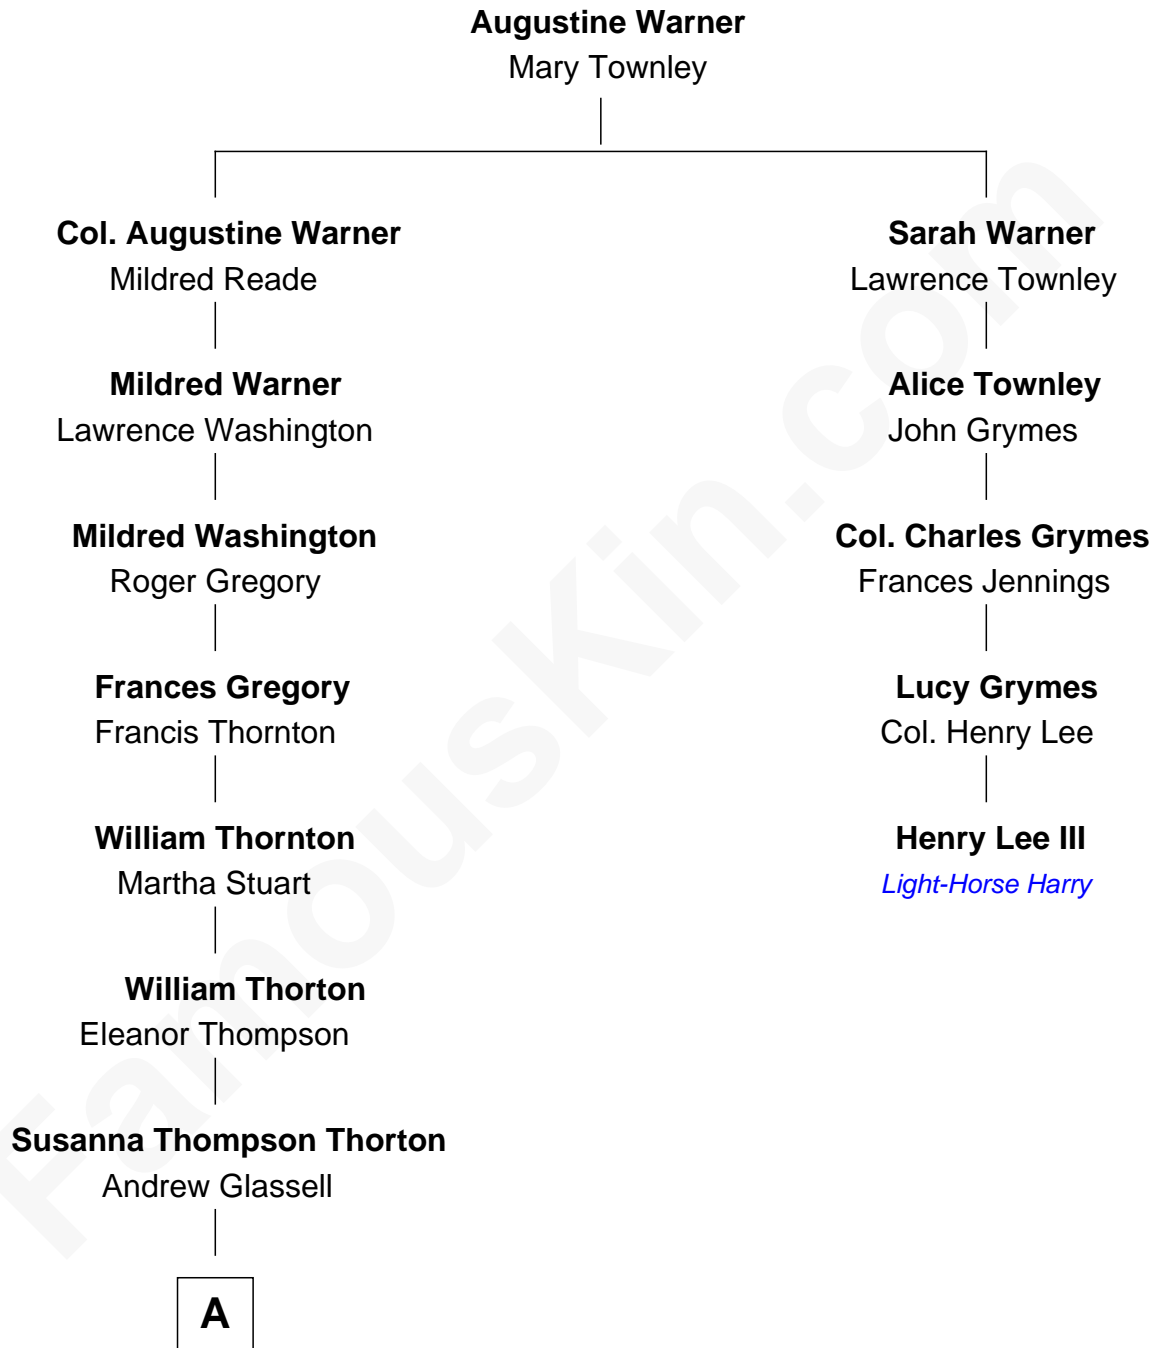

FamousKin.com
Relationship Chart of
General George S. Patton
U.S. Army - World War II

4th cousin 5 times removed of
Henry Lee III
9th Governor of Virginia

A

—
Susan Thornton Glassell

George Smith Patton

—
George Smith Patton

Ruth Wilson

—
General George S. Patton

U.S. Army - World War II

FamousKin.com