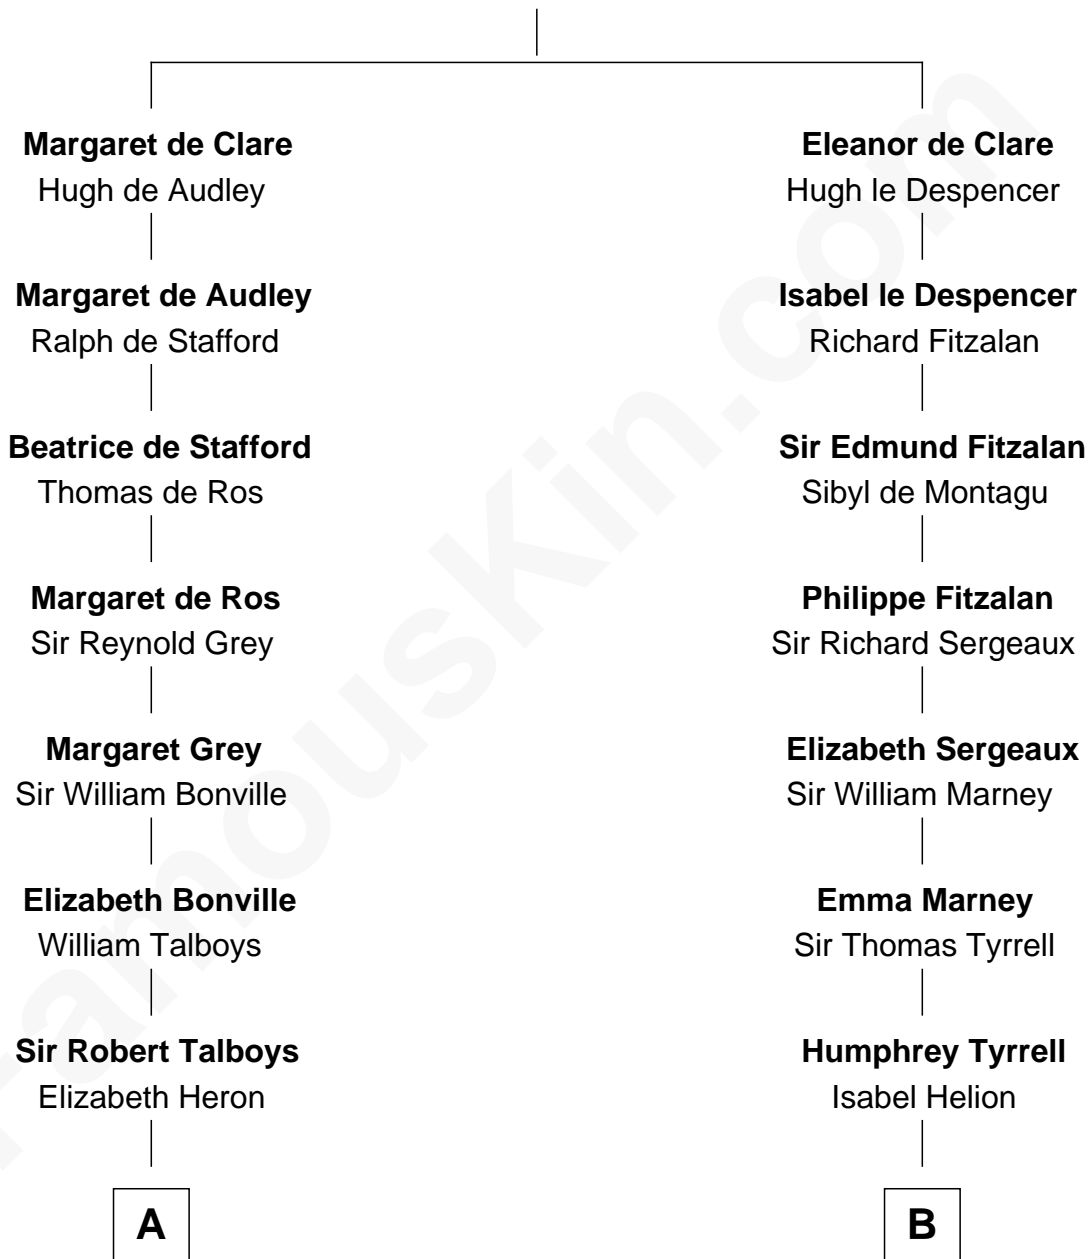

FamousKin.com
Relationship Chart of
General George S. Patton
U.S. Army - World War II

17th cousin 3 times removed of

Henry Lee III
9th Governor of Virginia

Sir Gilbert de Clare
 Joan of Acre

C

—
Susanna Thompson Thorton

Andrew Glassell

—
Susan Thornton Glassell

George Smith Patton

—
George Smith Patton

Ruth Wilson

—
General George S. Patton

U.S. Army - World War II

FamousKin.com