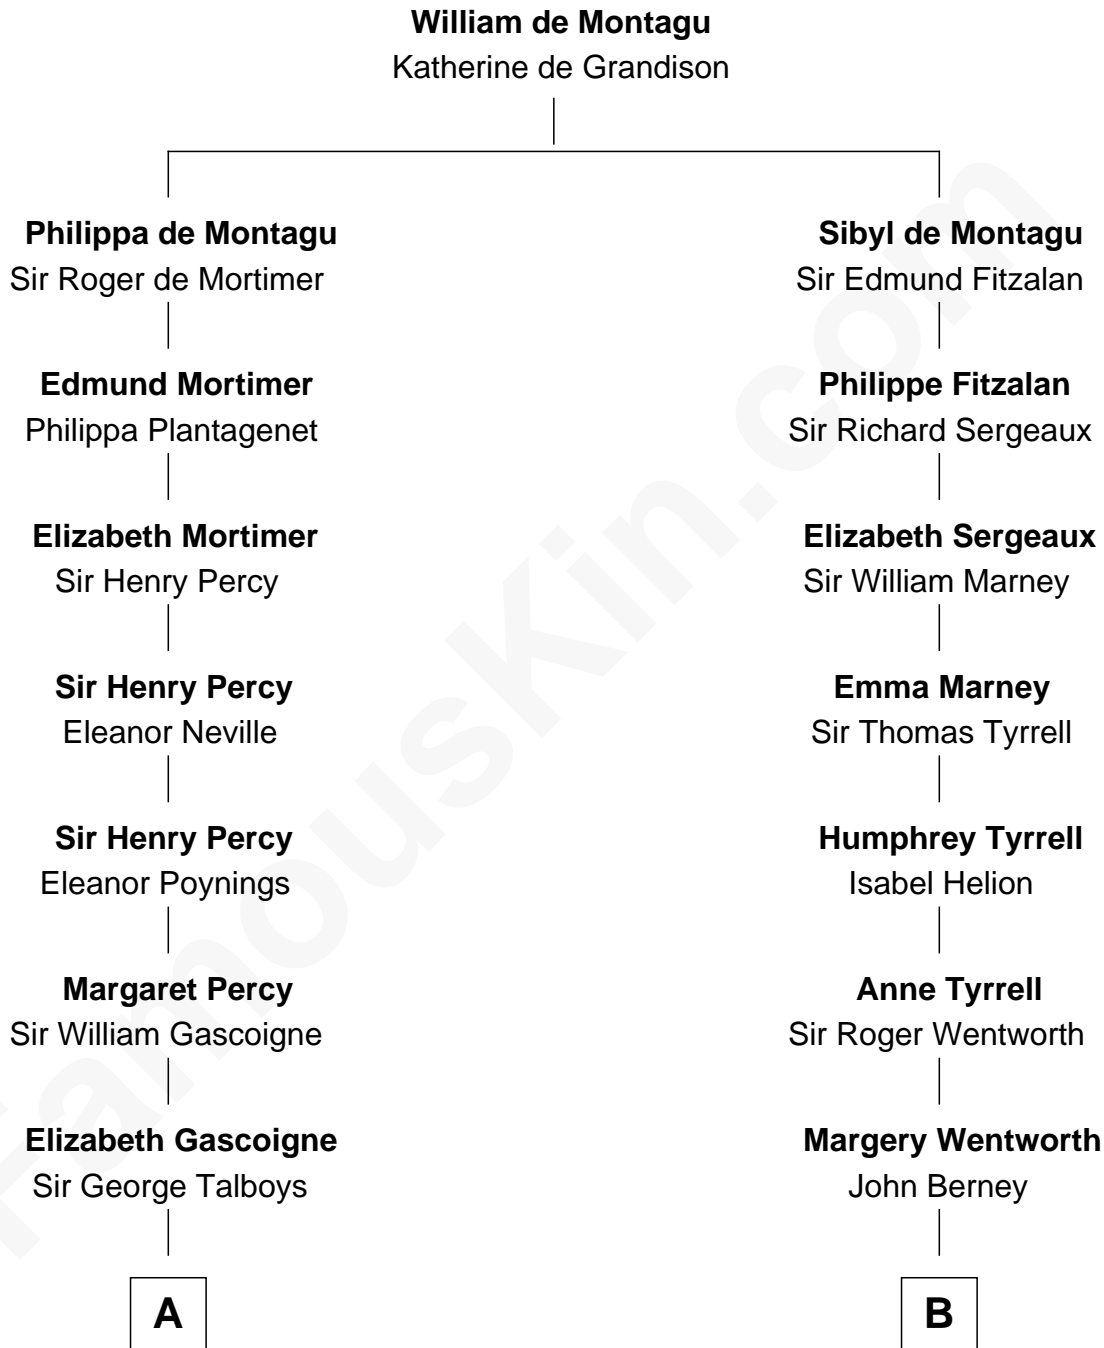

FamousKin.com
Relationship Chart of
General George S. Patton
U.S. Army - World War II

15th cousin 4 times removed of

Henry Lee III
9th Governor of Virginia

C

—
Susan Thornton Glassell

George Smith Patton

—
George Smith Patton

Ruth Wilson

—
General George S. Patton

U.S. Army - World War II

FamousKin.com