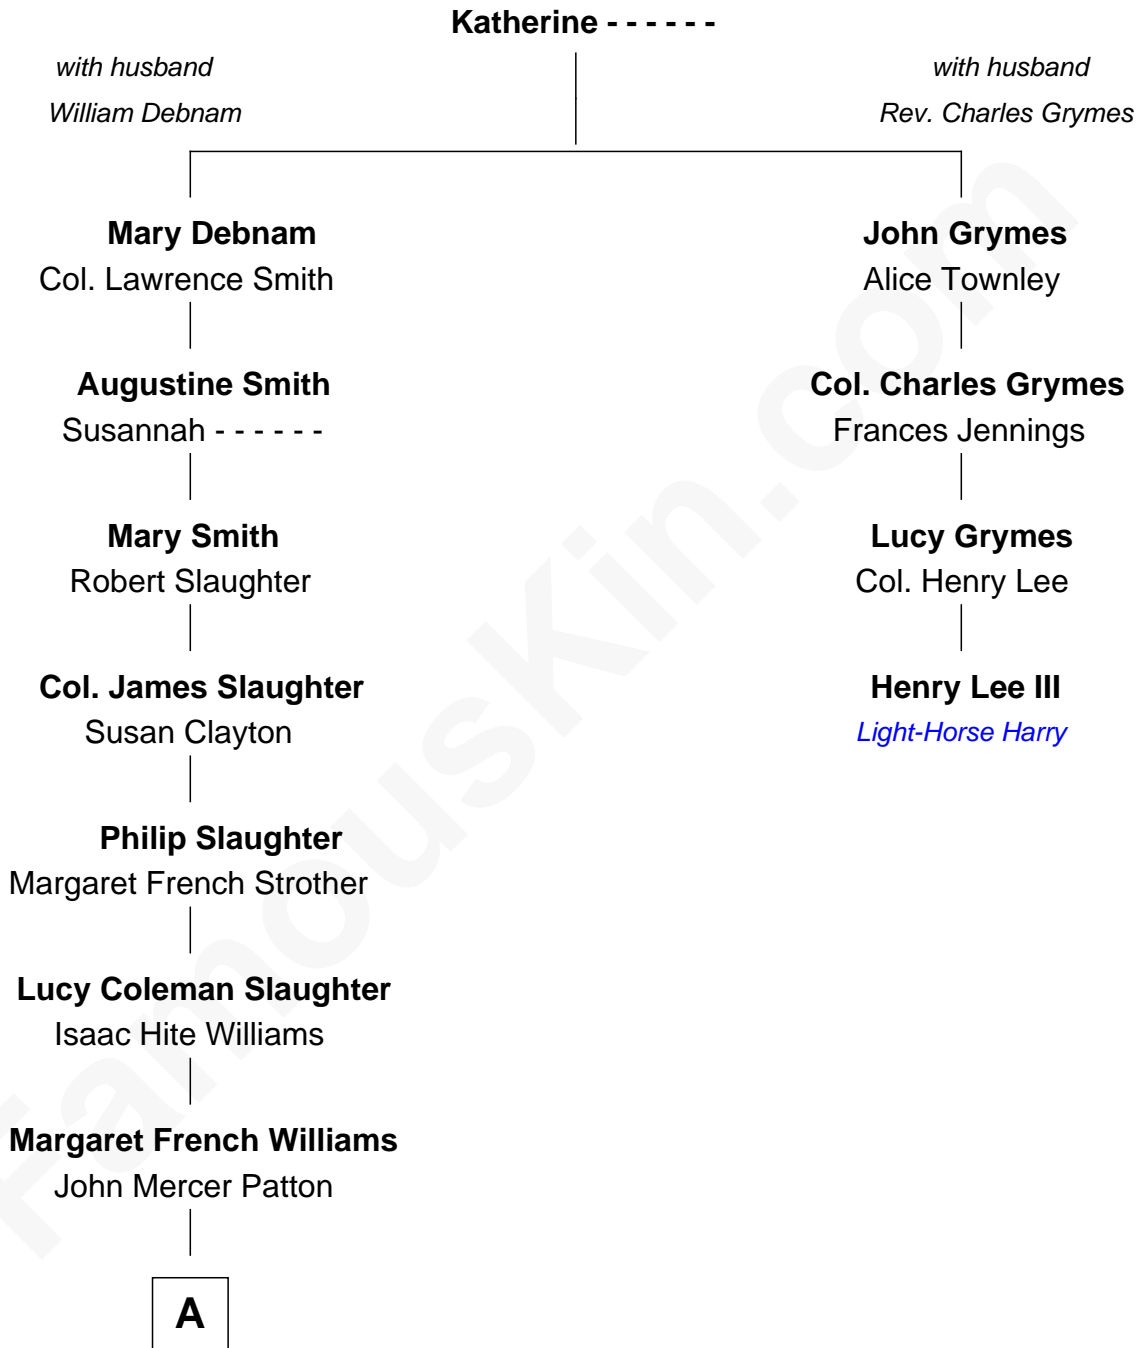

FamousKin.com
Relationship Chart of
General George S. Patton
U.S. Army - World War II

3rd cousin 6 times removed of
Henry Lee III
9th Governor of Virginia

A

George Smith Patton
Susan Thornton Glassell

George Smith Patton
Ruth Wilson

General George S. Patton
U.S. Army - World War II

FamousKin.com