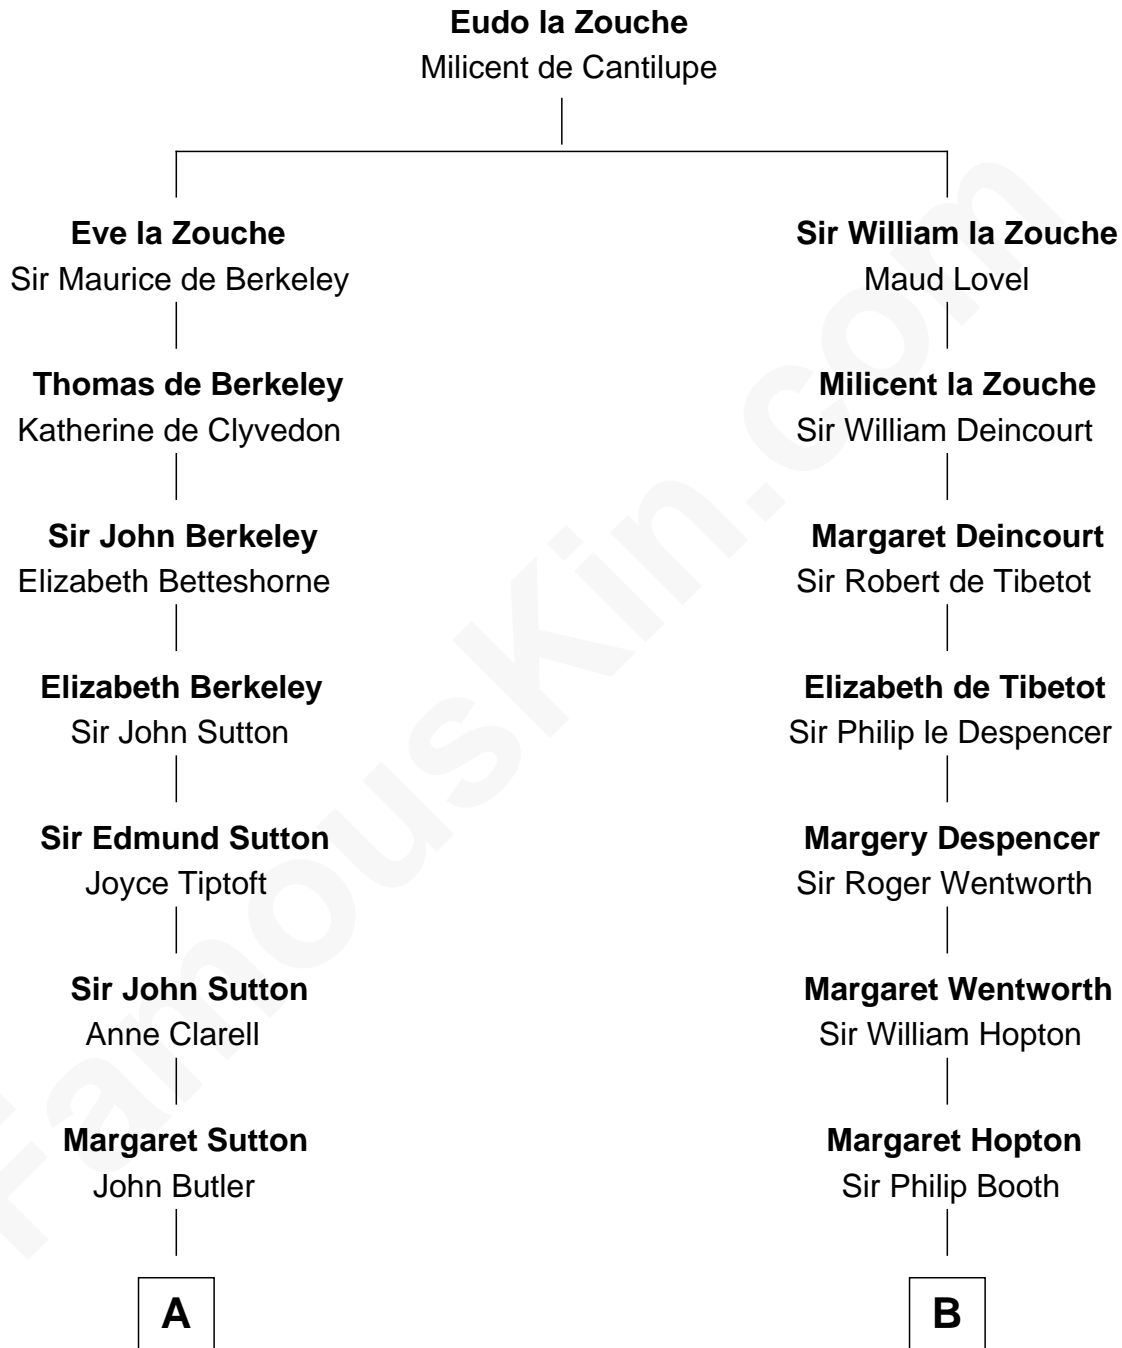

FamousKin.com
Relationship Chart of
General George S. Patton
U.S. Army - World War II

17th cousin 2 times removed of

Henry Lee III
9th Governor of Virginia

C

—
Susan Thornton Glassell

George Smith Patton

—
George Smith Patton

Ruth Wilson

—
General George S. Patton

U.S. Army - World War II

FamousKin.com