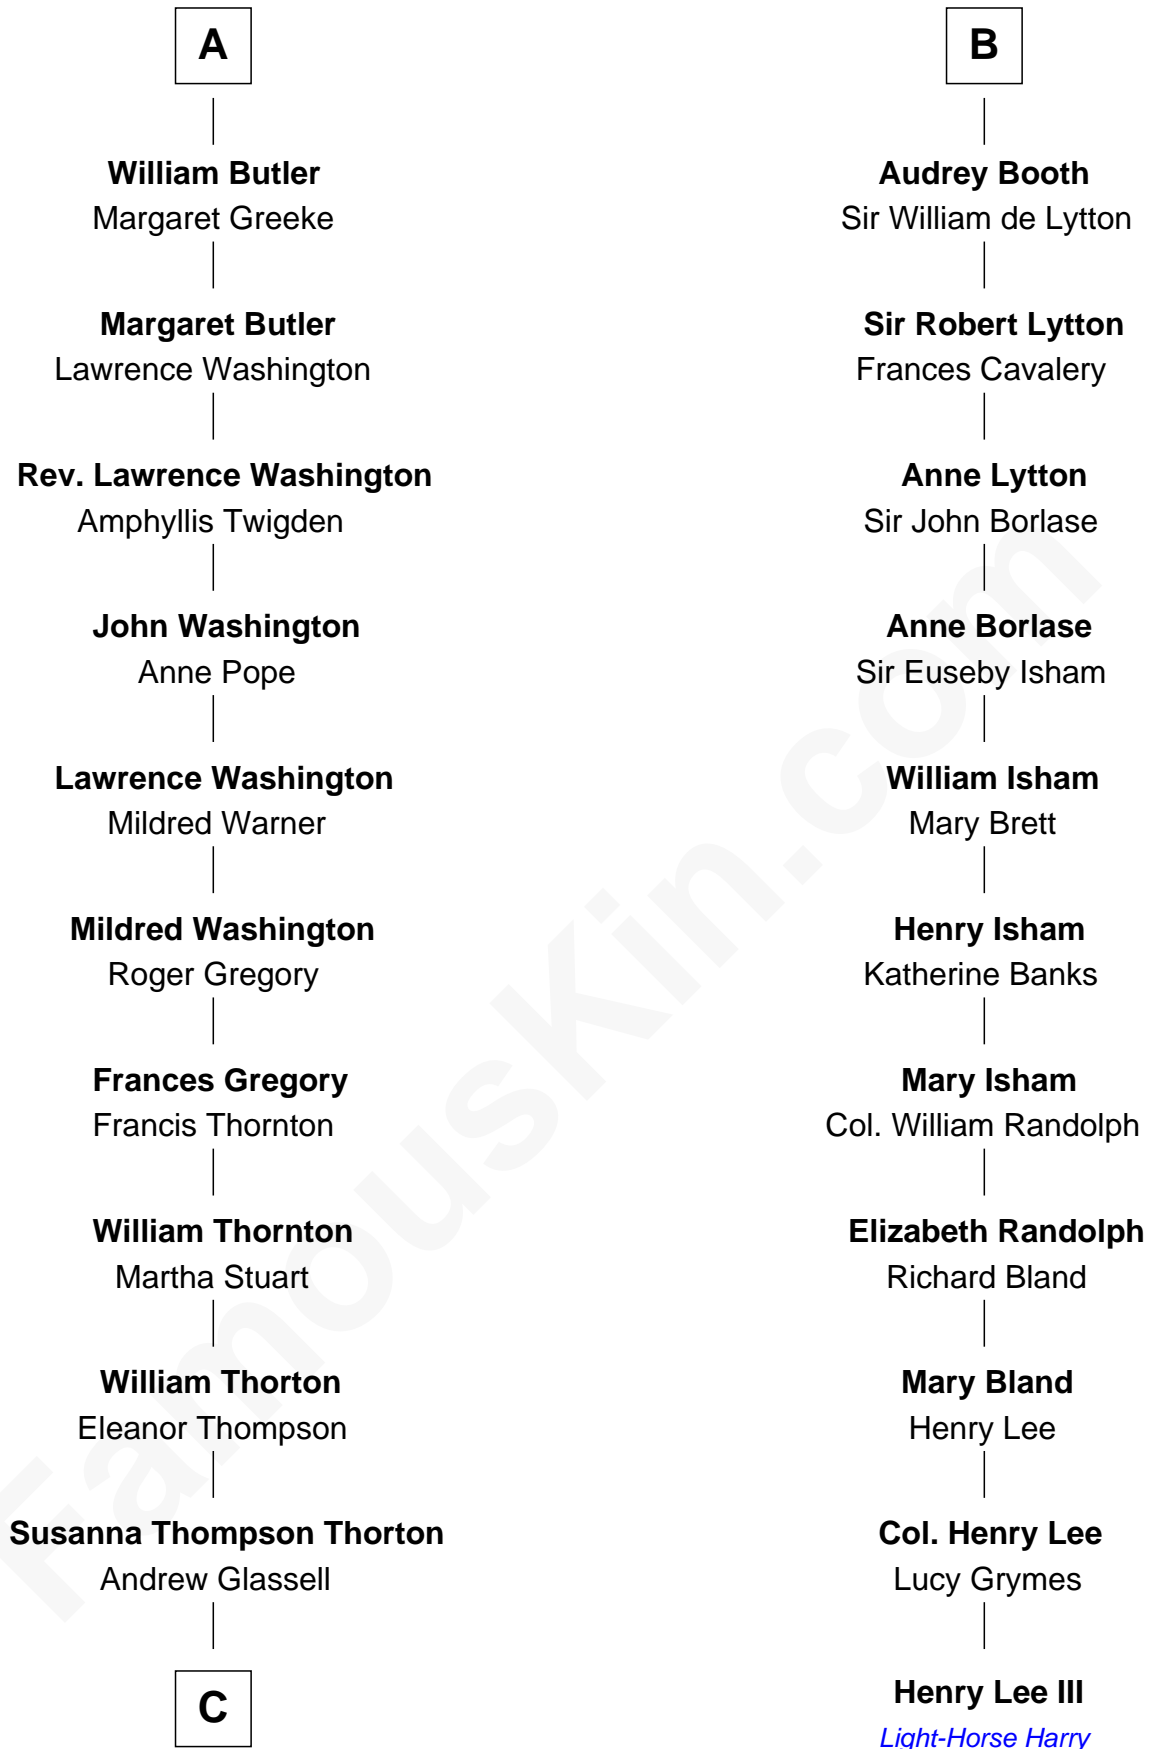

FamousKin.com
Relationship Chart of
General George S. Patton
U.S. Army - World War II

17th cousin 2 times removed of

Henry Lee III
9th Governor of Virginia

C

—
Susan Thornton Glassell

George Smith Patton

—
George Smith Patton

Ruth Wilson

—
General George S. Patton

U.S. Army - World War II

FamousKin.com