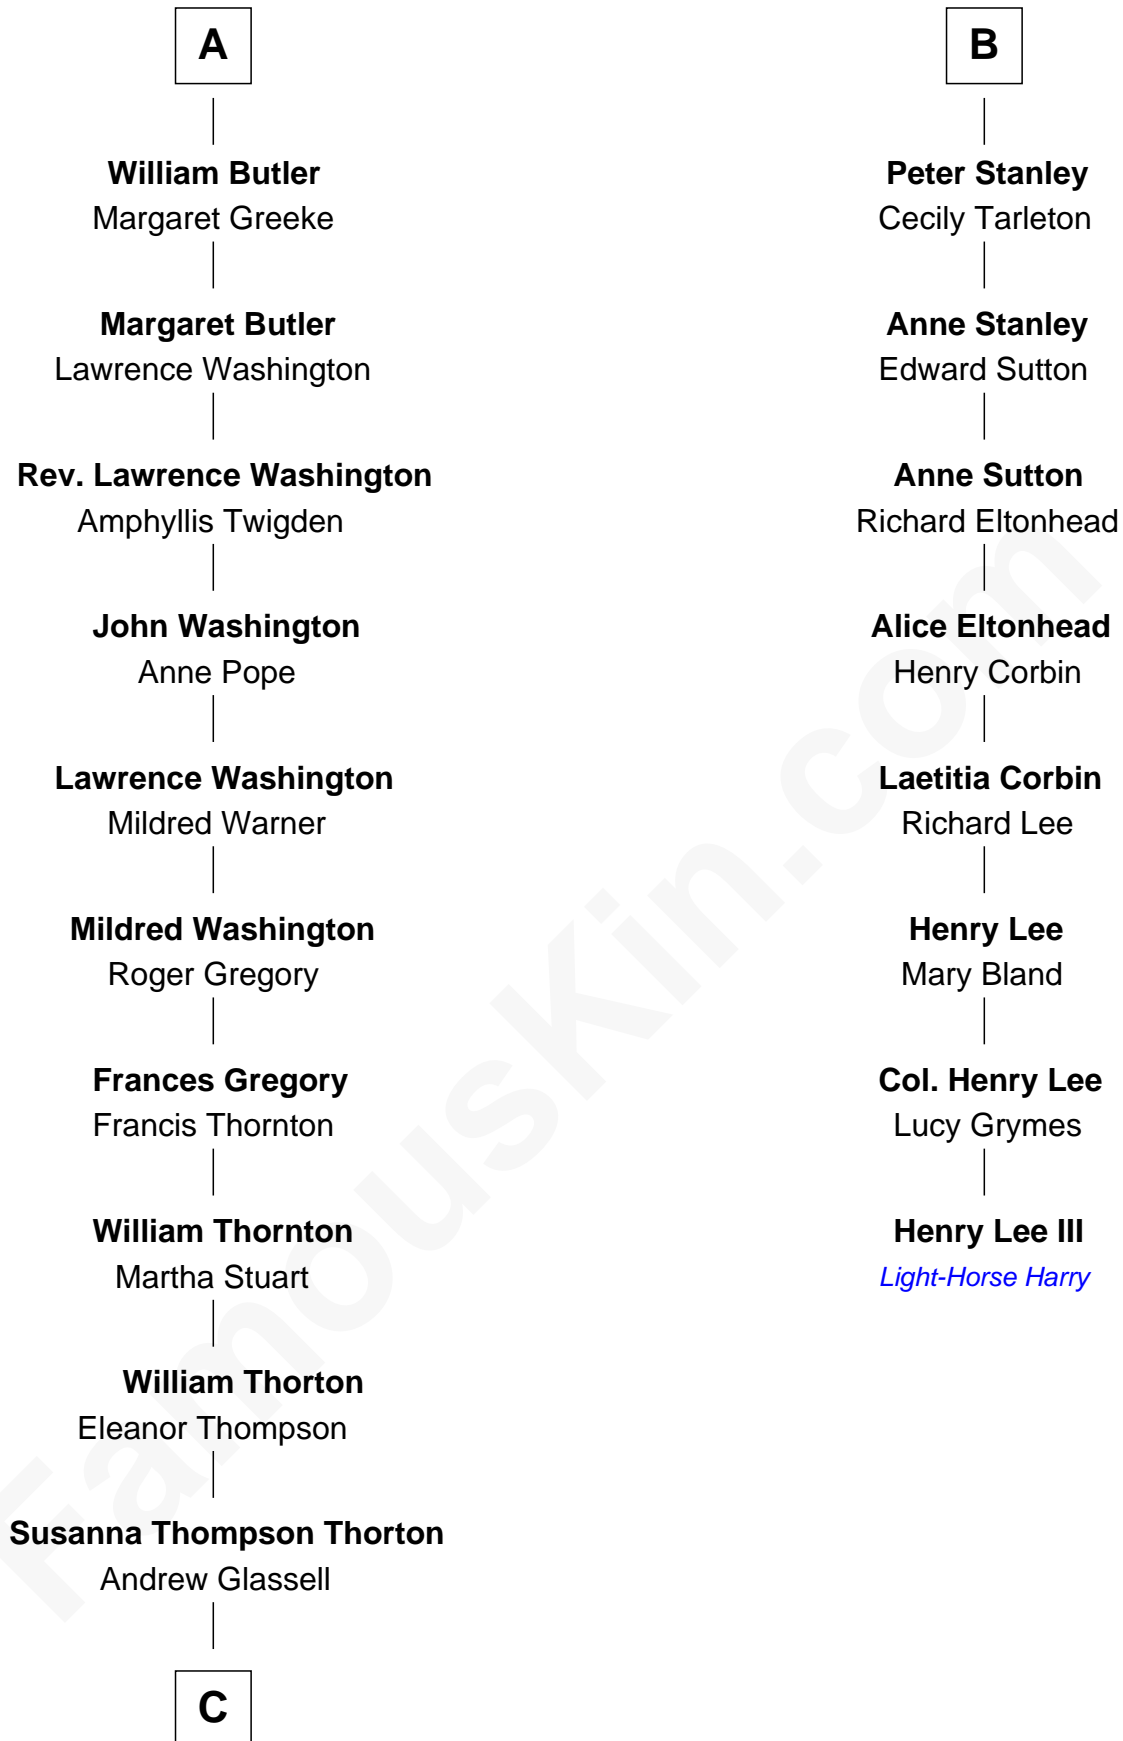

FamousKin.com
Relationship Chart of
General George S. Patton
U.S. Army - World War II

14th cousin 5 times removed of

Henry Lee III
9th Governor of Virginia

C

—
Susan Thornton Glassell

George Smith Patton

—
George Smith Patton

Ruth Wilson

—
General George S. Patton

U.S. Army - World War II

FamousKin.com