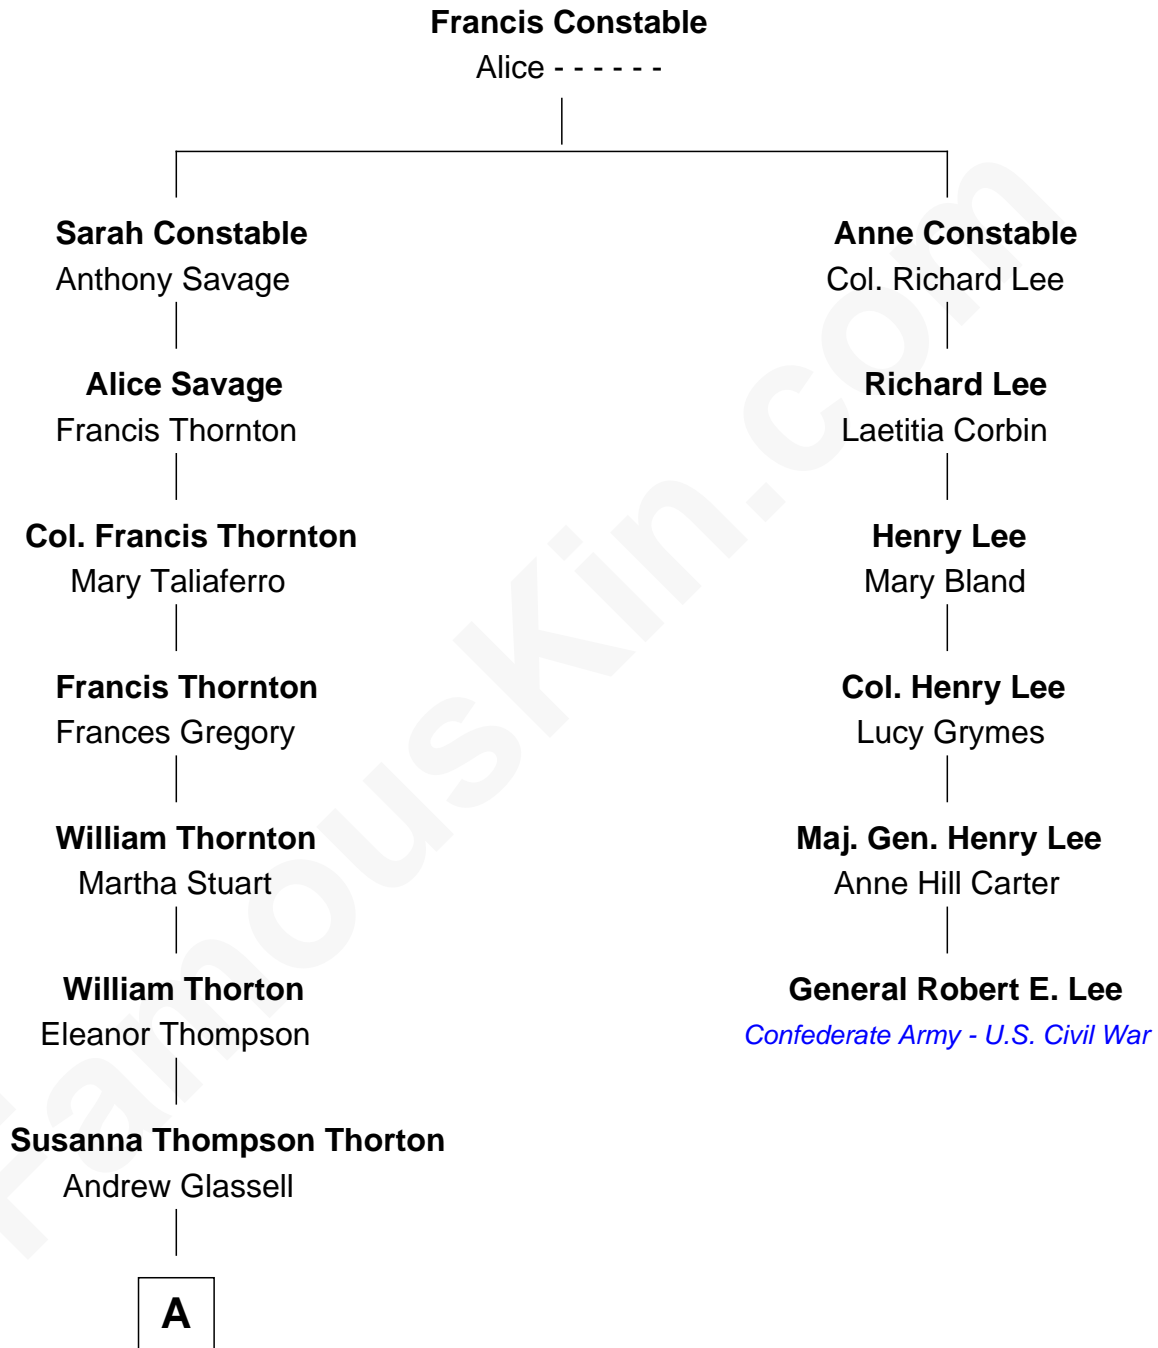

**FamousKin.com**  
**Relationship Chart of**  
**General George S. Patton**  
*U.S. Army - World War II*

5th cousin 4 times removed of  
**General Robert E. Lee**  
*Confederate Army - U.S. Civil War*

**A**

—  
**Susan Thornton Glassell**

George Smith Patton

—  
**George Smith Patton**

Ruth Wilson

—  
**General George S. Patton**

*U.S. Army - World War II*

FamousKin.com