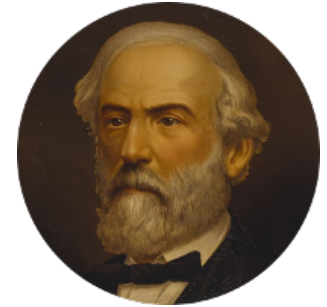

FamousKin.com
Relationship Chart of
General George S. Patton
U.S. Army - World War II

15th cousin 5 times removed of
General Robert E. Lee
Confederate Army - U.S. Civil War

C

—
Susanna Thompson Thorton

Andrew Glassell

—
Susan Thornton Glassell

George Smith Patton

—
George Smith Patton

Ruth Wilson

—
General George S. Patton

U.S. Army - World War II

FamousKin.com