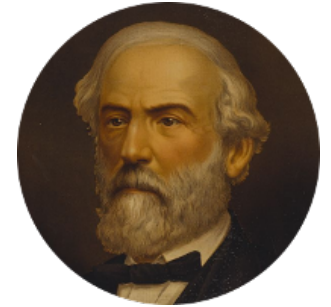

FamousKin.com
Relationship Chart of
General George S. Patton
U.S. Army - World War II

18th cousin 3 times removed of
General Robert E. Lee
Confederate Army - U.S. Civil War