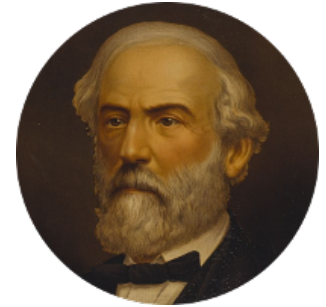

FamousKin.com Relationship Chart of

General George S. Patton

U.S. Army - World War II

5th cousin 4 times removed of

General Robert E. Lee

Confederate Army - U.S. Civil War

A

—
Susan Thornton Glassell

George Smith Patton

—
George Smith Patton

Ruth Wilson

—
General George S. Patton

U.S. Army - World War II

FamousKin.com