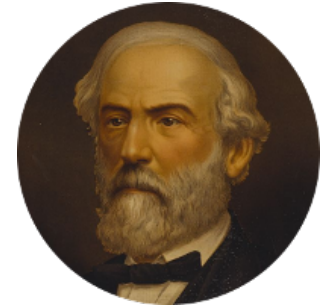

FamousKin.com
Relationship Chart of
General George S. Patton
U.S. Army - World War II

18th cousin 3 times removed of
General Robert E. Lee
Confederate Army - U.S. Civil War