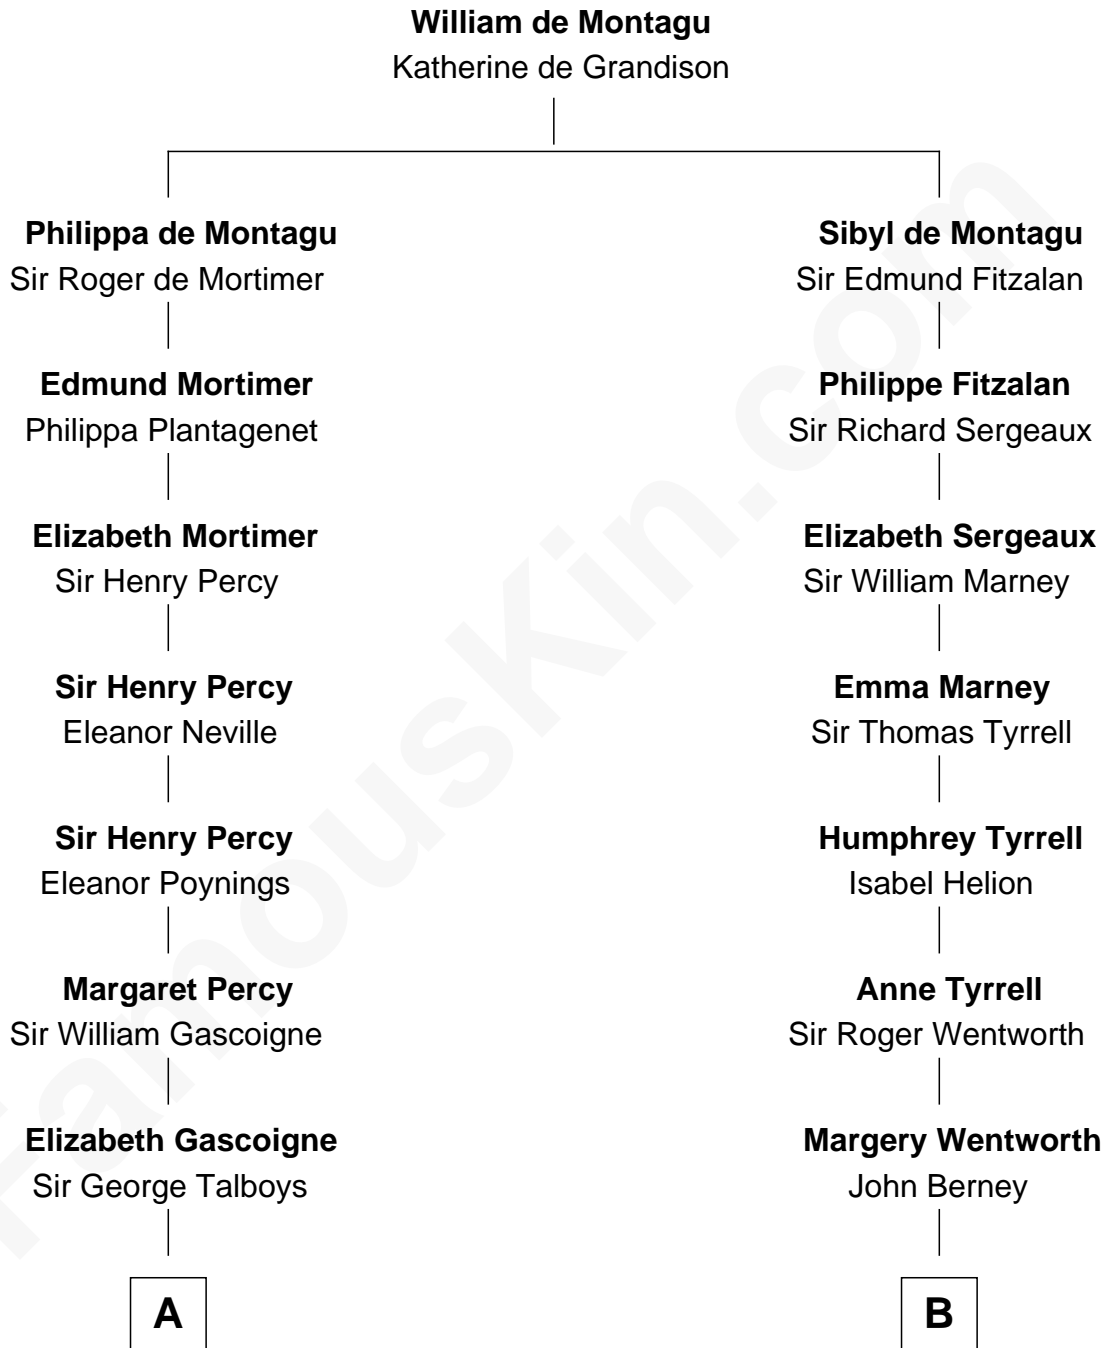

**FamousKin.com**  
**Relationship Chart of**  
**General George S. Patton**  
*U.S. Army - World War II*

**16th cousin 3 times removed of**  
**General Robert E. Lee**  
*Confederate Army - U.S. Civil War*

**C**

—  
**Susan Thornton Glassell**

George Smith Patton

—  
**George Smith Patton**

Ruth Wilson

—  
**General George S. Patton**

*U.S. Army - World War II*

FamousKin.com