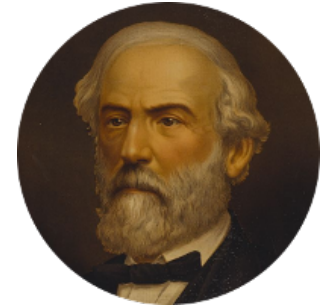

FamousKin.com
Relationship Chart of
General George S. Patton
U.S. Army - World War II

5th cousin 4 times removed of
General Robert E. Lee
Confederate Army - U.S. Civil War

A

—
Susan Thornton Glassell

George Smith Patton

—
George Smith Patton

Ruth Wilson

—
General George S. Patton

U.S. Army - World War II

FamousKin.com