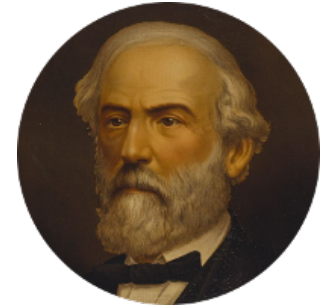

FamousKin.com
Relationship Chart of
General George S. Patton
U.S. Army - World War II

13th cousin 3 times removed of
General Robert E. Lee
Confederate Army - U.S. Civil War