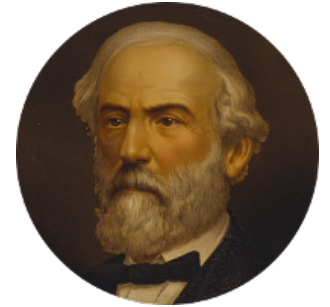

FamousKin.com Relationship Chart of

General George S. Patton

U.S. Army - World War II

18th cousin 1 time removed of

General Robert E. Lee

Confederate Army - U.S. Civil War

C

Susan Thornton Glassell

George Smith Patton

George Smith Patton

Ruth Wilson

General George S. Patton

U.S. Army - World War II

D

Maj. Gen. Henry Lee

Anne Hill Carter

General Robert E. Lee

Confederate Army - U.S. Civil War

FamousKin.com