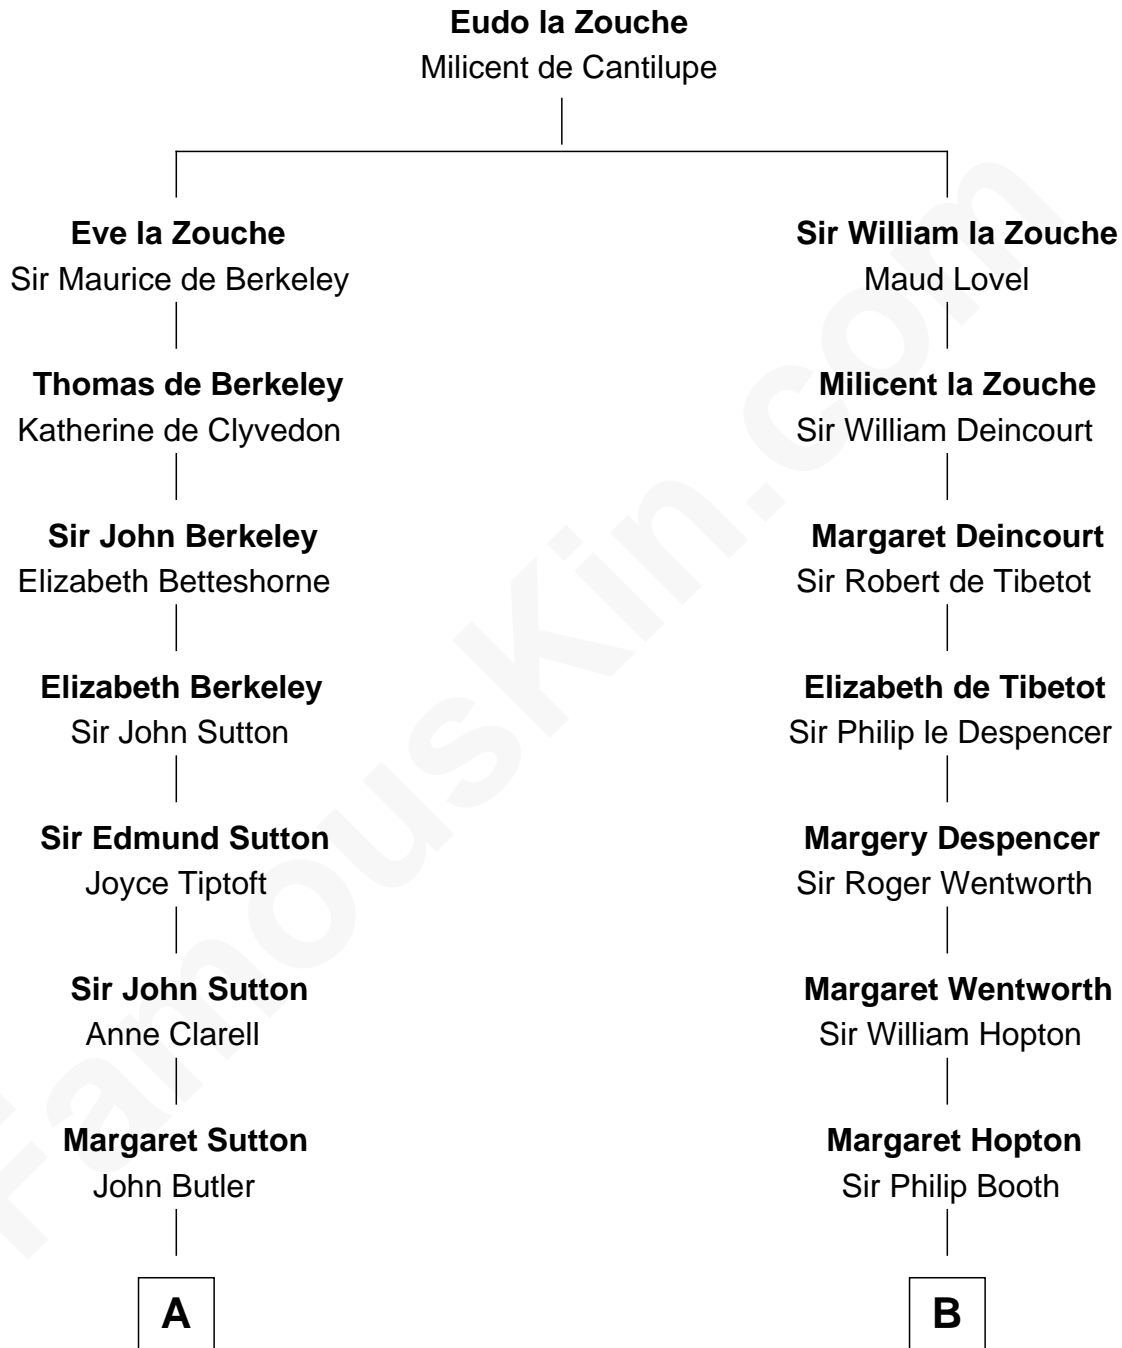

FamousKin.com Relationship Chart of

General George S. Patton

U.S. Army - World War II

18th cousin 1 time removed of

General Robert E. Lee

Confederate Army - U.S. Civil War

C

Susan Thornton Glassell