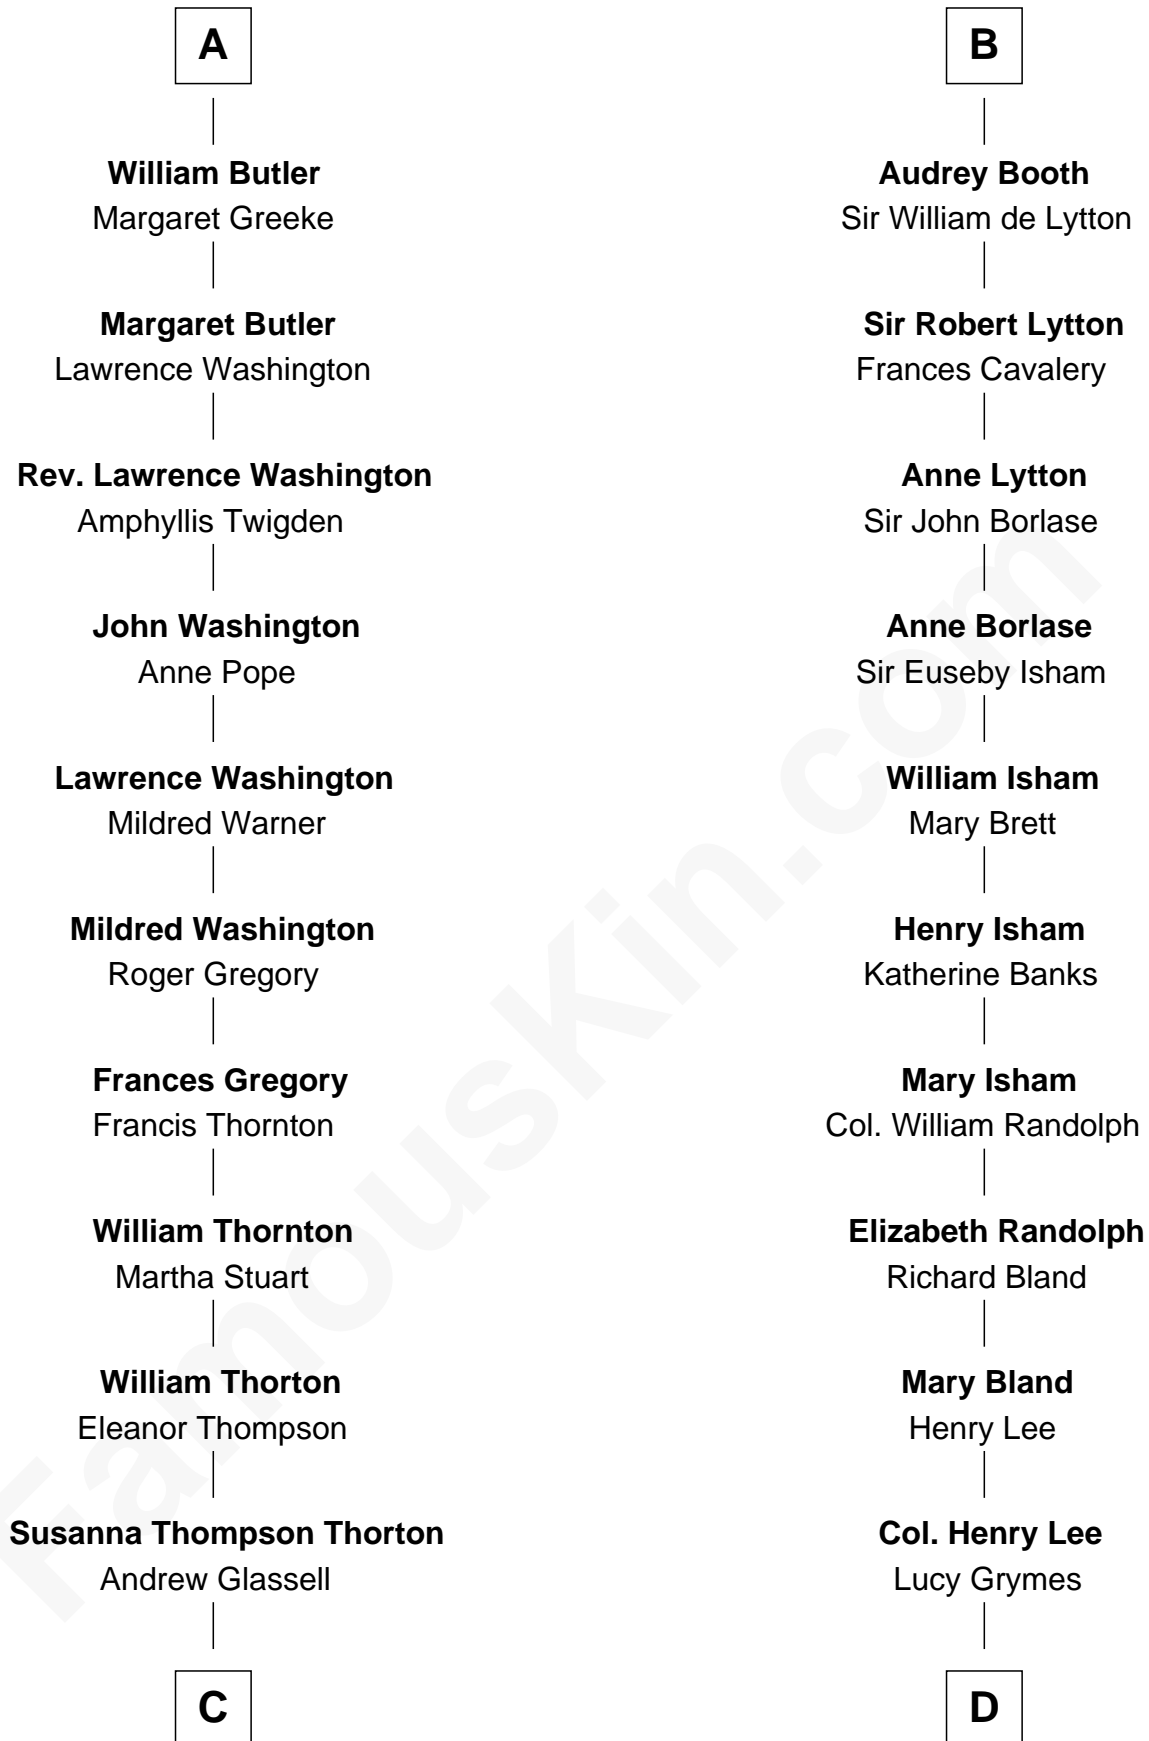

FamousKin.com Relationship Chart of

General George S. Patton

U.S. Army - World War II

18th cousin 1 time removed of

General Robert E. Lee

Confederate Army - U.S. Civil War

C

Susan Thornton Glassell

George Smith Patton

George Smith Patton

Ruth Wilson

General George S. Patton

U.S. Army - World War II

D

Maj. Gen. Henry Lee

Anne Hill Carter