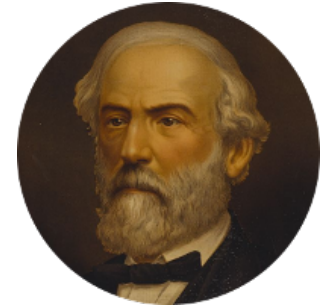

**FamousKin.com**  
**Relationship Chart of**  
**General George S. Patton**  
*U.S. Army - World War II*

**18th cousin 3 times removed of**  
**General Robert E. Lee**  
*Confederate Army - U.S. Civil War*

**C**

**Eleanor Thompson**

William Thornton

**Susanna Thompson Thornton**

Andrew Glassell

**Susan Thornton Glassell**

George Smith Patton

**George Smith Patton**