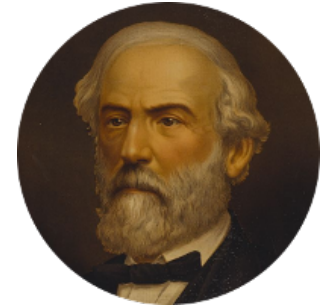

FamousKin.com
Relationship Chart of
General George S. Patton
U.S. Army - World War II

15th cousin 3 times removed of
General Robert E. Lee
Confederate Army - U.S. Civil War

C

George Smith Patton

Ruth Wilson

General George S. Patton

U.S. Army - World War II

FamousKin.com