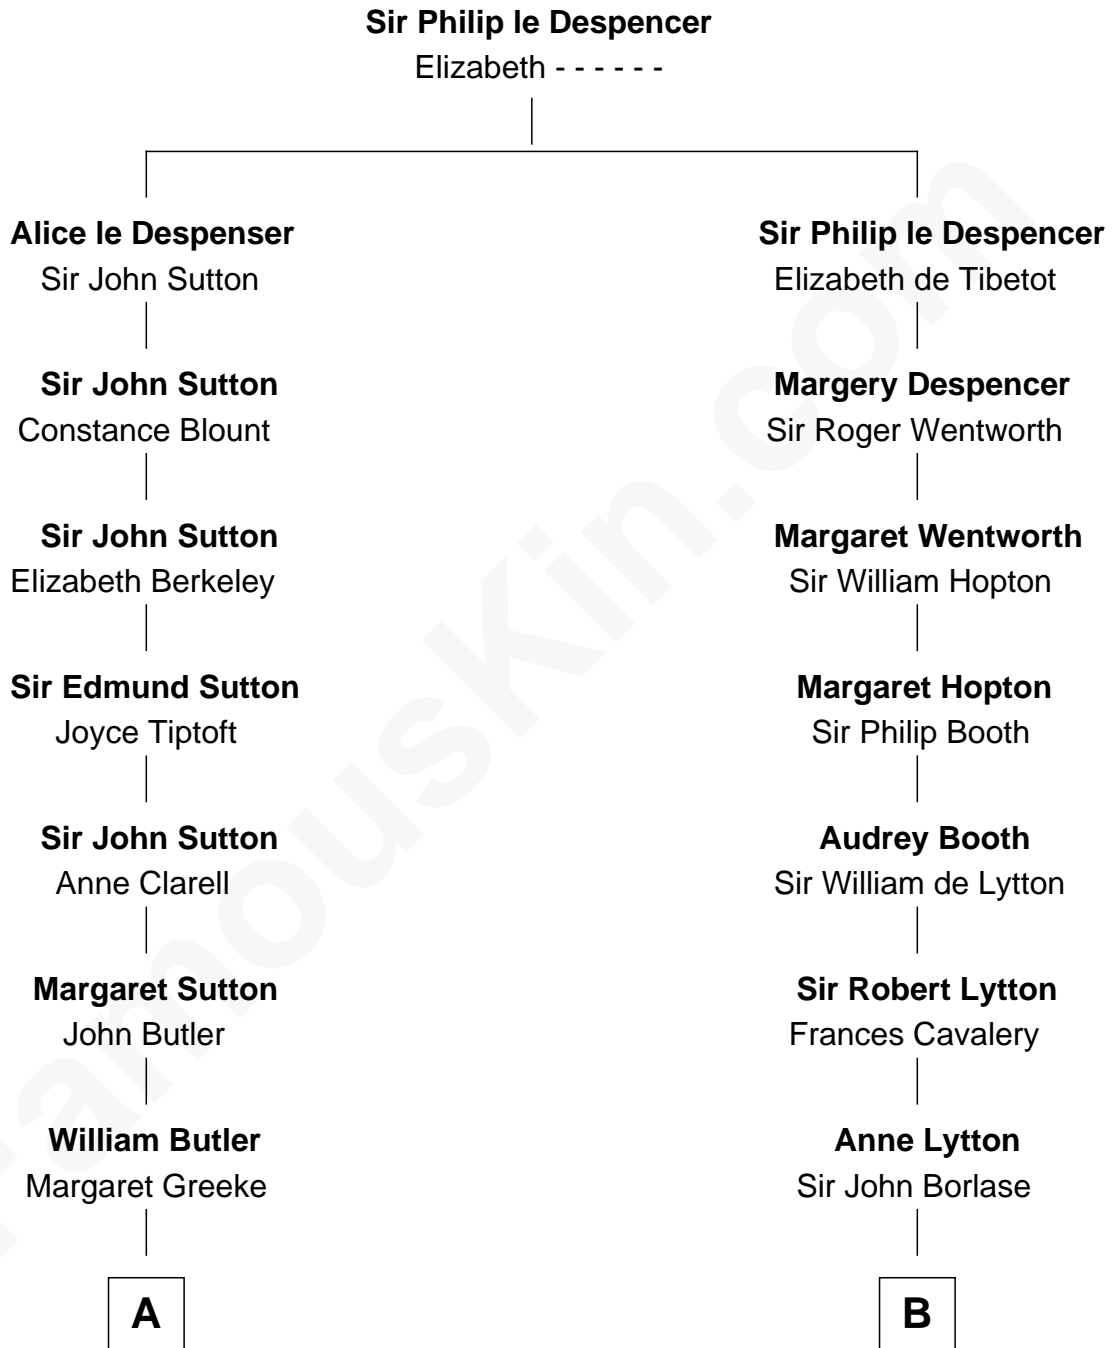

FamousKin.com
Relationship Chart of
General George S. Patton
U.S. Army - World War II

15th cousin 3 times removed of
General Robert E. Lee
Confederate Army - U.S. Civil War

C

George Smith Patton

Ruth Wilson

General George S. Patton

U.S. Army - World War II

FamousKin.com