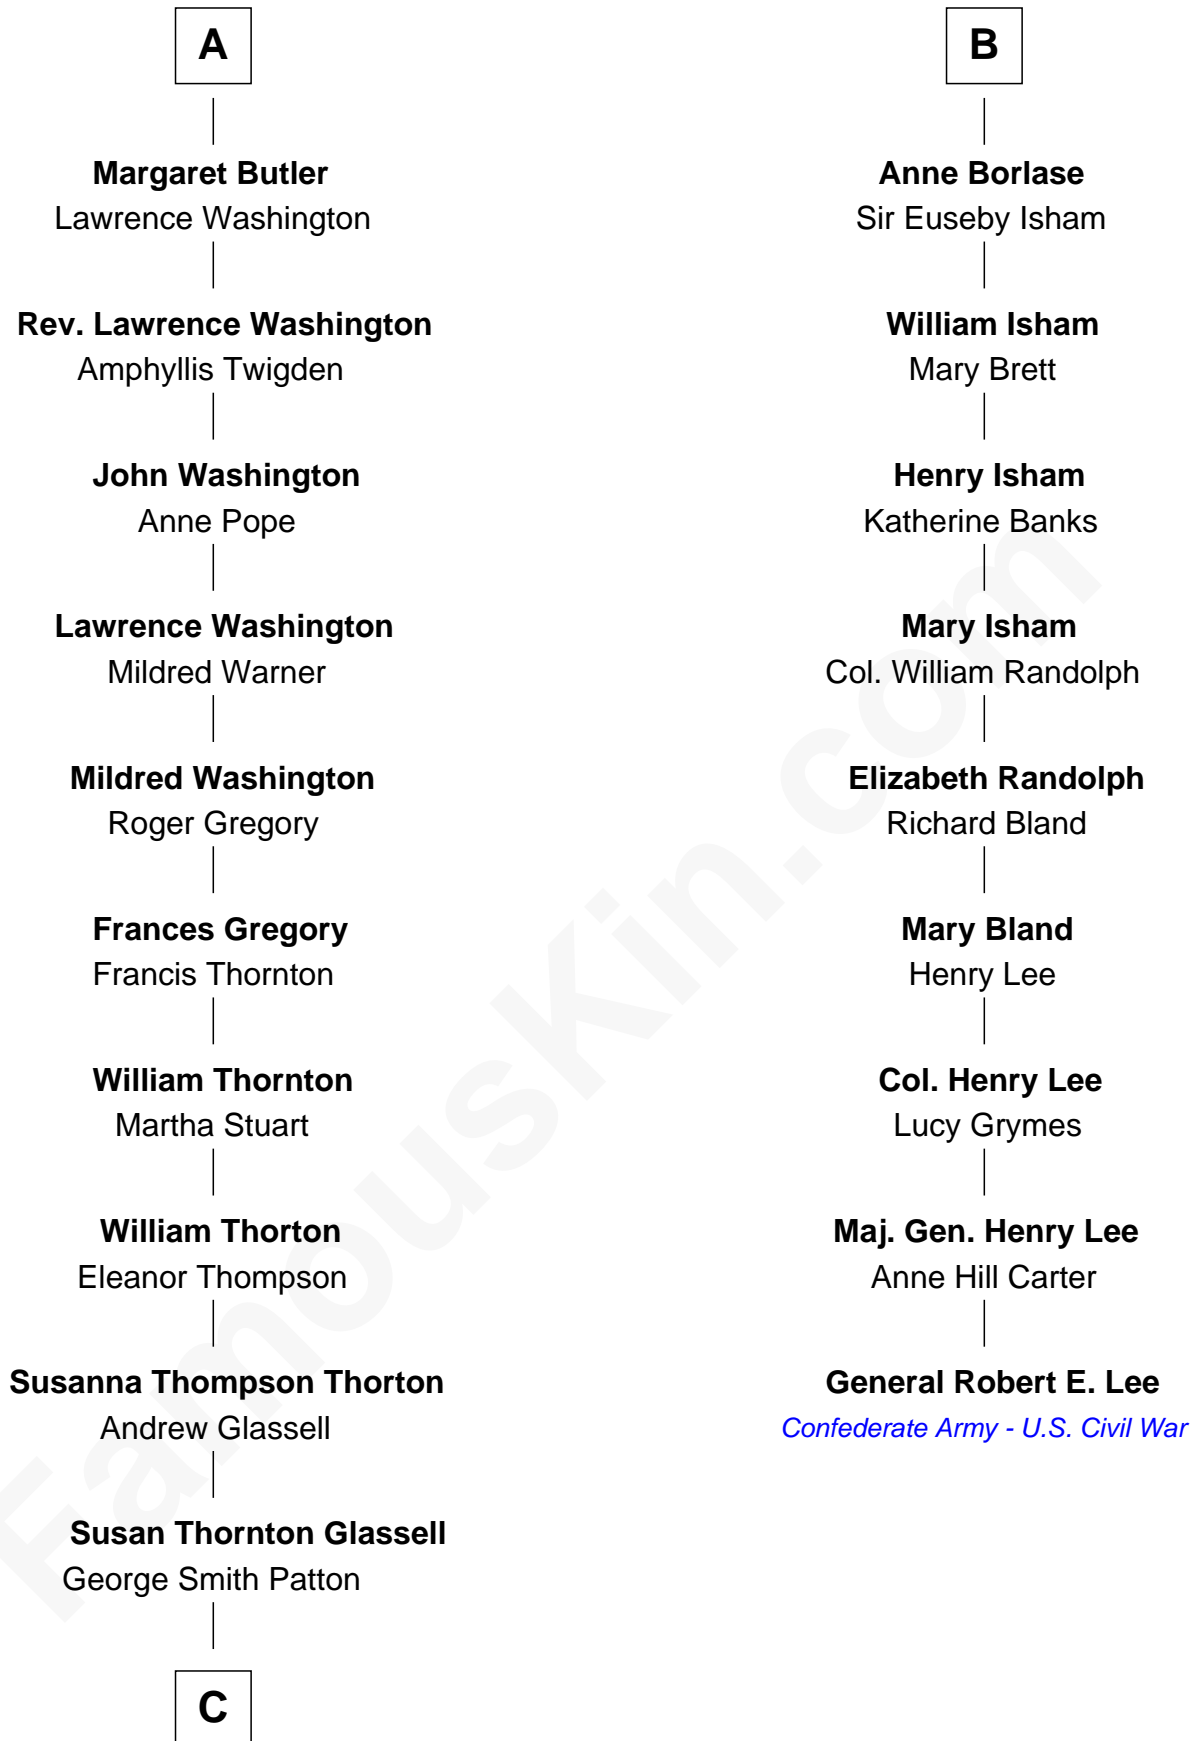

FamousKin.com
Relationship Chart of
General George S. Patton
U.S. Army - World War II

15th cousin 3 times removed of
General Robert E. Lee
Confederate Army - U.S. Civil War

C

George Smith Patton

Ruth Wilson