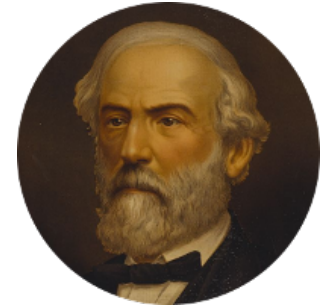

FamousKin.com
Relationship Chart of
General George S. Patton
U.S. Army - World War II

15th cousin 2 times removed of
General Robert E. Lee
Confederate Army - U.S. Civil War