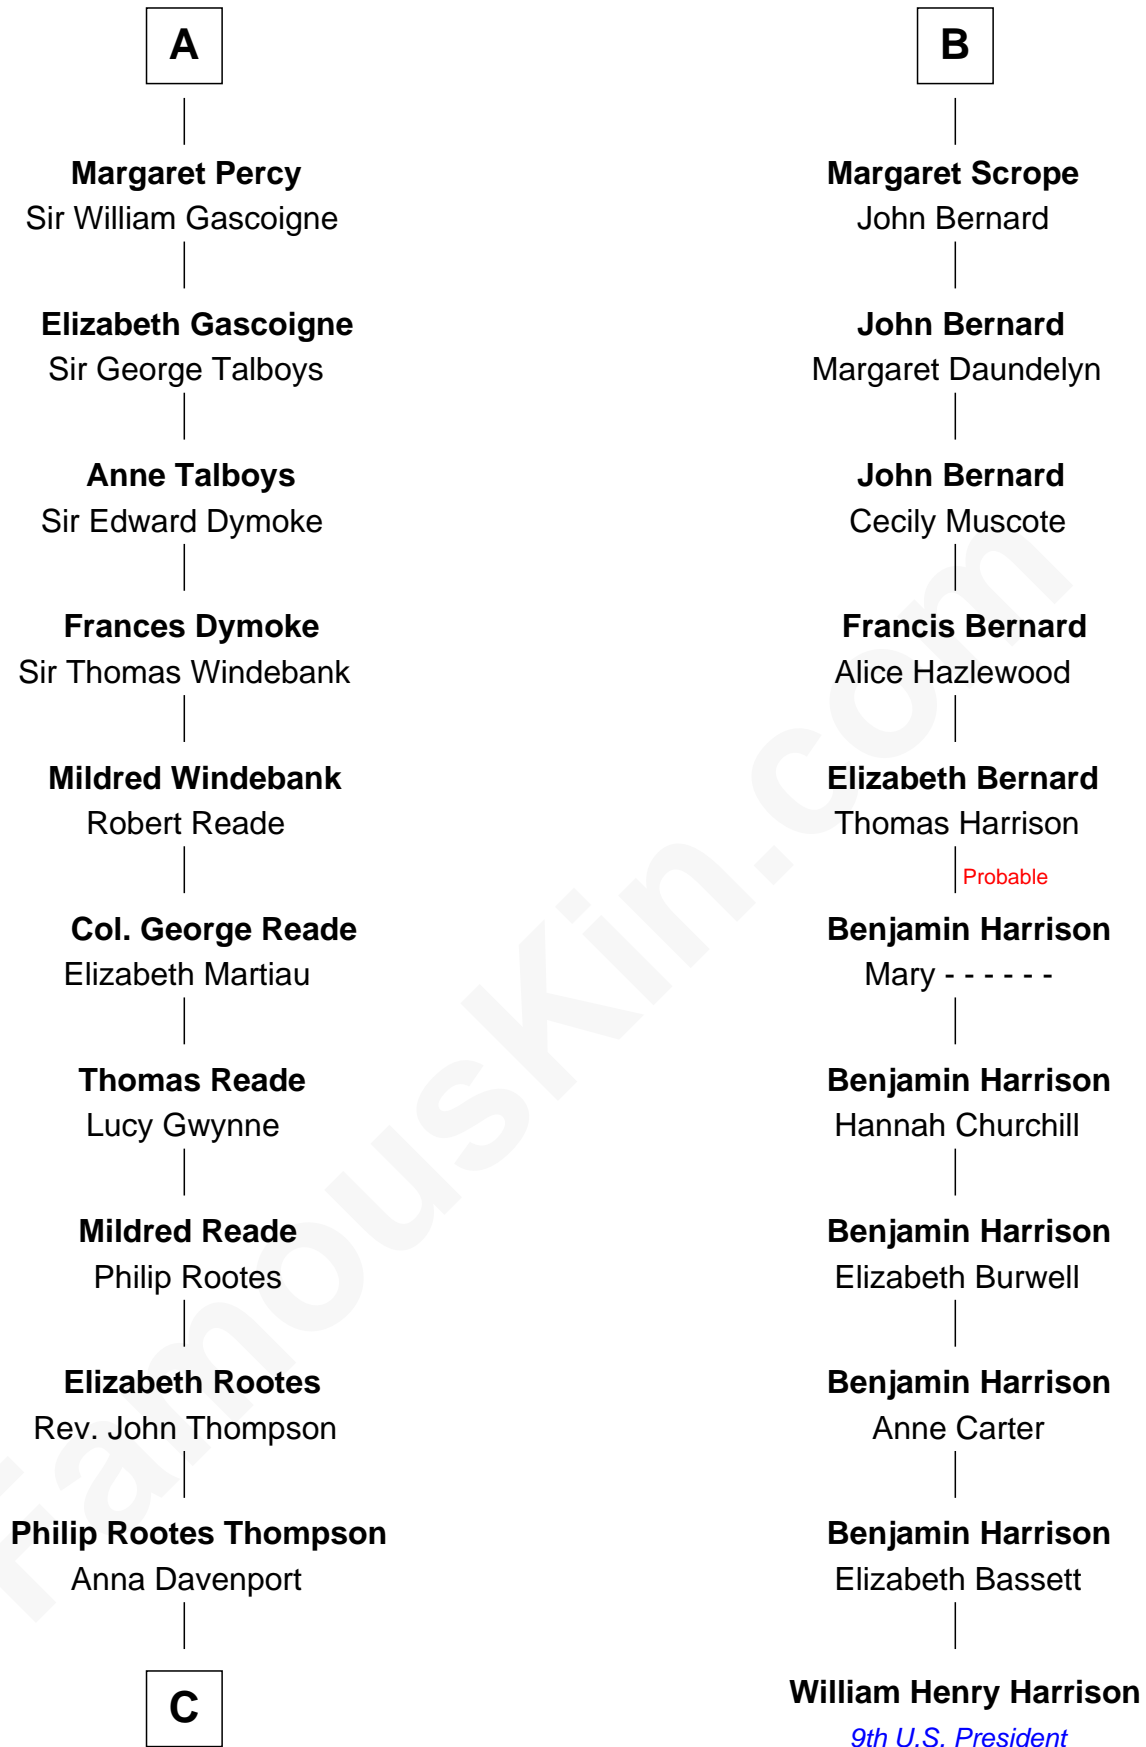

FamousKin.com
Relationship Chart of
General George S. Patton
U.S. Army - World War II

17th cousin 4 times removed of
William Henry Harrison
9th U.S. President

C

—
Eleanor Thompson

William Thorton

—
Susanna Thompson Thorton

Andrew Glassell

—
Susan Thornton Glassell

George Smith Patton

—
George Smith Patton

Ruth Wilson

—
General George S. Patton

U.S. Army - World War II

FamousKin.com