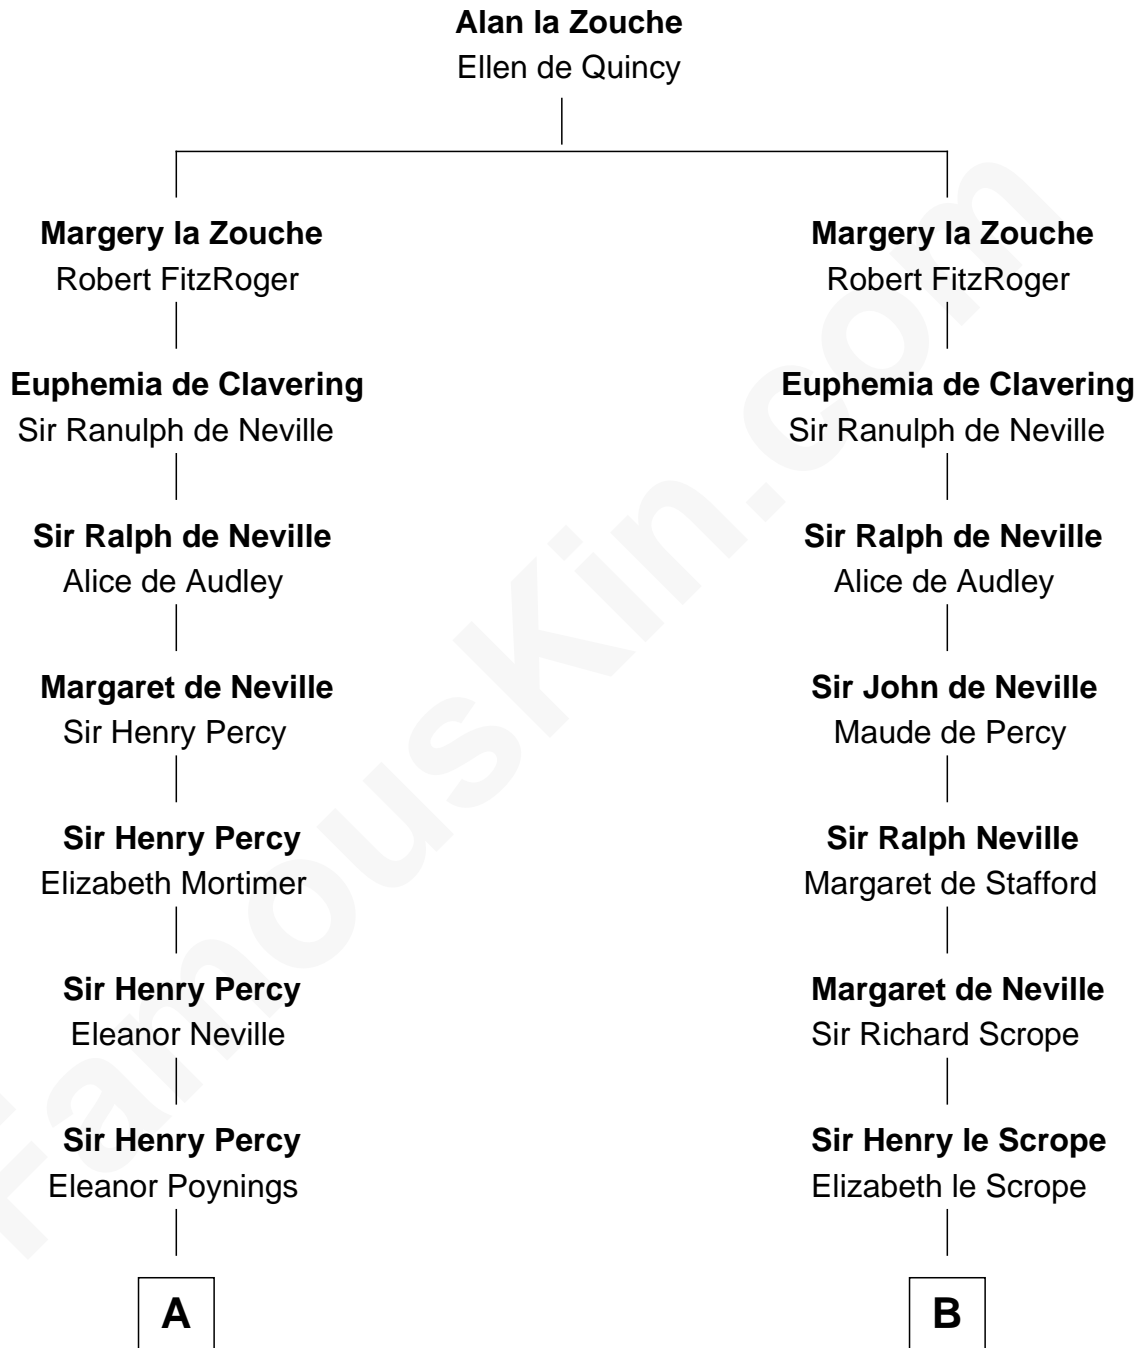

FamousKin.com
Relationship Chart of
General George S. Patton
U.S. Army - World War II

17th cousin 4 times removed of
William Henry Harrison
9th U.S. President

C

—
Eleanor Thompson

William Thorton

—
Susanna Thompson Thorton

Andrew Glassell

—
Susan Thornton Glassell

George Smith Patton

—
George Smith Patton

Ruth Wilson

—
General George S. Patton

U.S. Army - World War II

FamousKin.com