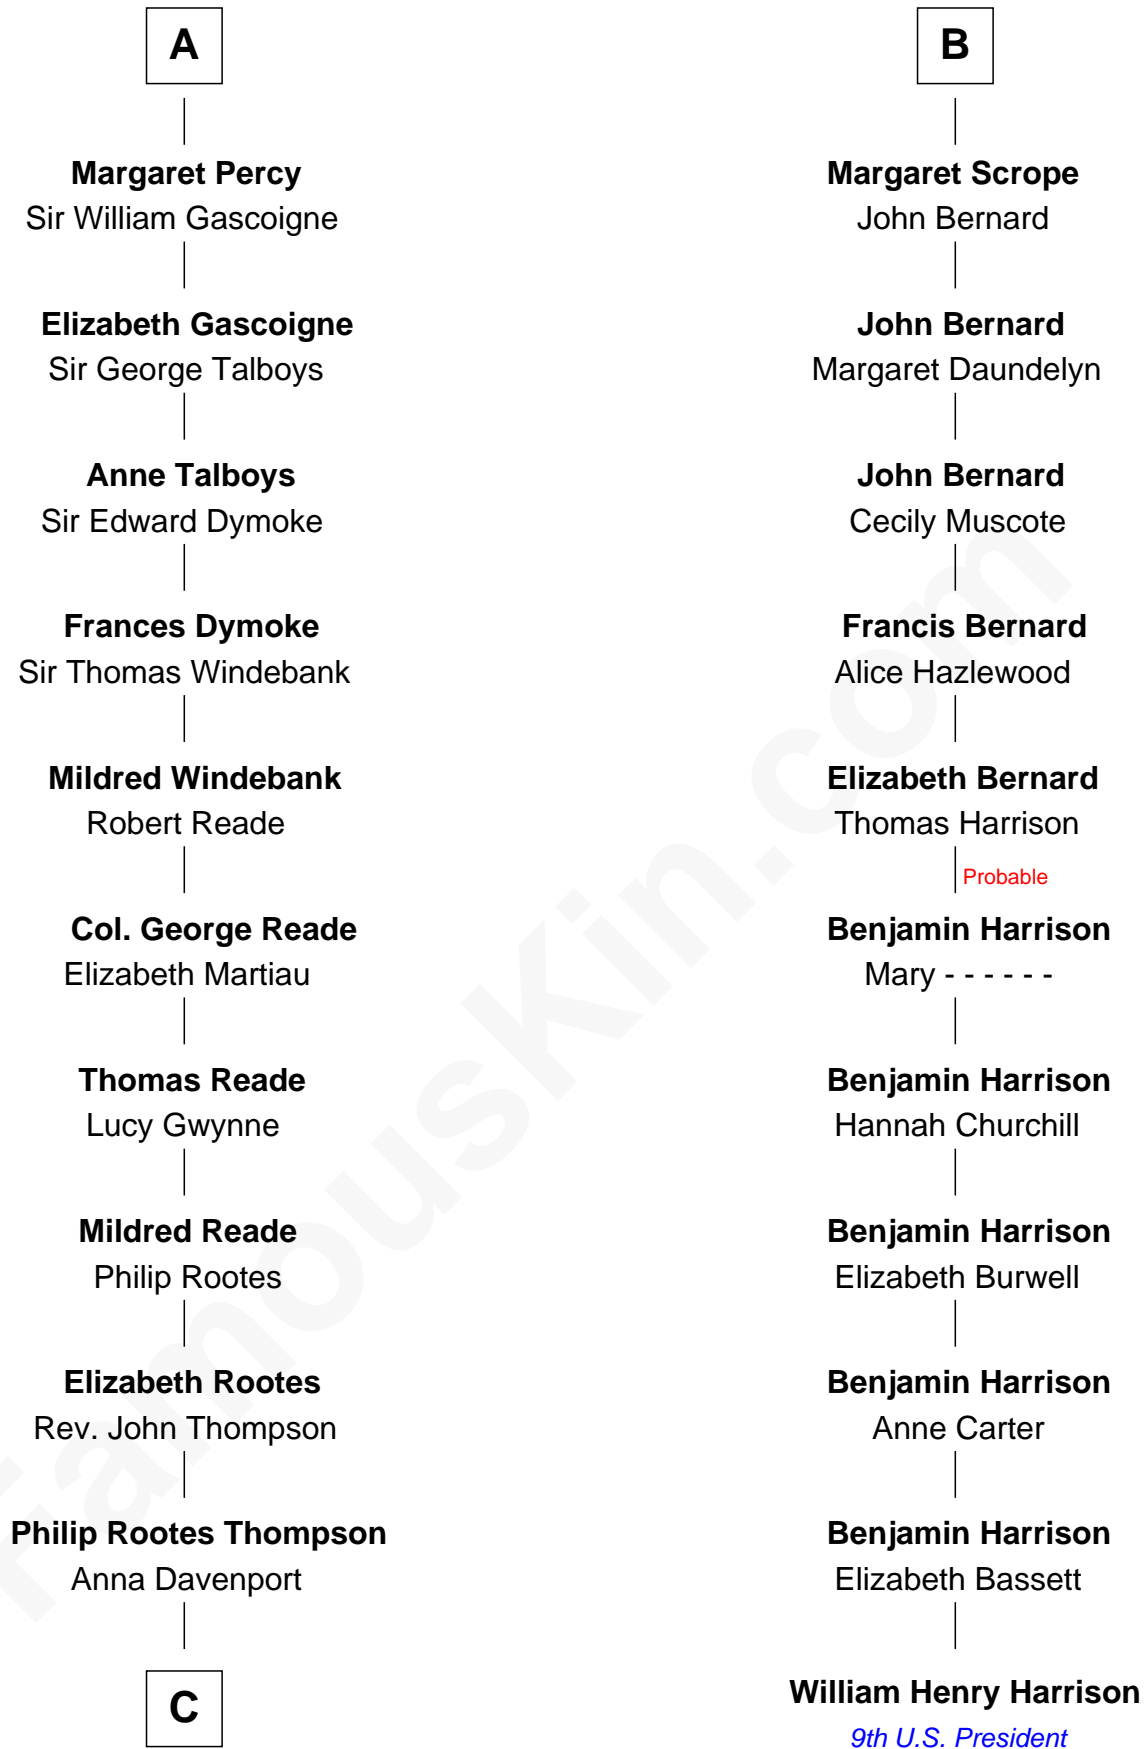

**FamousKin.com**  
**Relationship Chart of**  
**General George S. Patton**  
*U.S. Army - World War II*

17th cousin 4 times removed of  
**William Henry Harrison**  
*9th U.S. President*

**Sir Robert de Neville**

FamousKin.com