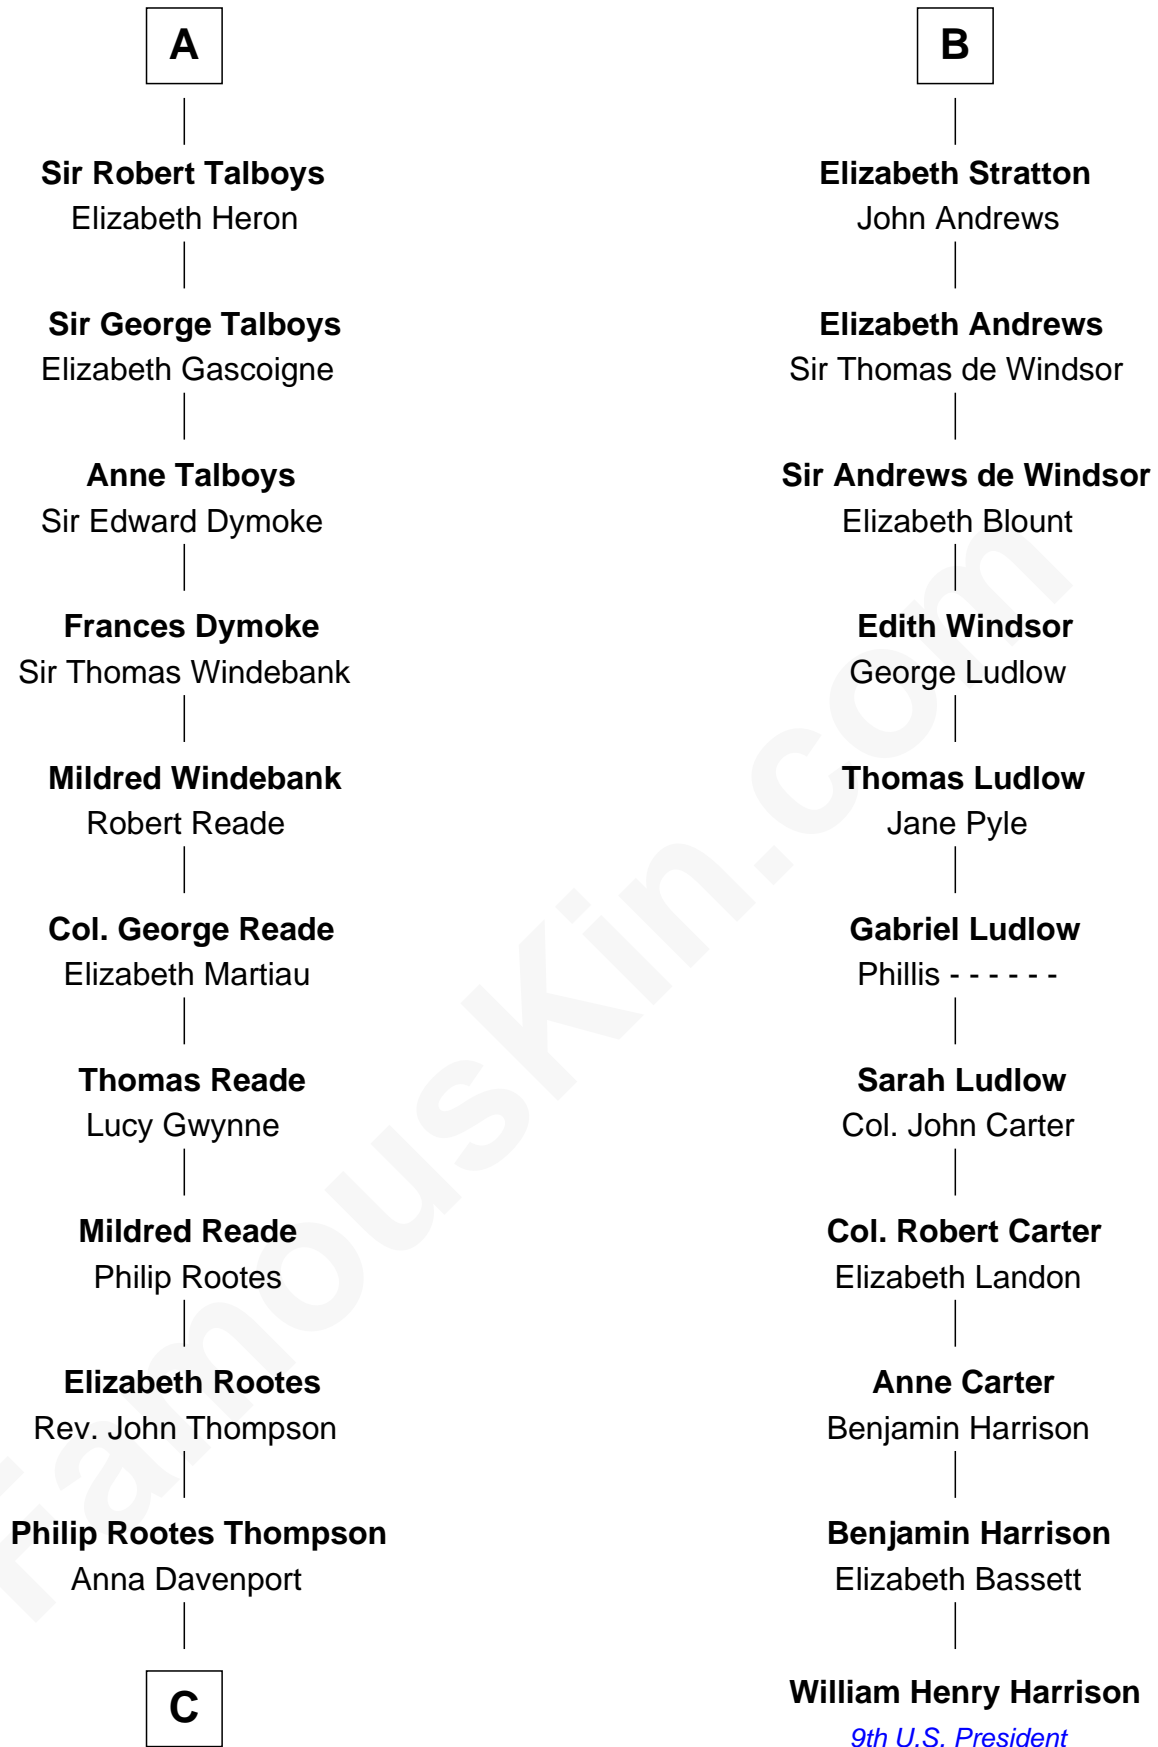

FamousKin.com
Relationship Chart of
General George S. Patton
U.S. Army - World War II

17th cousin 4 times removed of
William Henry Harrison
9th U.S. President

C

—
Eleanor Thompson

William Thorton

—
Susanna Thompson Thorton

Andrew Glassell

—
Susan Thornton Glassell

George Smith Patton

—
George Smith Patton

Ruth Wilson

—
General George S. Patton

U.S. Army - World War II

FamousKin.com