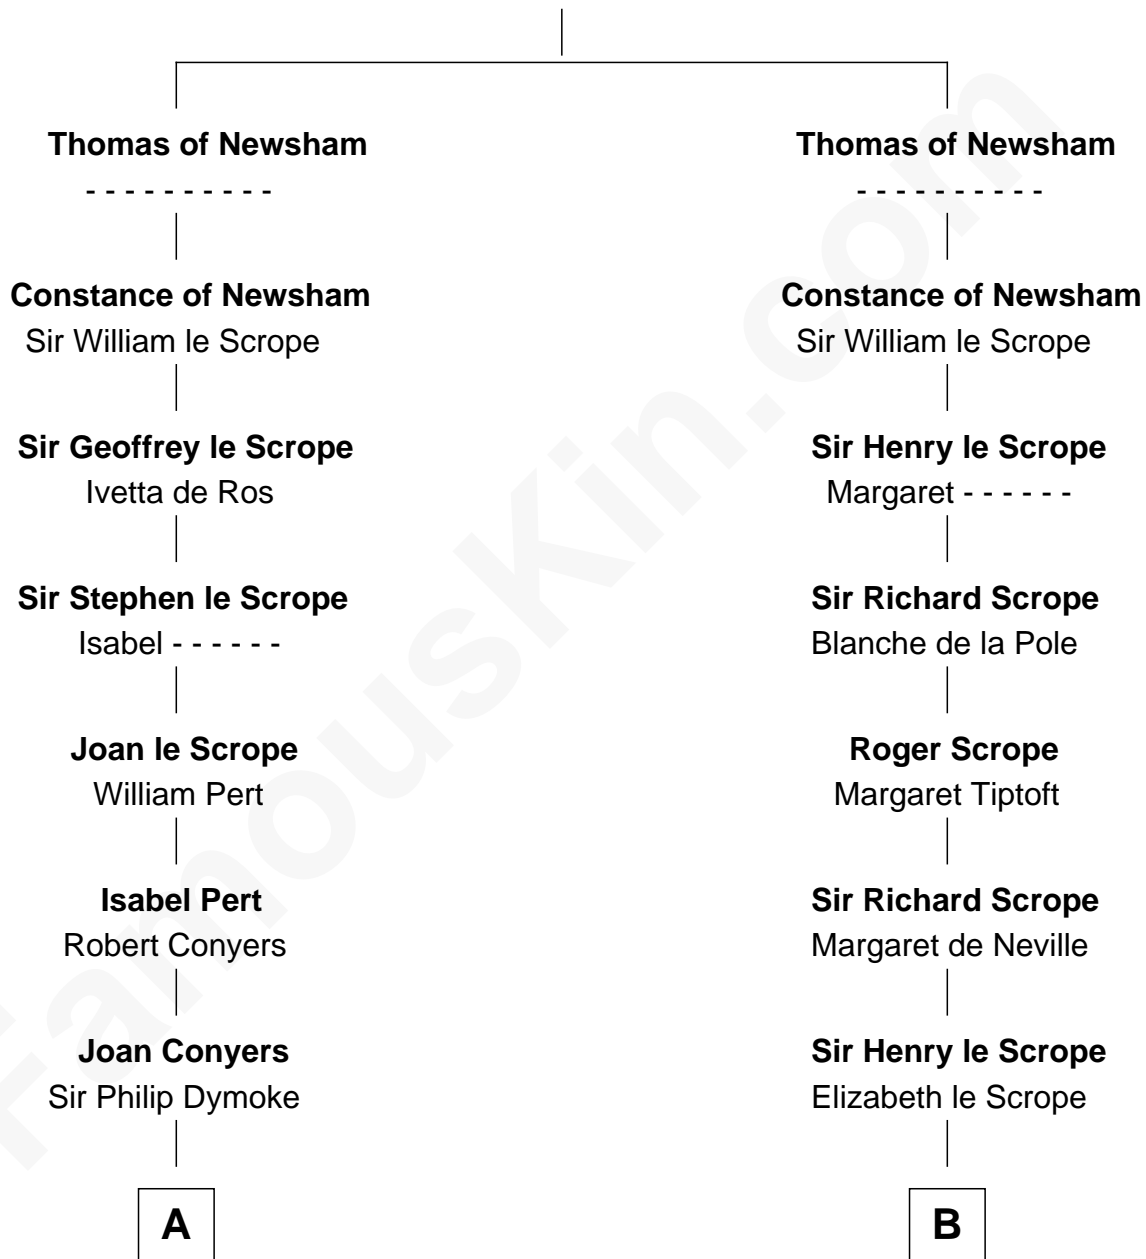

FamousKin.com
Relationship Chart of
General George S. Patton
U.S. Army - World War II

17th cousin 4 times removed of
William Henry Harrison
9th U.S. President

Gillo de Newsham

FamousKin.com