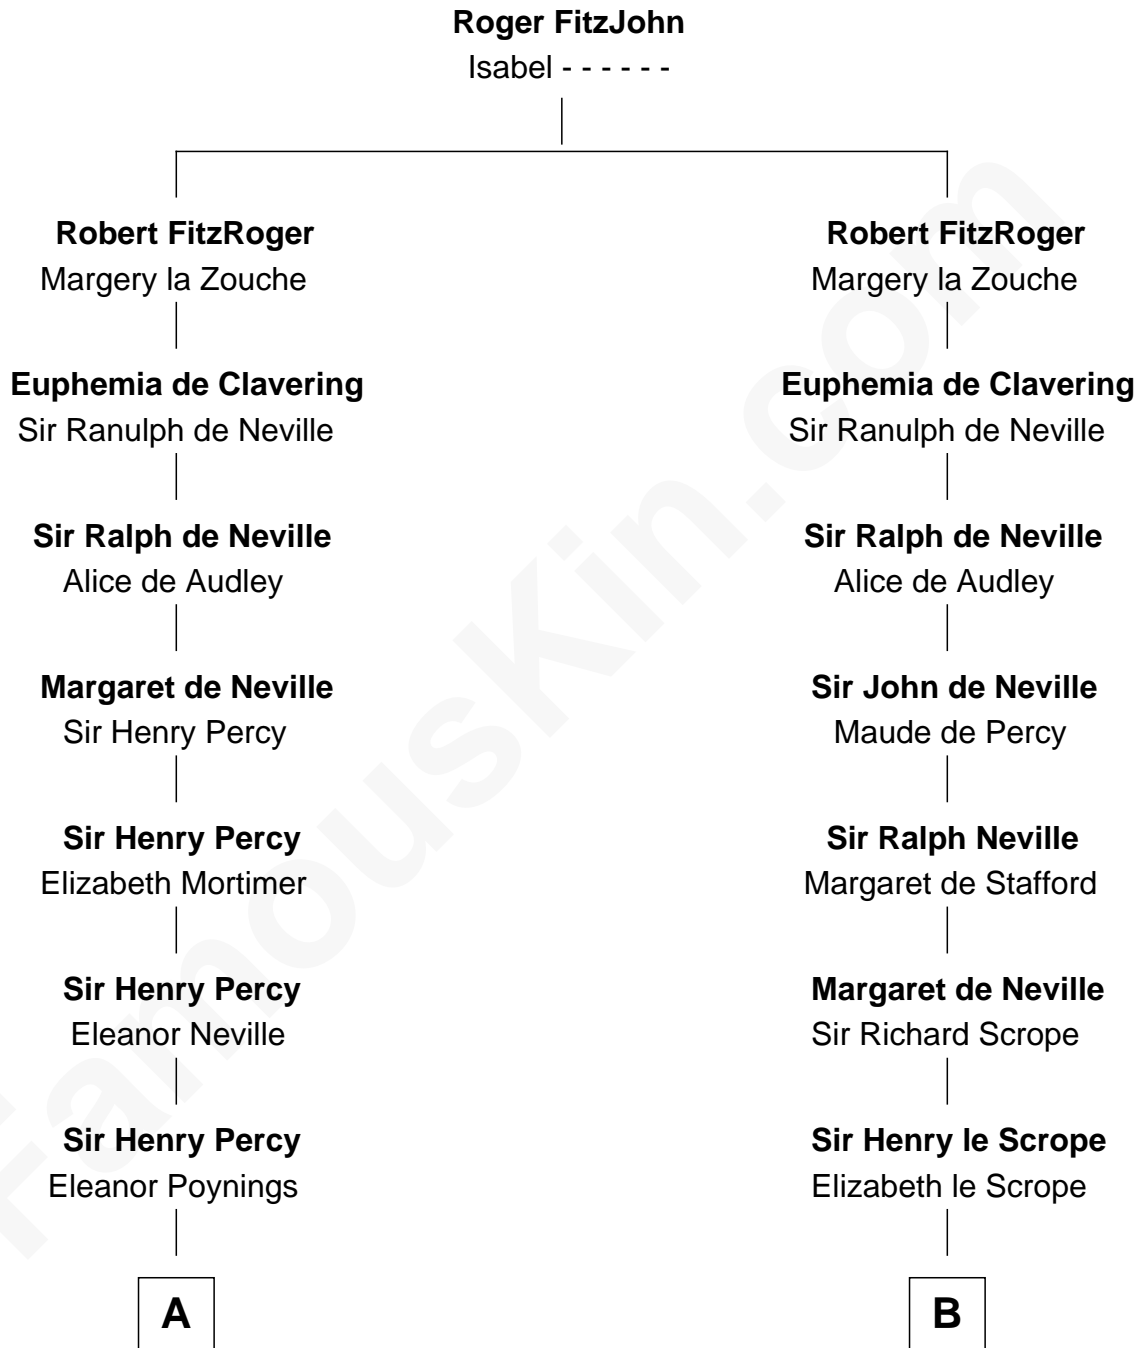

FamousKin.com
Relationship Chart of
General George S. Patton
U.S. Army - World War II

17th cousin 4 times removed of
William Henry Harrison
9th U.S. President

C

—
Eleanor Thompson

William Thorton

—
Susanna Thompson Thorton

Andrew Glassell

—
Susan Thornton Glassell

George Smith Patton

—
George Smith Patton

Ruth Wilson

—
General George S. Patton

U.S. Army - World War II

FamousKin.com