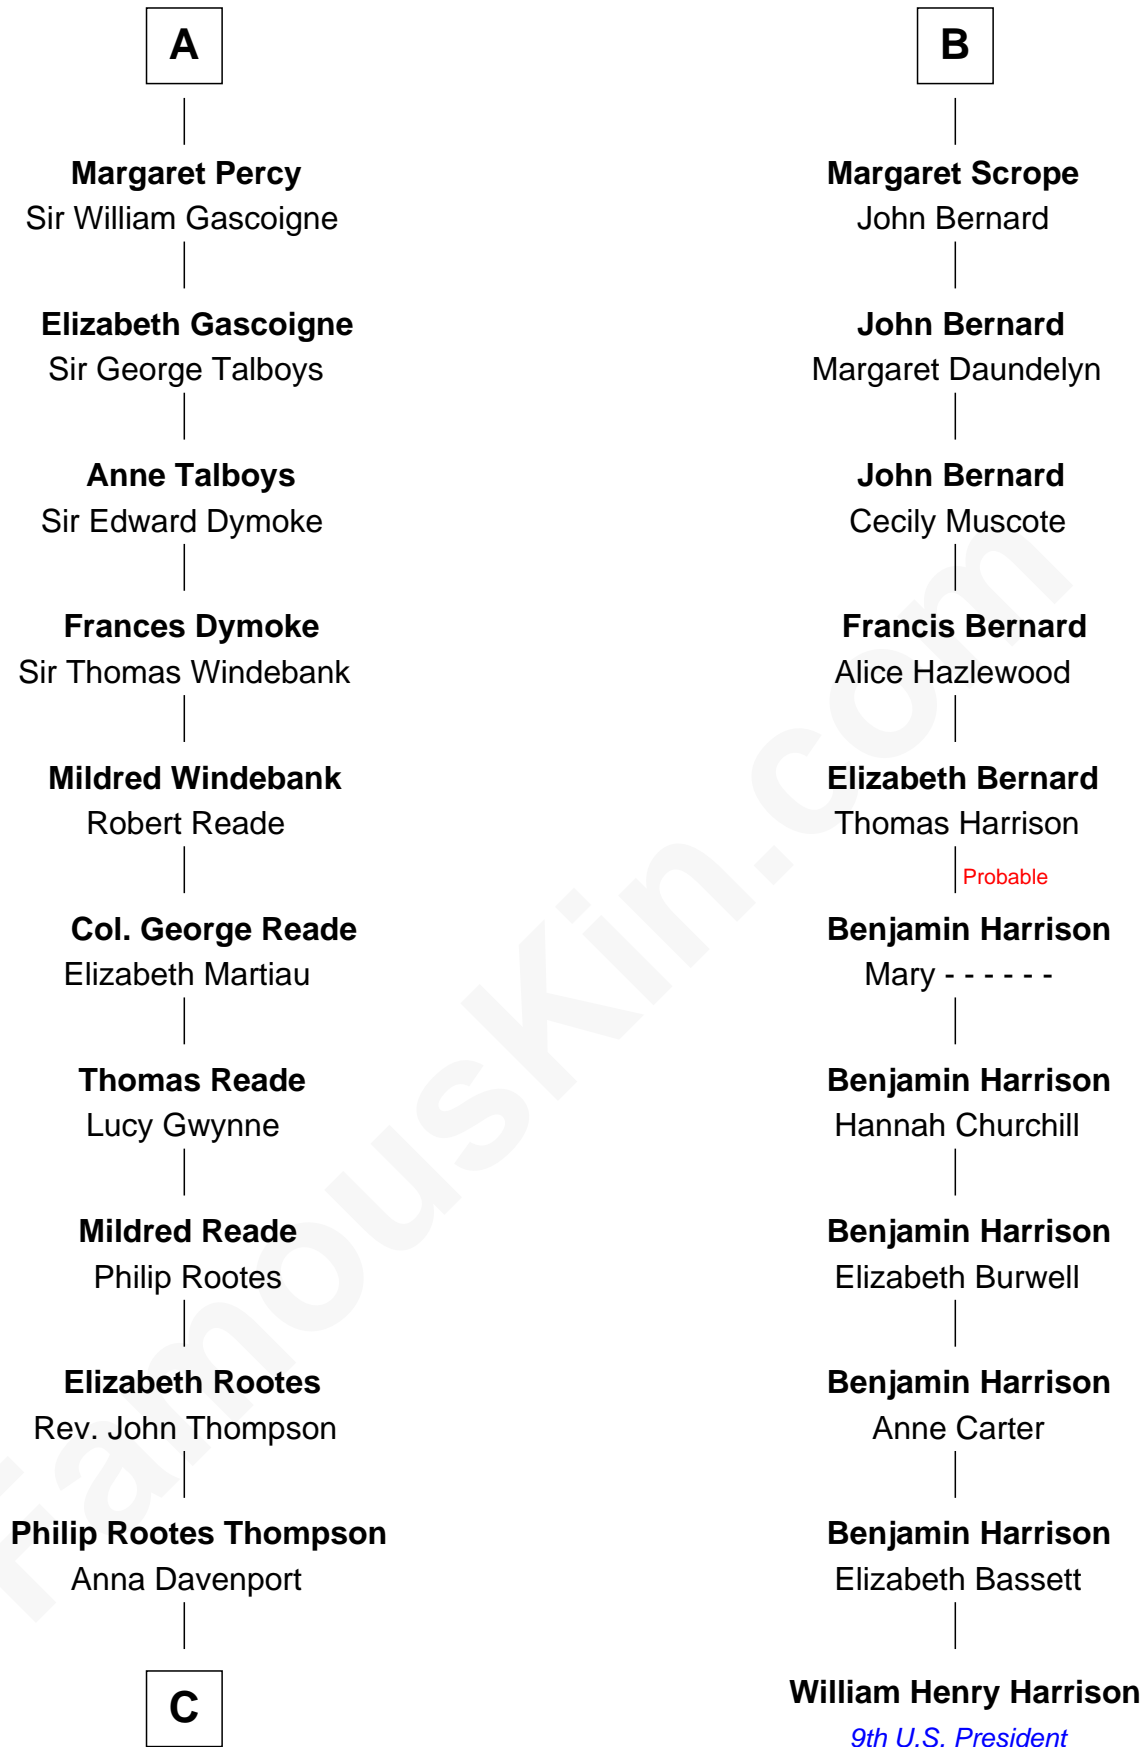

FamousKin.com
Relationship Chart of
General George S. Patton
U.S. Army - World War II

17th cousin 4 times removed of
William Henry Harrison
9th U.S. President

C

—
Eleanor Thompson

William Thorton

—
Susanna Thompson Thorton

Andrew Glassell

—
Susan Thornton Glassell

George Smith Patton

—
George Smith Patton

Ruth Wilson

—
General George S. Patton

U.S. Army - World War II

FamousKin.com