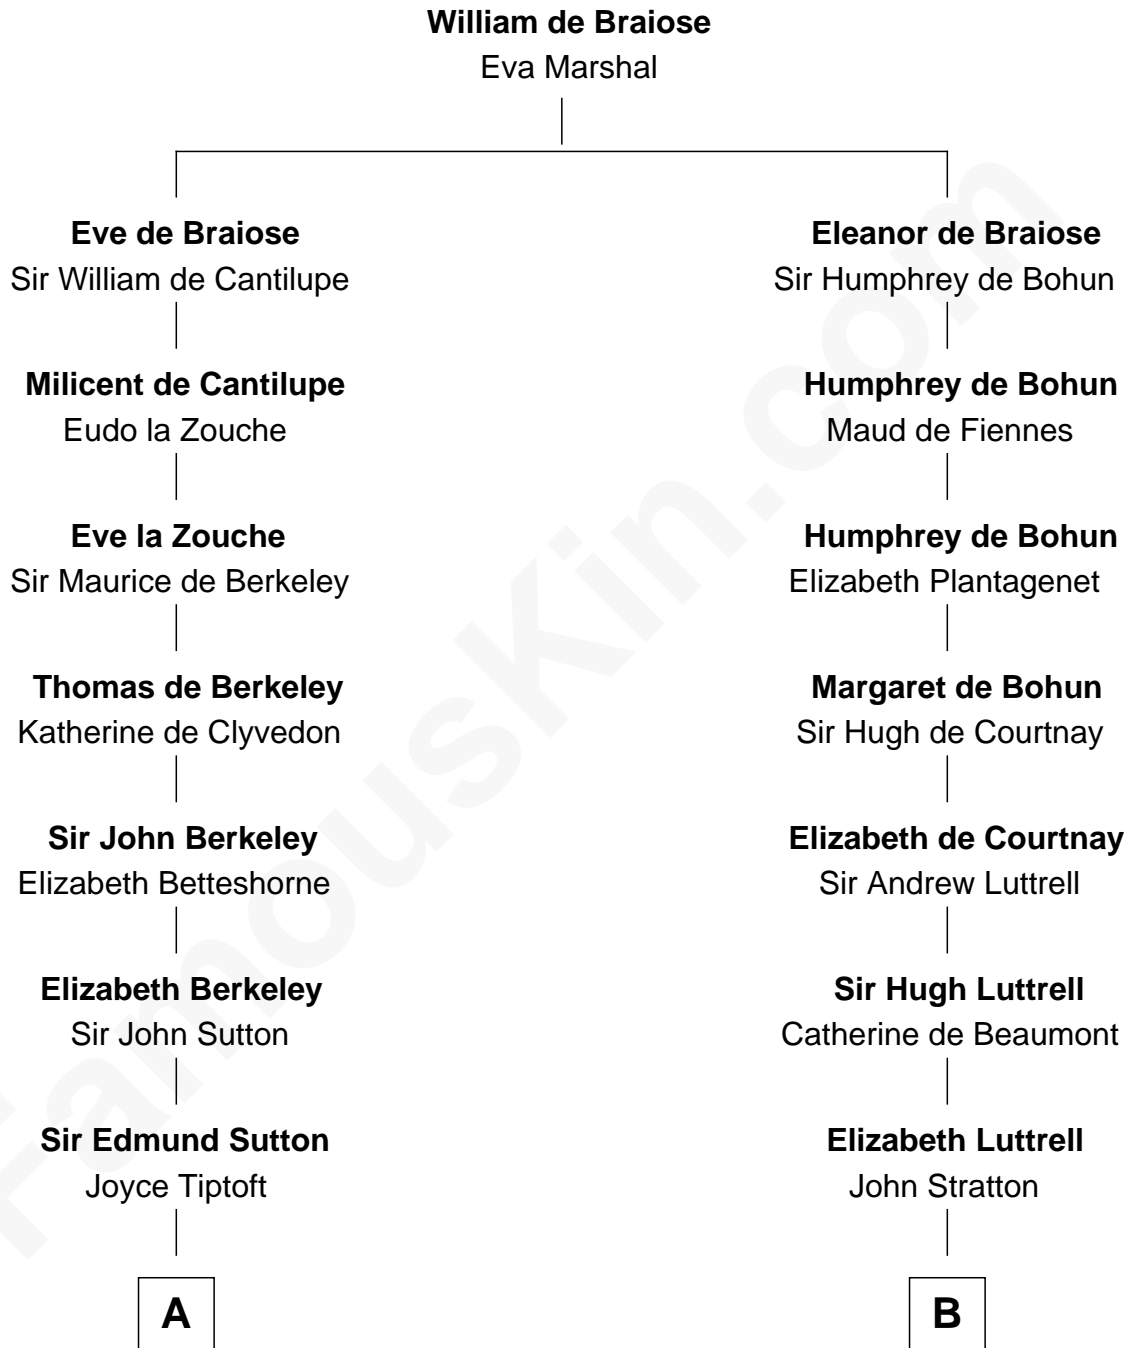

FamousKin.com
Relationship Chart of
General George S. Patton
U.S. Army - World War II

17th cousin 4 times removed of
William Henry Harrison
9th U.S. President

FamousKin.com