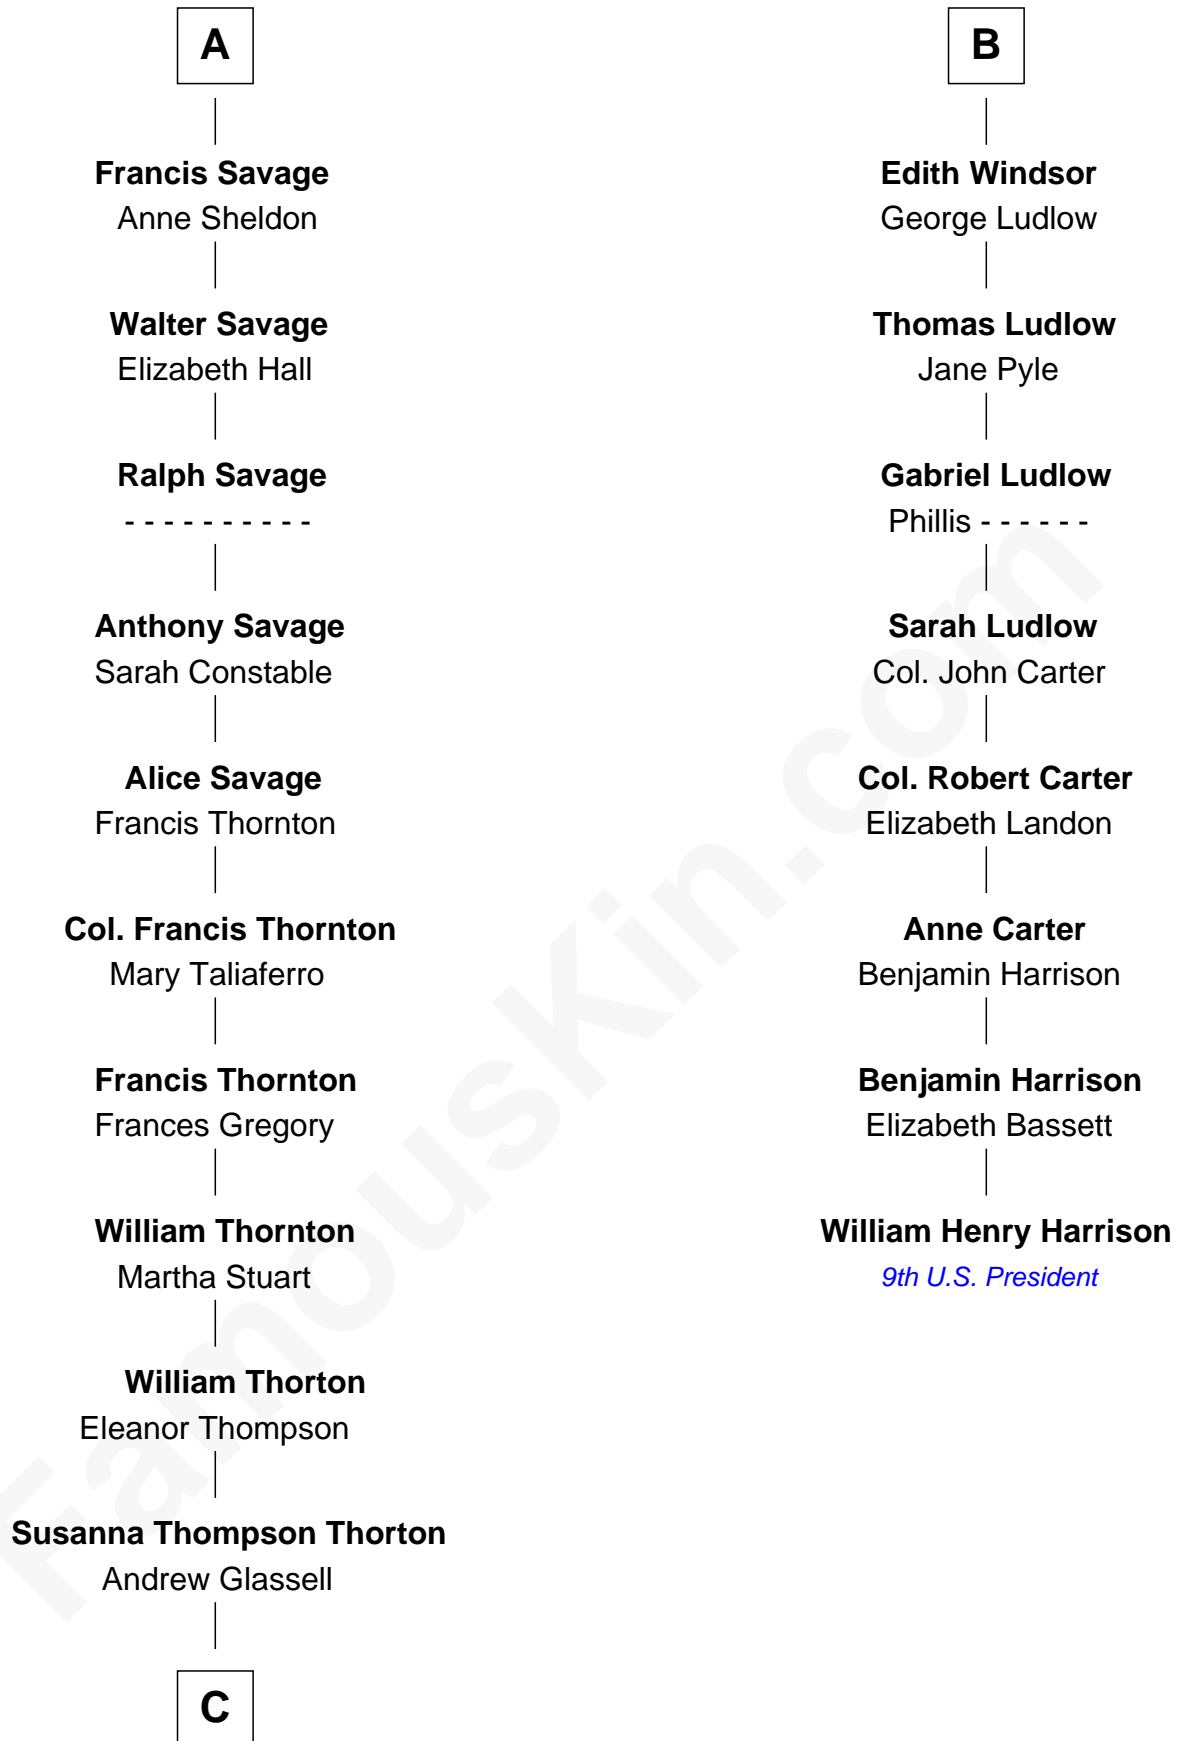

FamousKin.com
Relationship Chart of
General George S. Patton
U.S. Army - World War II

14th cousin 5 times removed of
William Henry Harrison
9th U.S. President

C

—
Susan Thornton Glassell

George Smith Patton

—
George Smith Patton

Ruth Wilson

—
General George S. Patton

U.S. Army - World War II

FamousKin.com