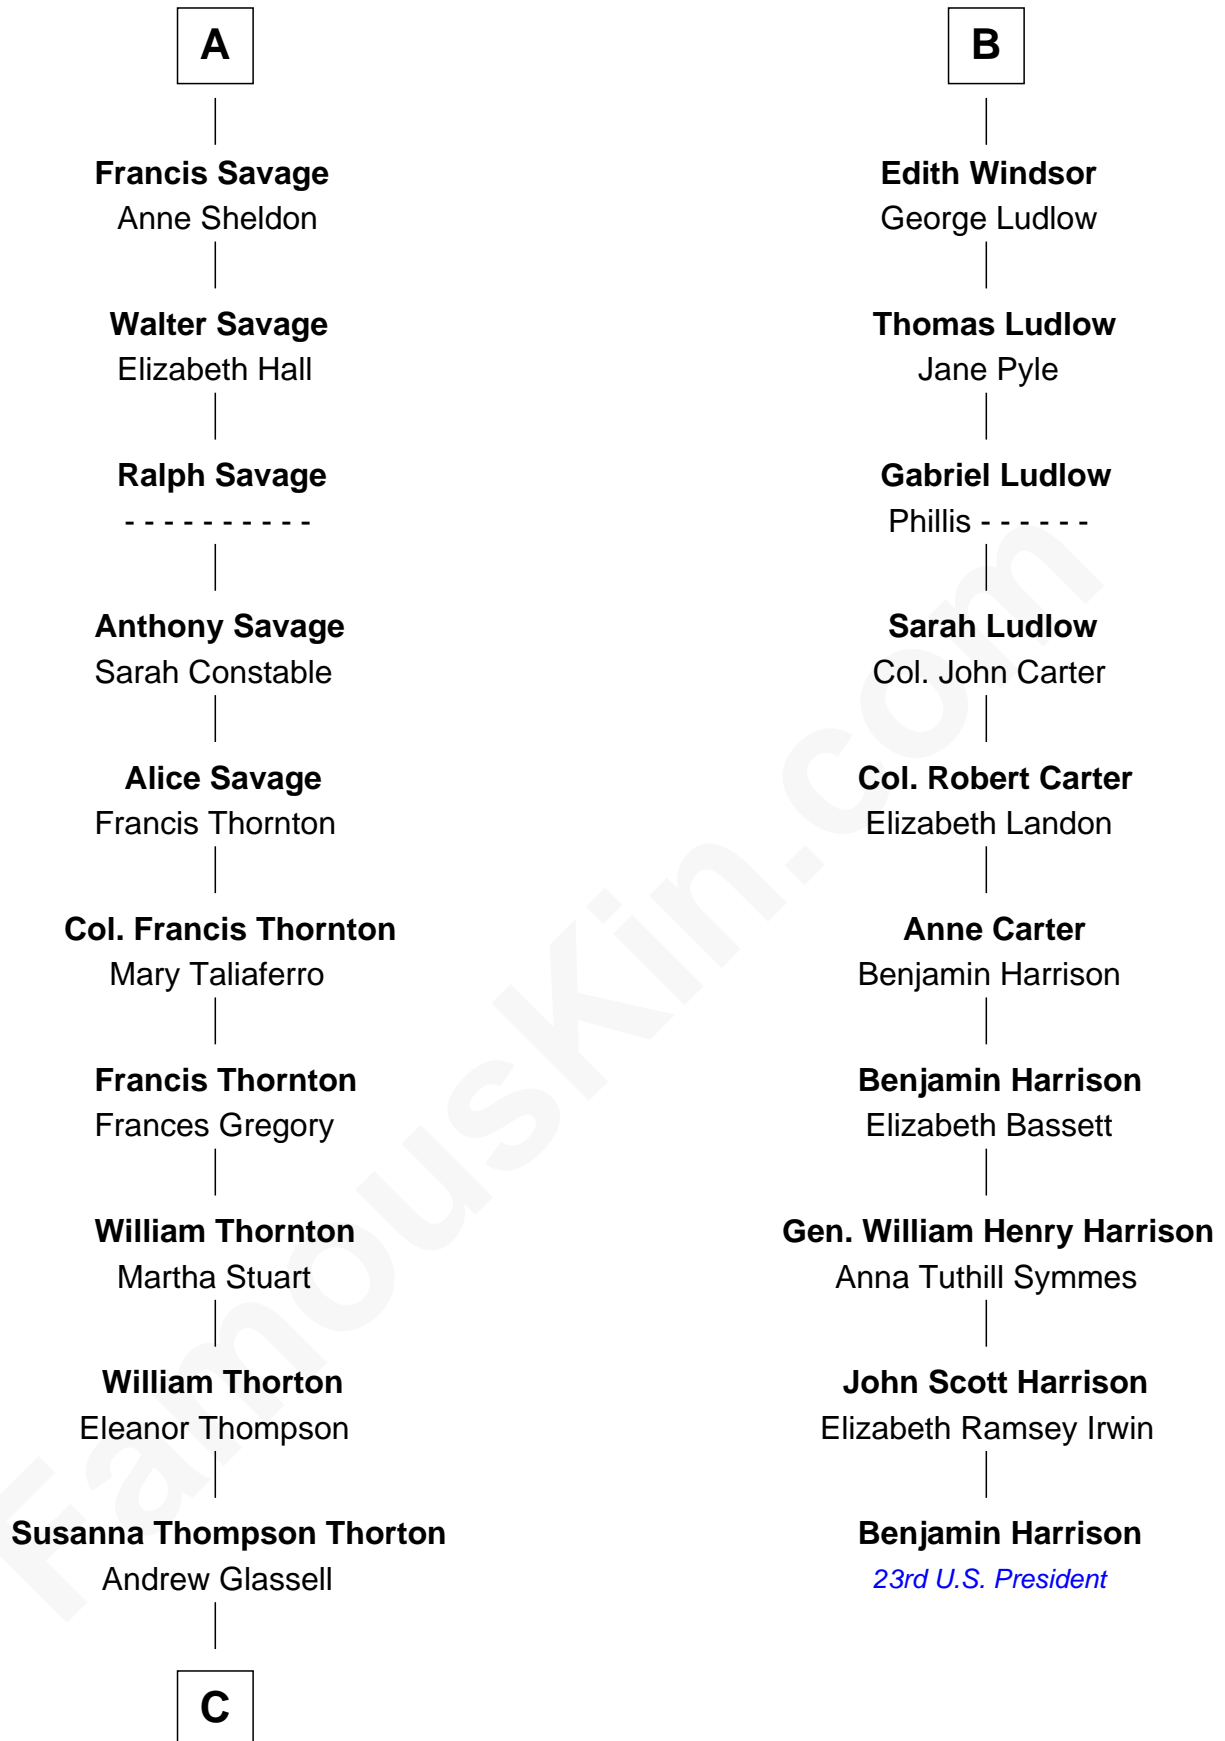

FamousKin.com
Relationship Chart of
General George S. Patton
U.S. Army - World War II

16th cousin 3 times removed of

Benjamin Harrison
23rd U.S. President

Humphrey de Bohun
 Elizabeth Plantagenet

Sir William de Bohun
 Elizabeth de Badlesmere

Joan Goushill
 Sir Thomas Stanley

Elizabeth Luttrell
 John Stratton

Katherine Stanley
 Sir John Savage

Elizabeth Stratton
 John Andrews

Sir Christopher Savage
 Anne Stanley

Elizabeth Andrews
 Sir Thomas de Windsor

Sir Christopher Savage
 Anne Lygon

Sir Andrews de Windsor
 Elizabeth Blount

A

B

C

—
Susan Thornton Glassell

George Smith Patton

—
George Smith Patton