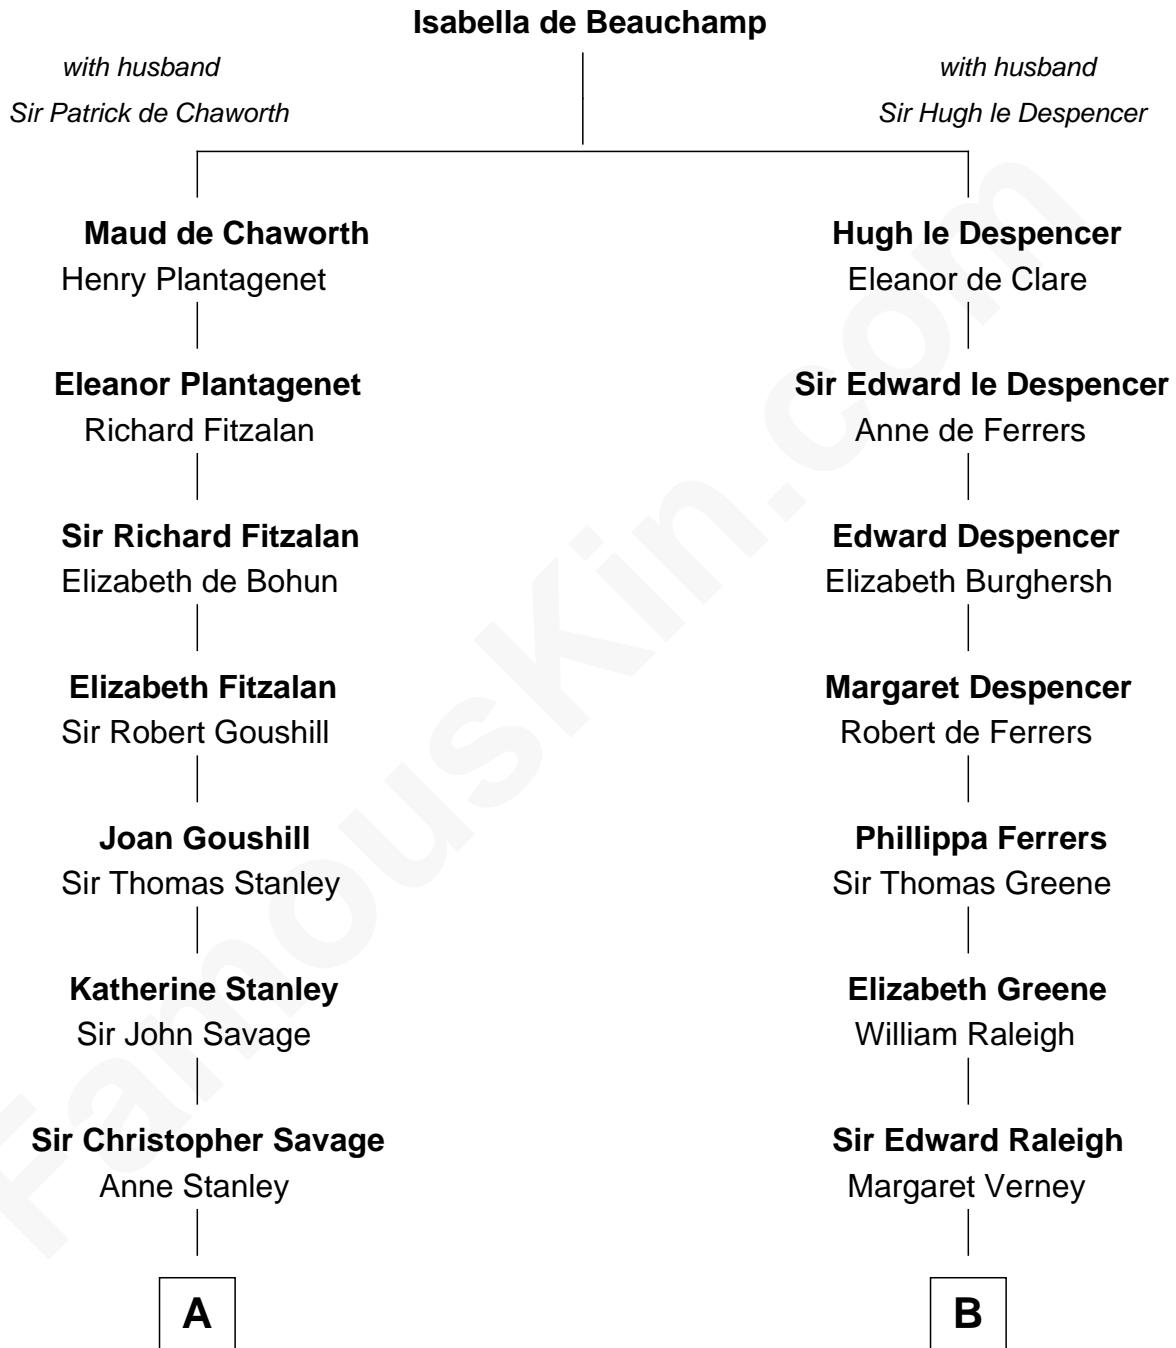

**FamousKin.com**  
**Relationship Chart of**  
**General George S. Patton**  
*U.S. Army - World War II*

**18th cousin 2 times removed of**

**Joseph Wharton**  
*Founder of the Wharton School of Business*

FamousKin.com