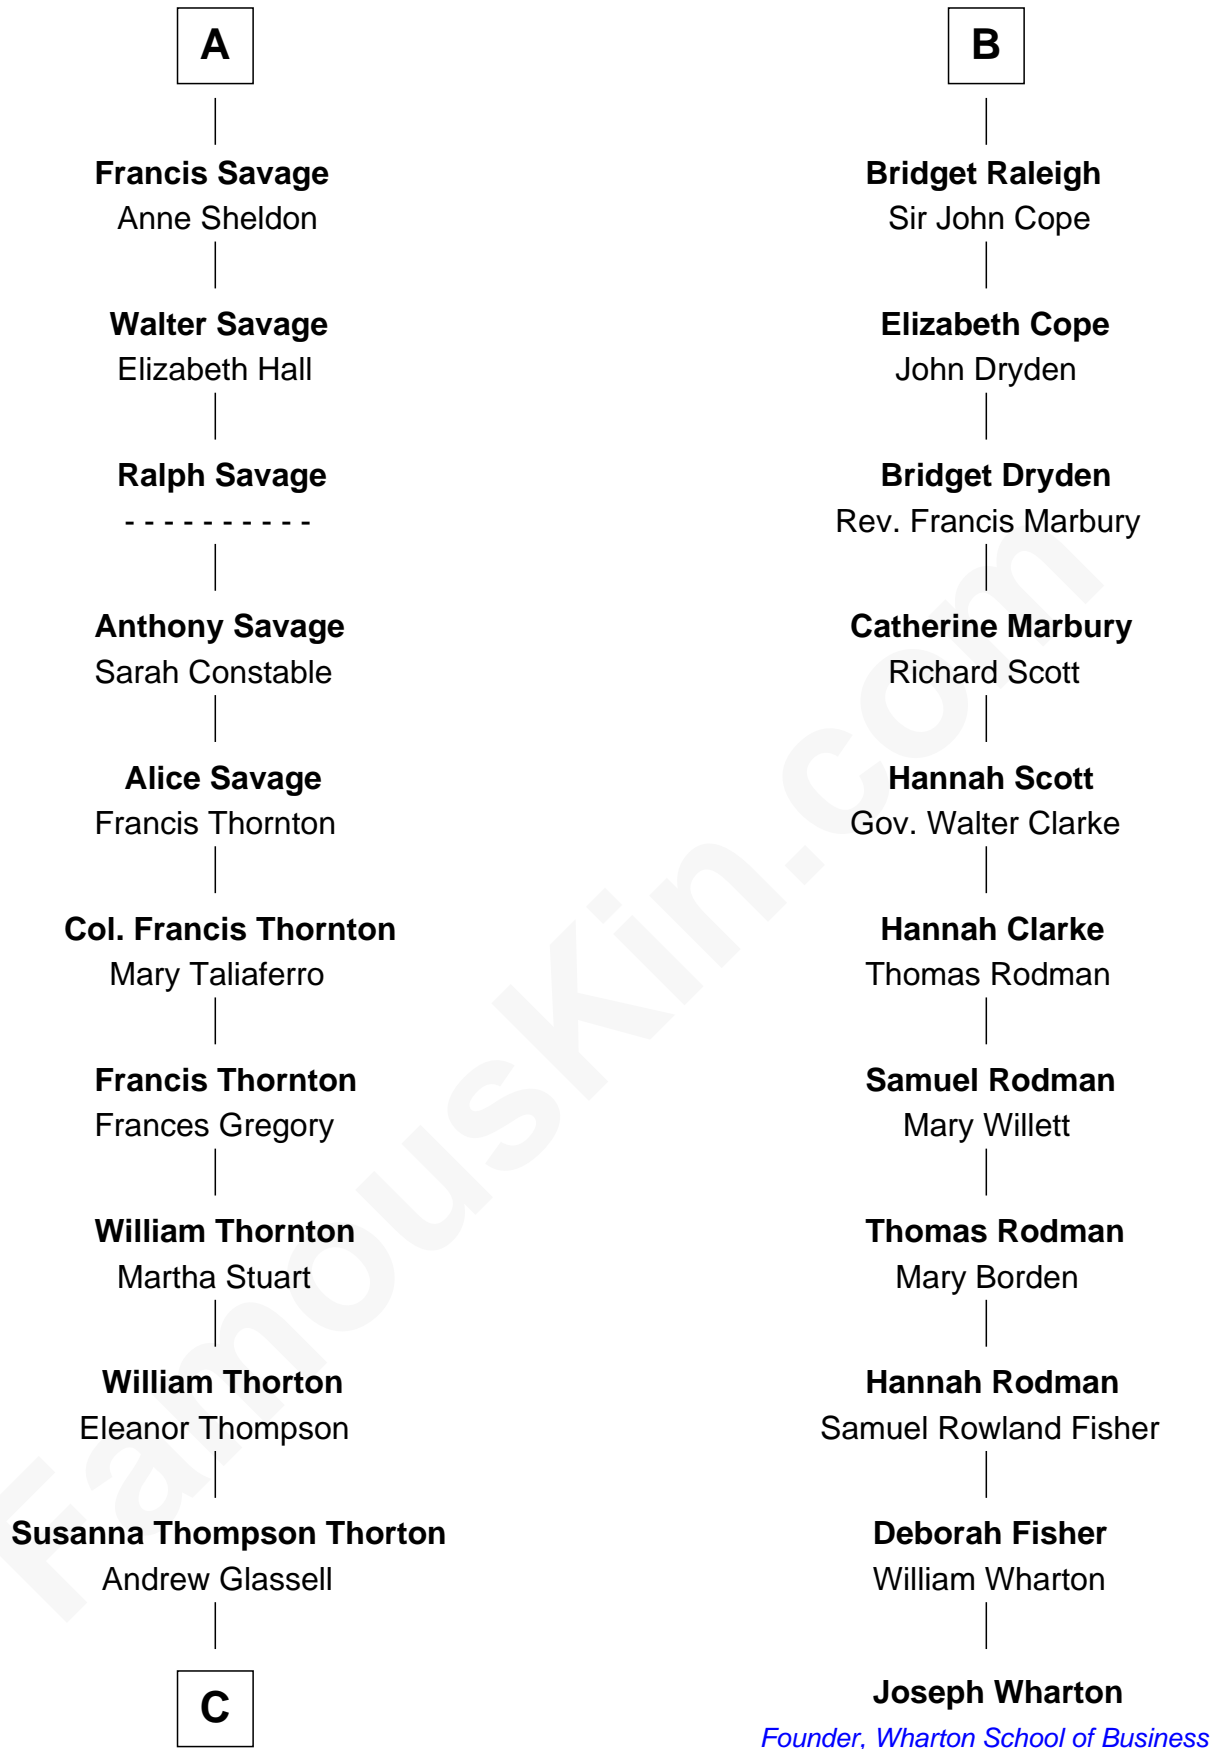

**FamousKin.com**  
**Relationship Chart of**  
**General George S. Patton**  
*U.S. Army - World War II*

17th cousin 2 times removed of

**Joseph Wharton**  
*Founder of the Wharton School of Business*

**C**

—  
**Susan Thornton Glassell**

George Smith Patton

—  
**George Smith Patton**

Ruth Wilson

—  
**General George S. Patton**

*U.S. Army - World War II*

FamousKin.com