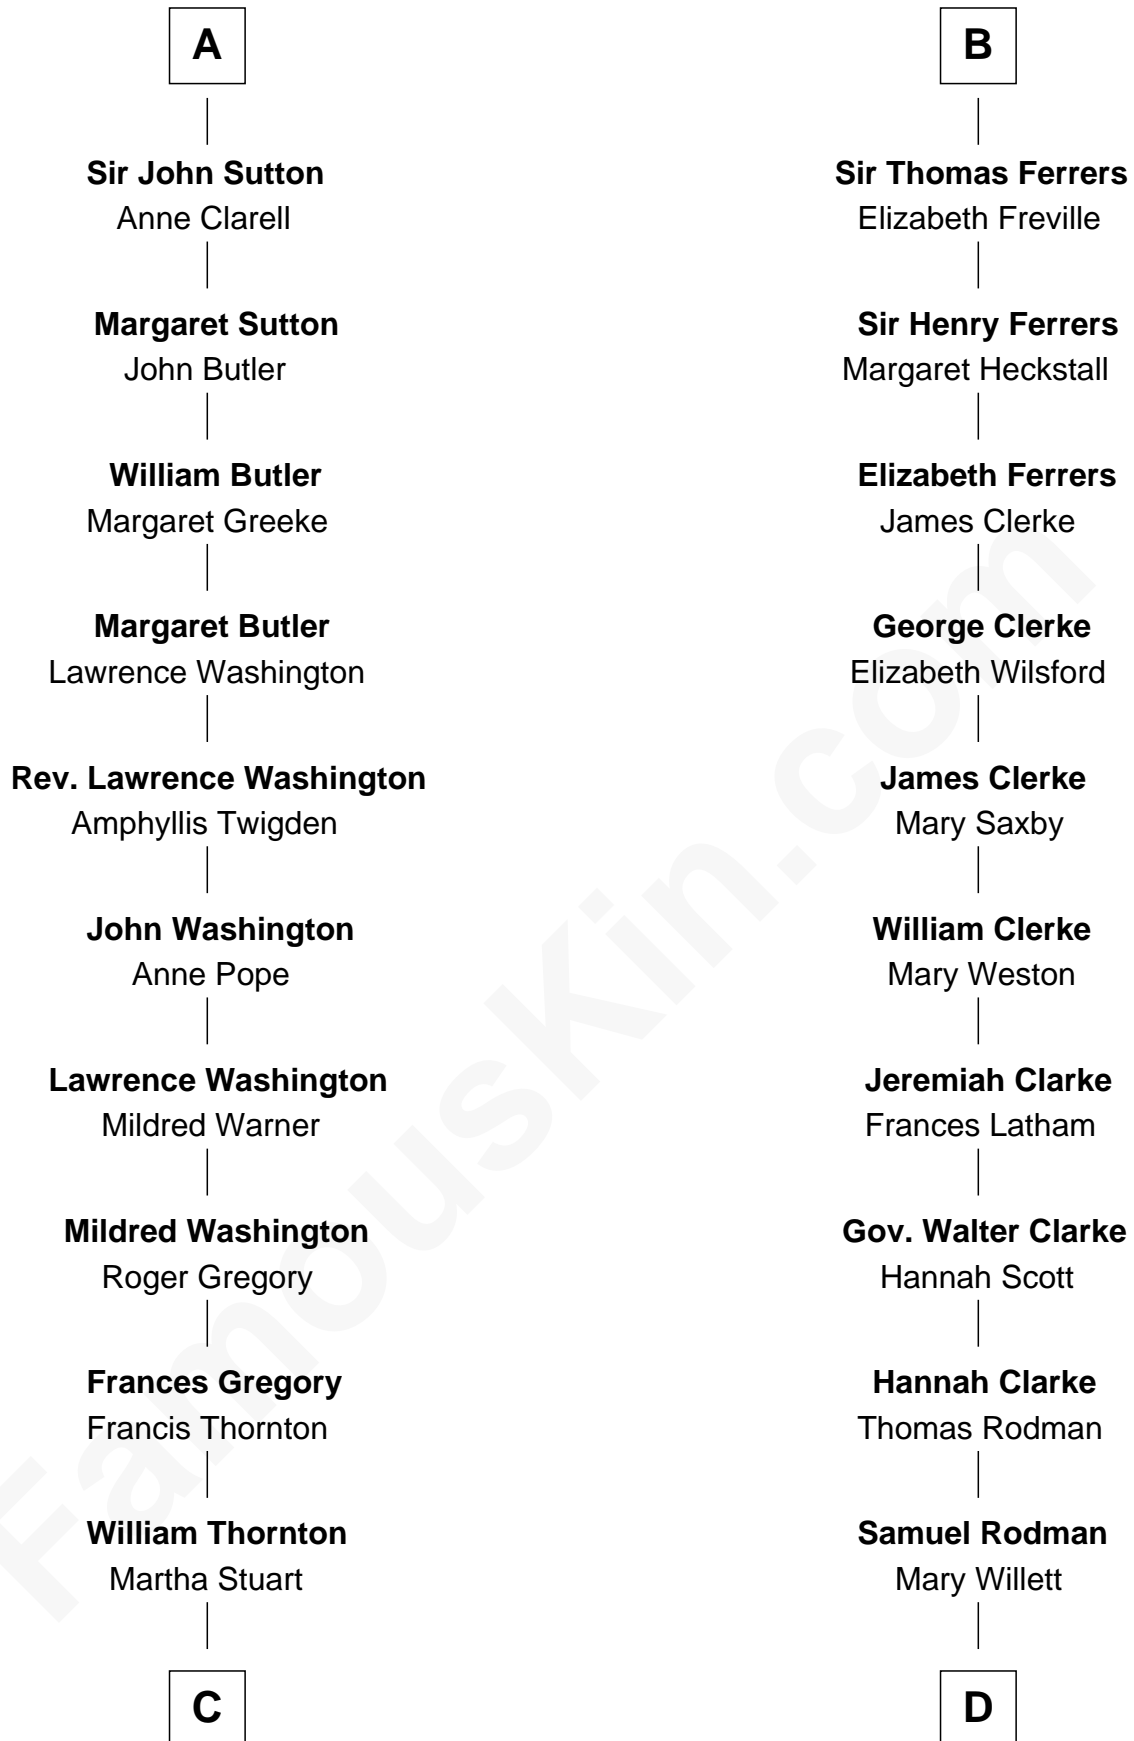

**FamousKin.com**  
**Relationship Chart of**  
**General George S. Patton**  
*U.S. Army - World War II*

20th cousin 1 time removed of

**Joseph Wharton**  
*Founder of the Wharton School of Business*

**C**

**William Thorton**  
Eleanor Thompson

**Susanna Thompson Thorton**  
Andrew Glassell

**Susan Thornton Glassell**  
George Smith Patton

**George Smith Patton**  
Ruth Wilson

**General George S. Patton**  
*U.S. Army - World War II*

**D**

**Thomas Rodman**  
Mary Borden

**Hannah Rodman**  
Samuel Rowland Fisher

**Deborah Fisher**  
William Wharton

**Joseph Wharton**  
*Founder, Wharton School of Business*