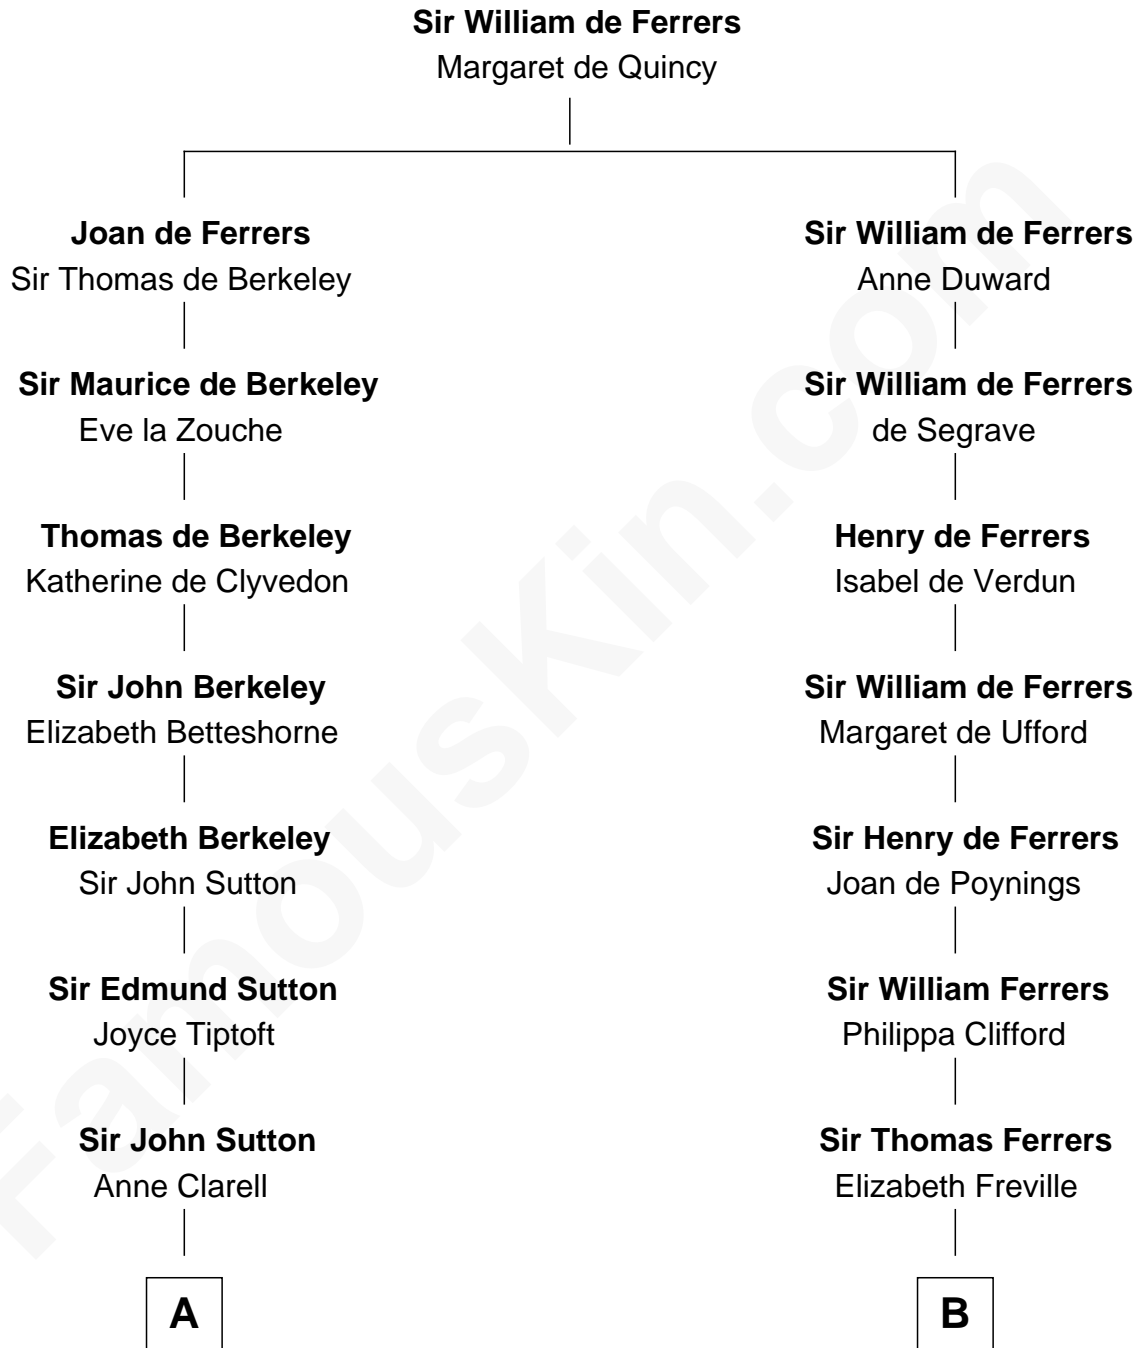

FamousKin.com
Relationship Chart of
General George S. Patton
U.S. Army - World War II

19th cousin 1 time removed of

Joseph Wharton
Founder of the Wharton School of Business

C

Susanna Thompson Thorton

Andrew Glassell

Susan Thornton Glassell

George Smith Patton

George Smith Patton

Ruth Wilson

General George S. Patton

U.S. Army - World War II

D

Hannah Rodman

Samuel Rowland Fisher

Deborah Fisher

William Wharton

Joseph Wharton

Founder, Wharton School of Business

FamousKin.com