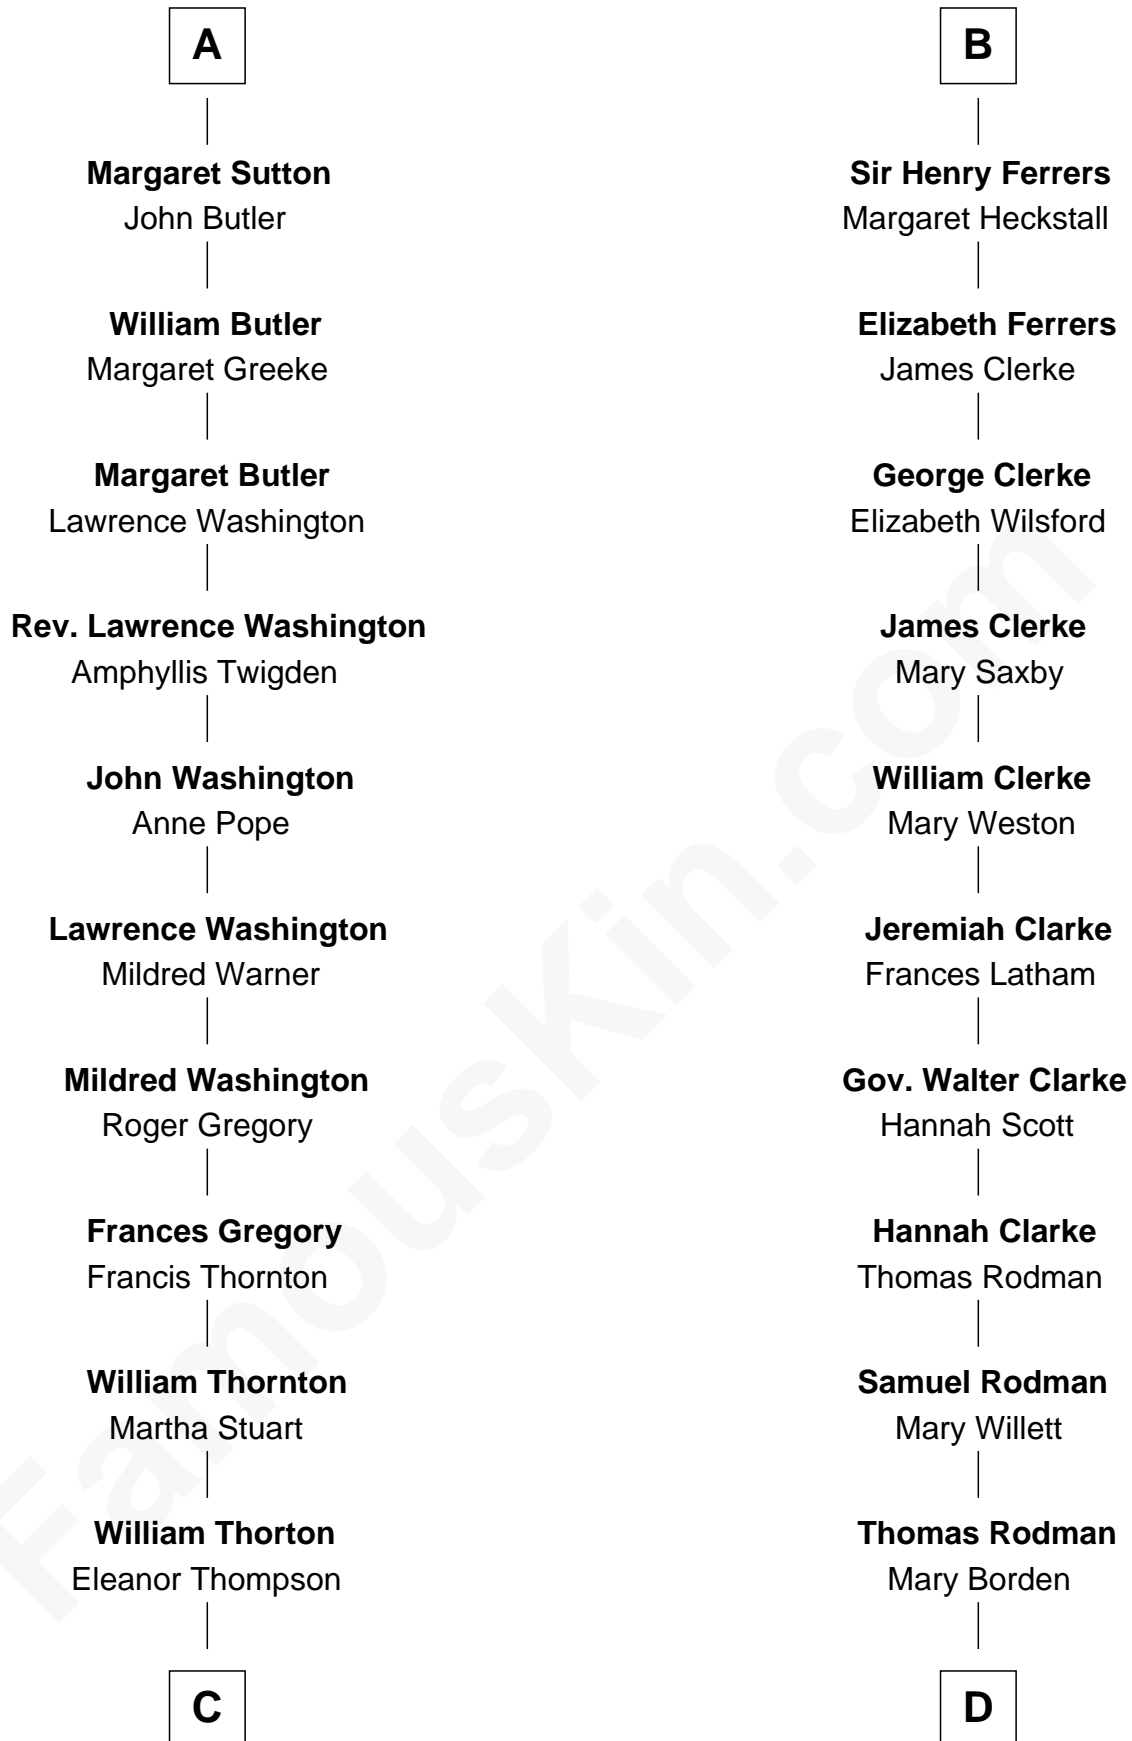

FamousKin.com
Relationship Chart of
General George S. Patton
U.S. Army - World War II

19th cousin 1 time removed of

Joseph Wharton
Founder of the Wharton School of Business

C

Susanna Thompson Thorton

Andrew Glassell

Susan Thornton Glassell

George Smith Patton

George Smith Patton

Ruth Wilson

General George S. Patton

U.S. Army - World War II

D

Hannah Rodman

Samuel Rowland Fisher

Deborah Fisher

William Wharton

Joseph Wharton

Founder, Wharton School of Business

FamousKin.com