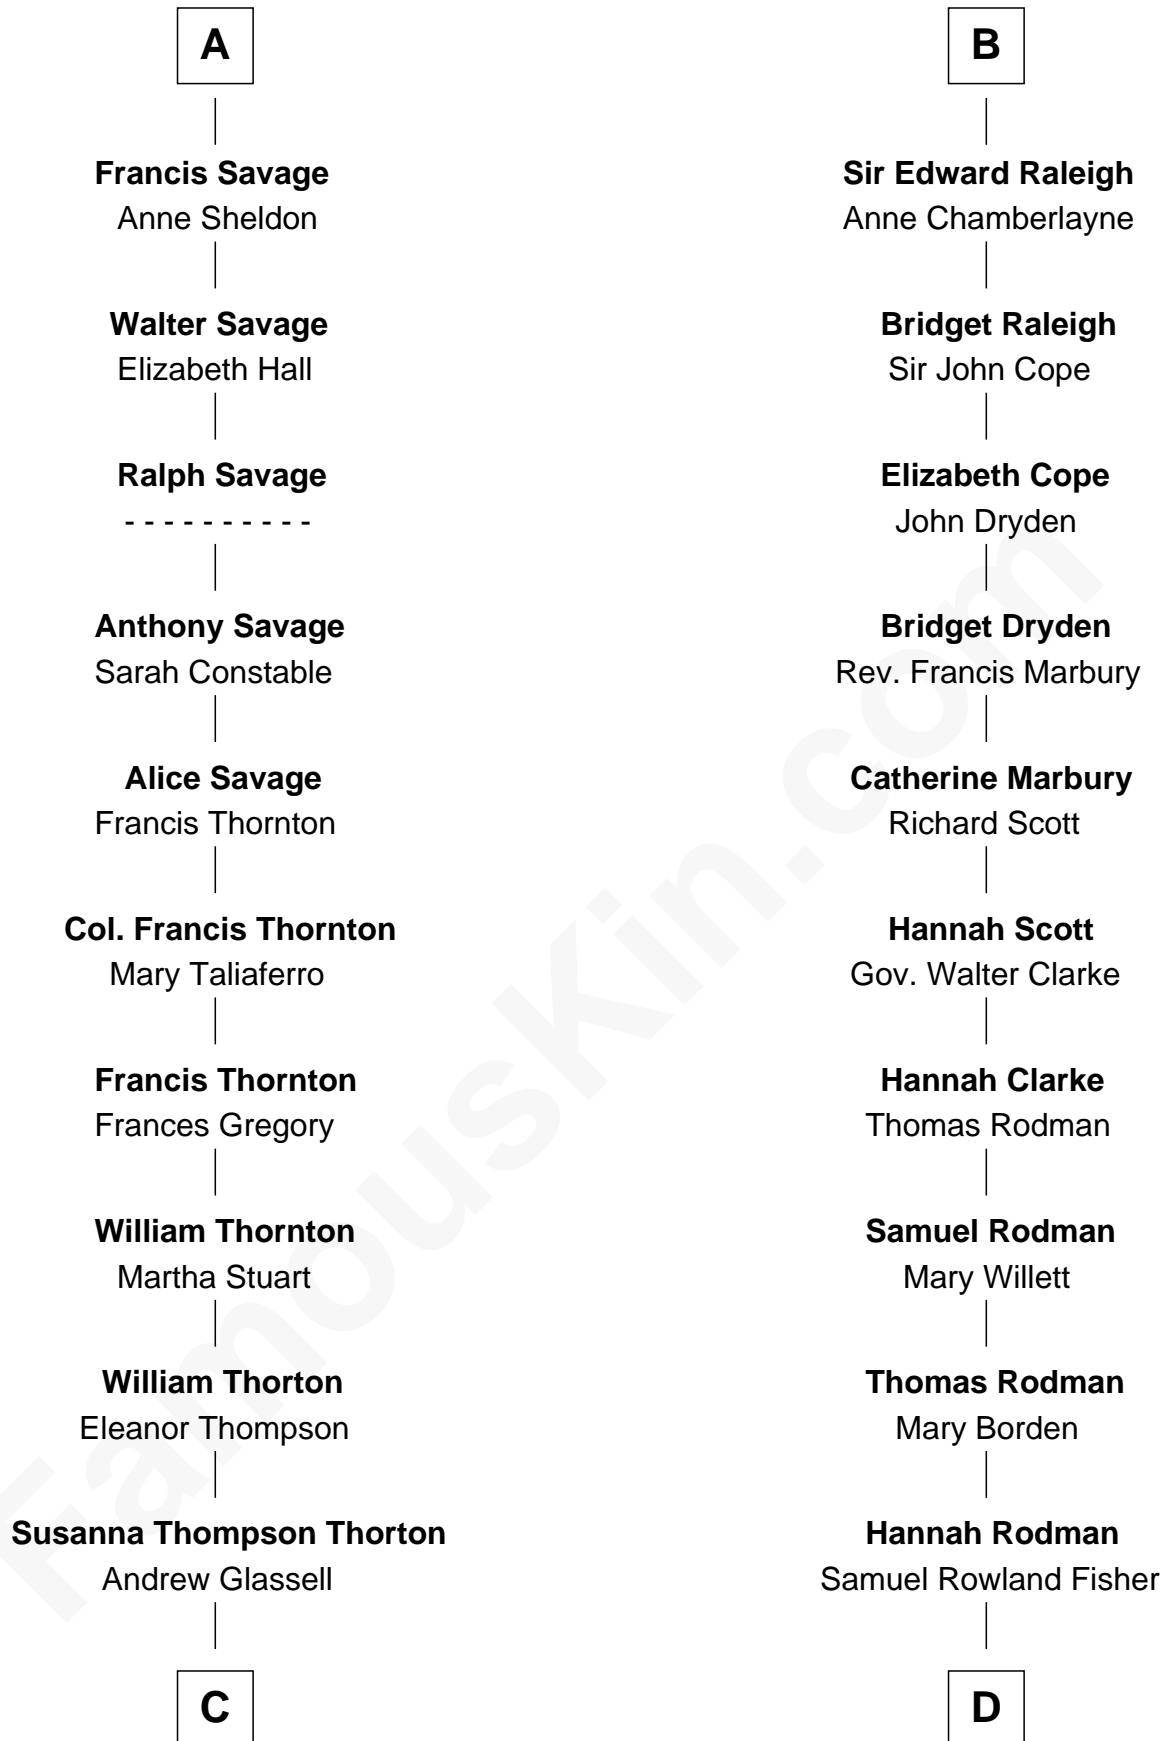

**FamousKin.com**  
**Relationship Chart of**  
**General George S. Patton**  
*U.S. Army - World War II*

18th cousin 1 time removed of

**Joseph Wharton**  
*Founder of the Wharton School of Business*

**C**

**Susan Thornton Glassell**

George Smith Patton

**George Smith Patton**

Ruth Wilson

**General George S. Patton**

*U.S. Army - World War II*

**D**

**Deborah Fisher**