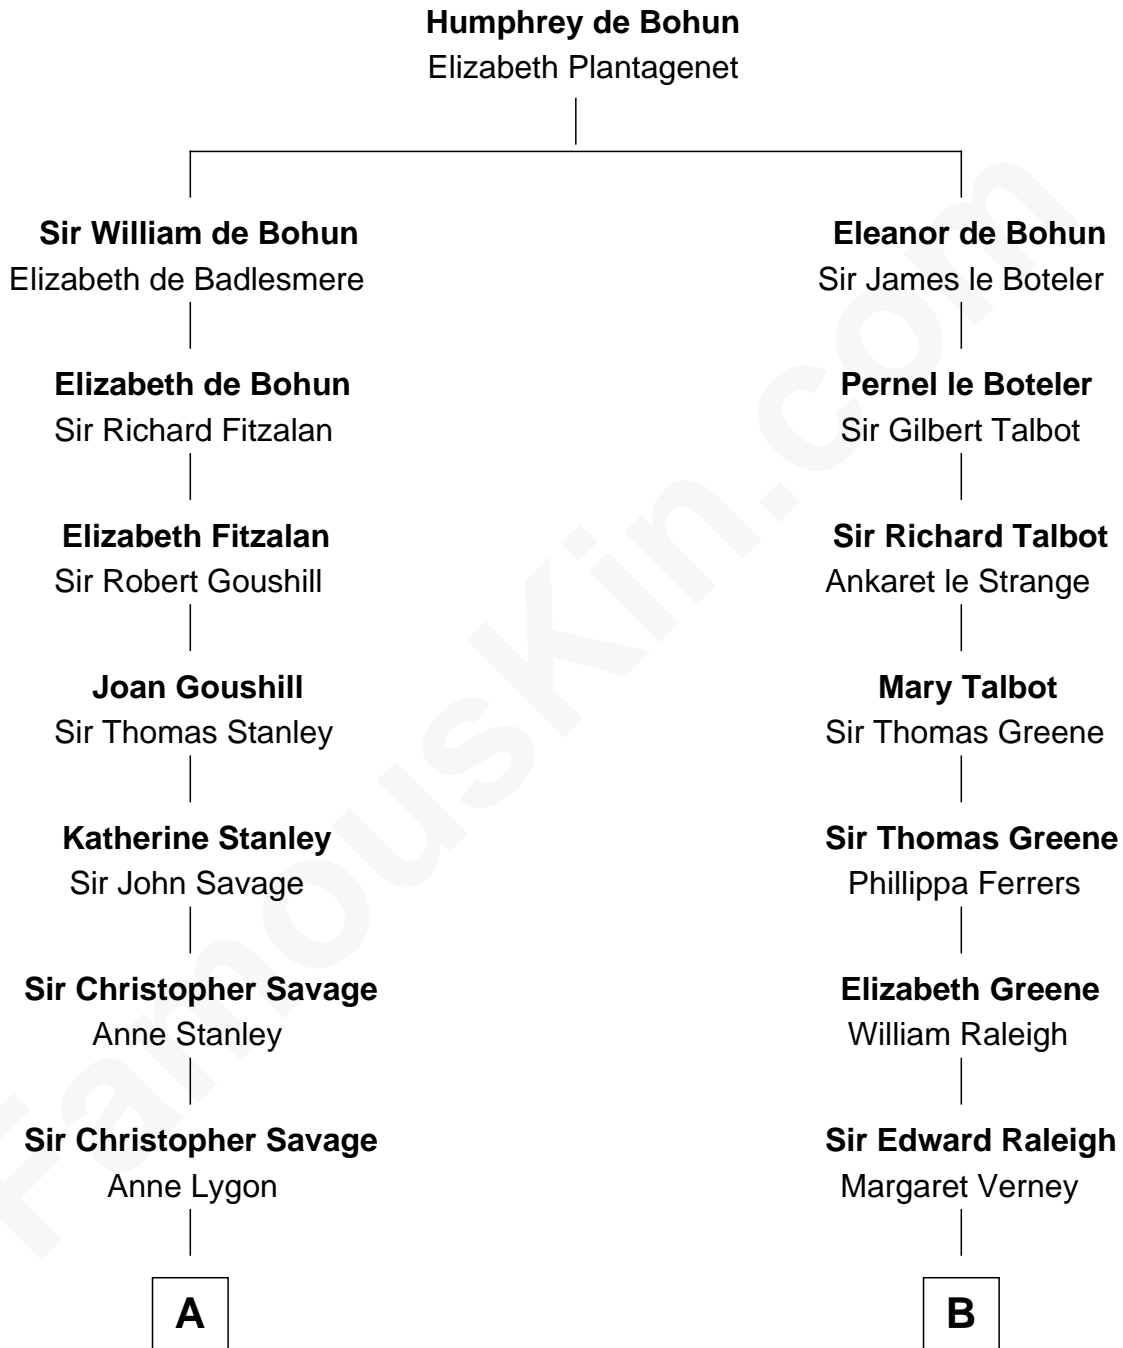

**FamousKin.com**  
**Relationship Chart of**  
**General George S. Patton**  
*U.S. Army - World War II*

18th cousin 1 time removed of

**Joseph Wharton**  
*Founder of the Wharton School of Business*

**C**

**Susan Thornton Glassell**

George Smith Patton

**George Smith Patton**

Ruth Wilson

**General George S. Patton**

*U.S. Army - World War II*

**D**

**Deborah Fisher**