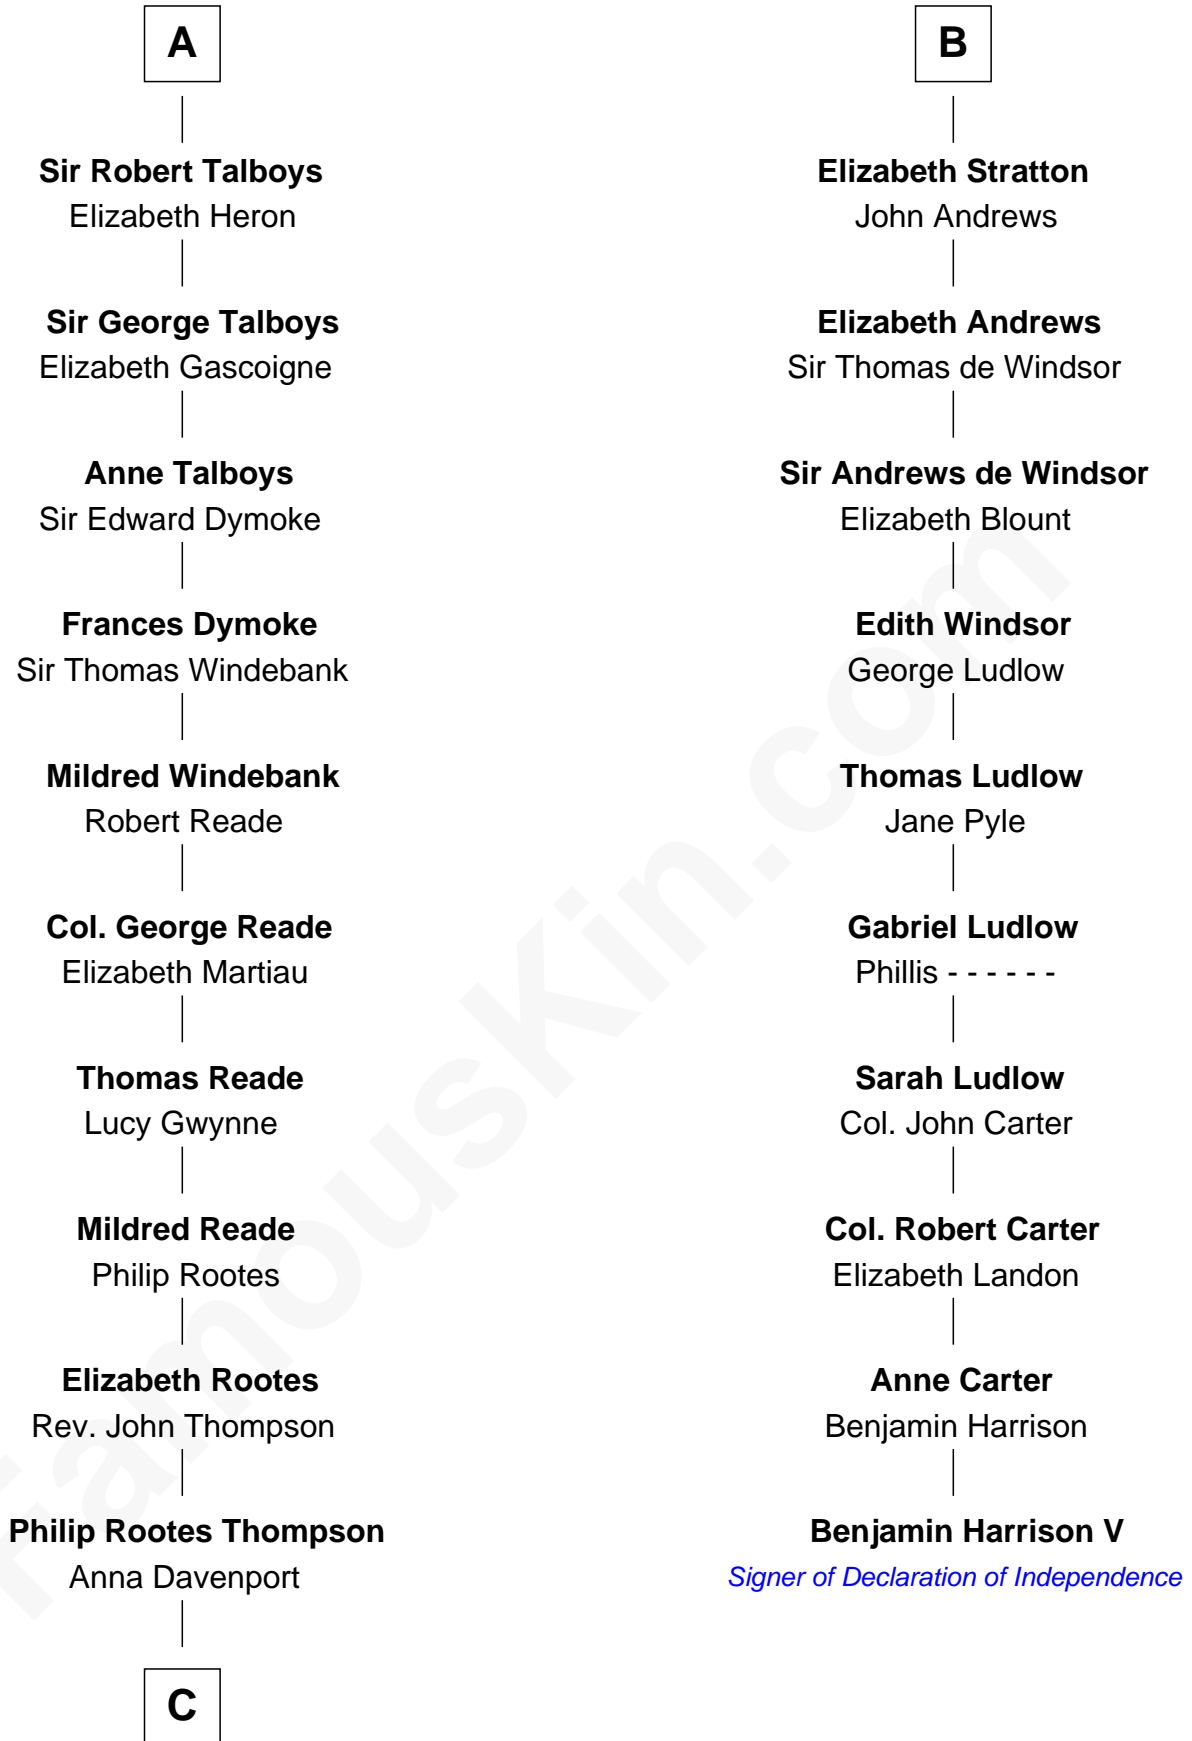

FamousKin.com
Relationship Chart of
General George S. Patton
U.S. Army - World War II

16th cousin 5 times removed of

Benjamin Harrison V
Signer of the Declaration of Independence

C

—
Eleanor Thompson

William Thorton

—
Susanna Thompson Thorton

Andrew Glassell

—
Susan Thornton Glassell

George Smith Patton

—
George Smith Patton

Ruth Wilson

—
General George S. Patton

U.S. Army - World War II