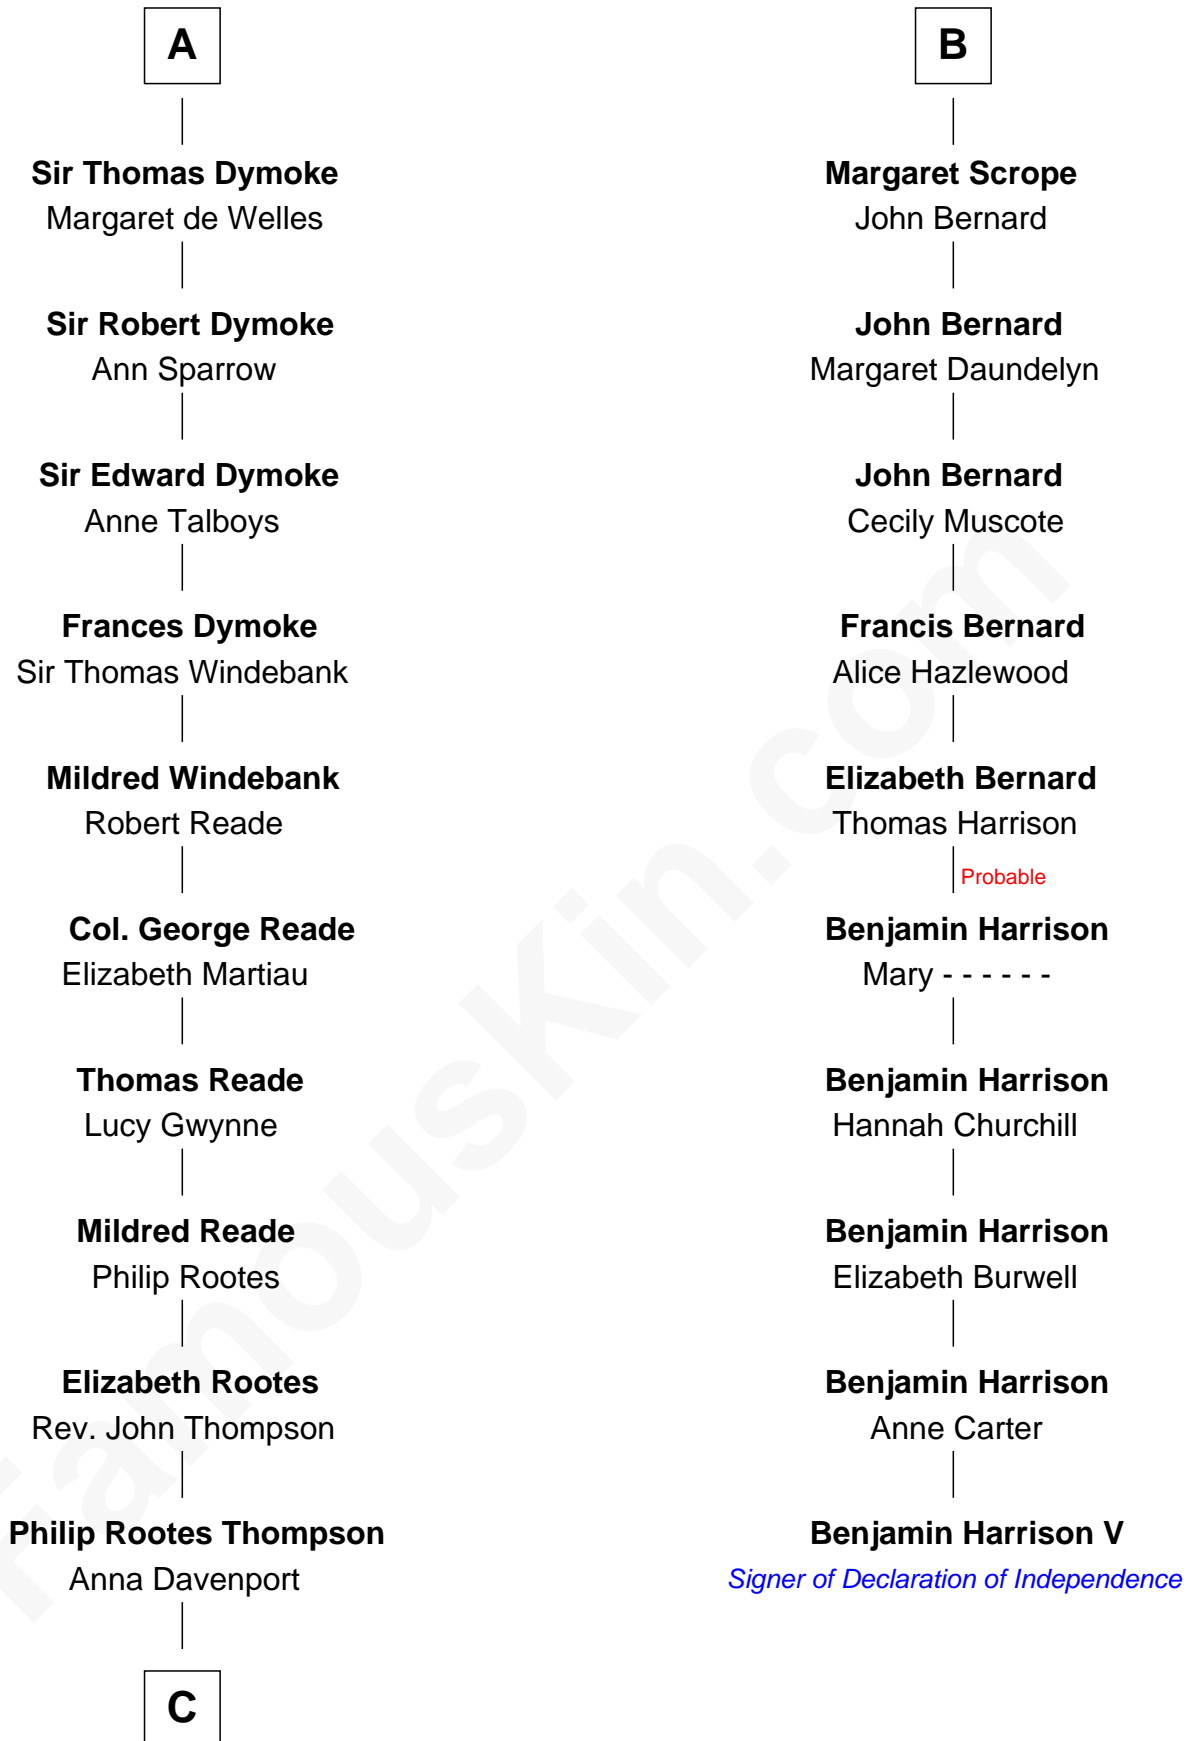

FamousKin.com
Relationship Chart of
General George S. Patton
U.S. Army - World War II

16th cousin 5 times removed of

Benjamin Harrison V
Signer of the Declaration of Independence

Gillo de Newsham

FamousKin.com