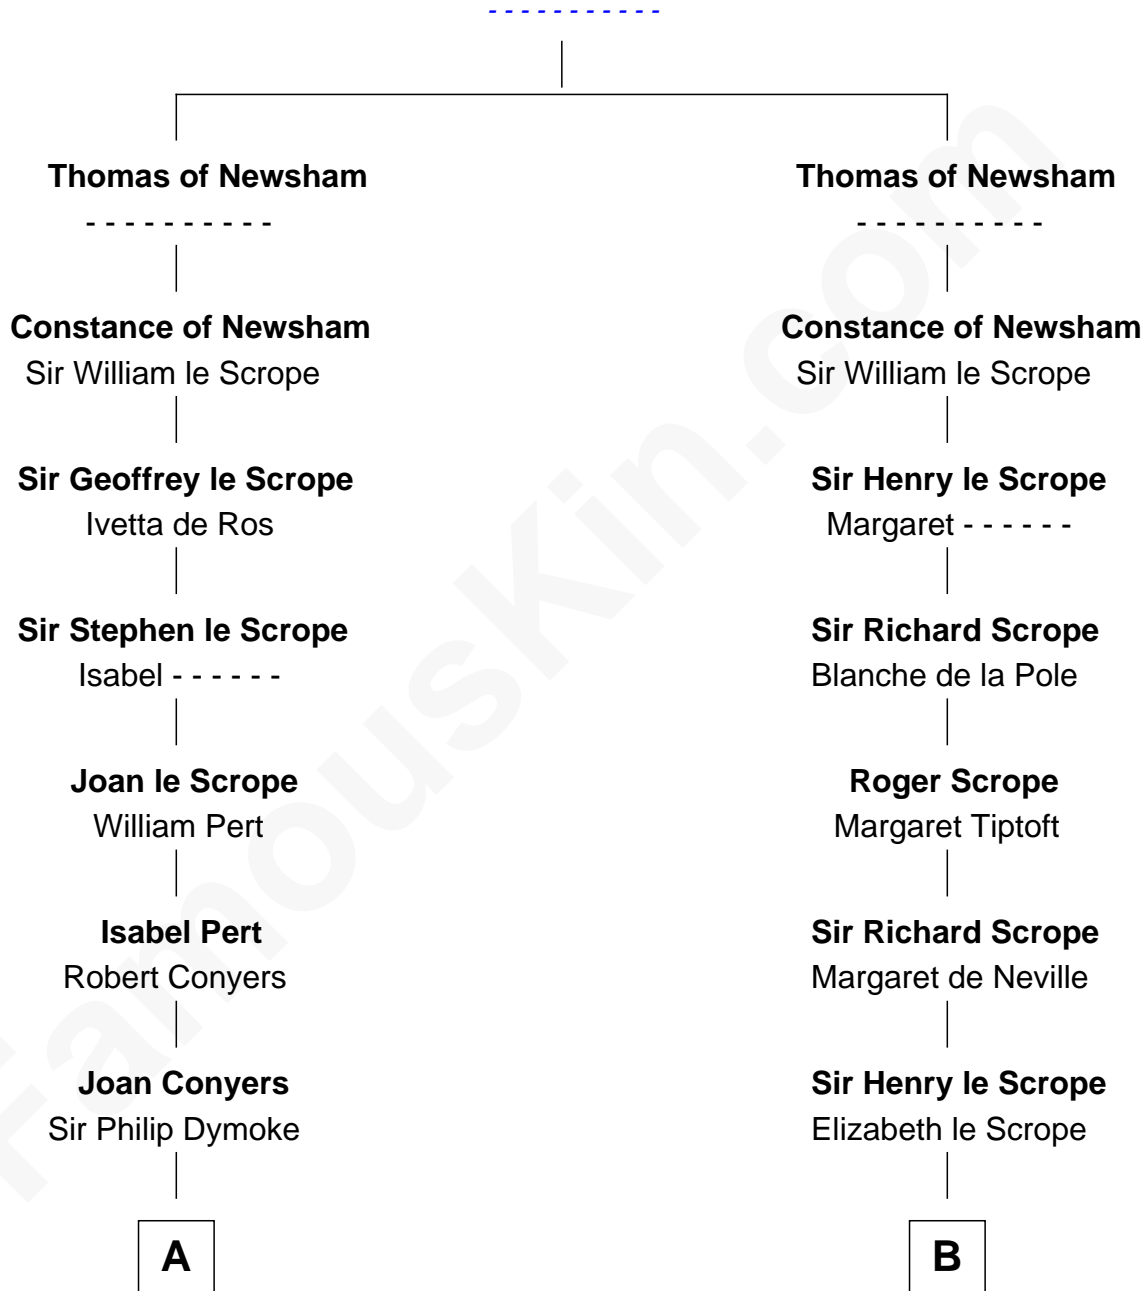

FamousKin.com
Relationship Chart of
General George S. Patton
U.S. Army - World War II

16th cousin 5 times removed of

Benjamin Harrison V
Signer of the Declaration of Independence

Gillo de Newsham

FamousKin.com