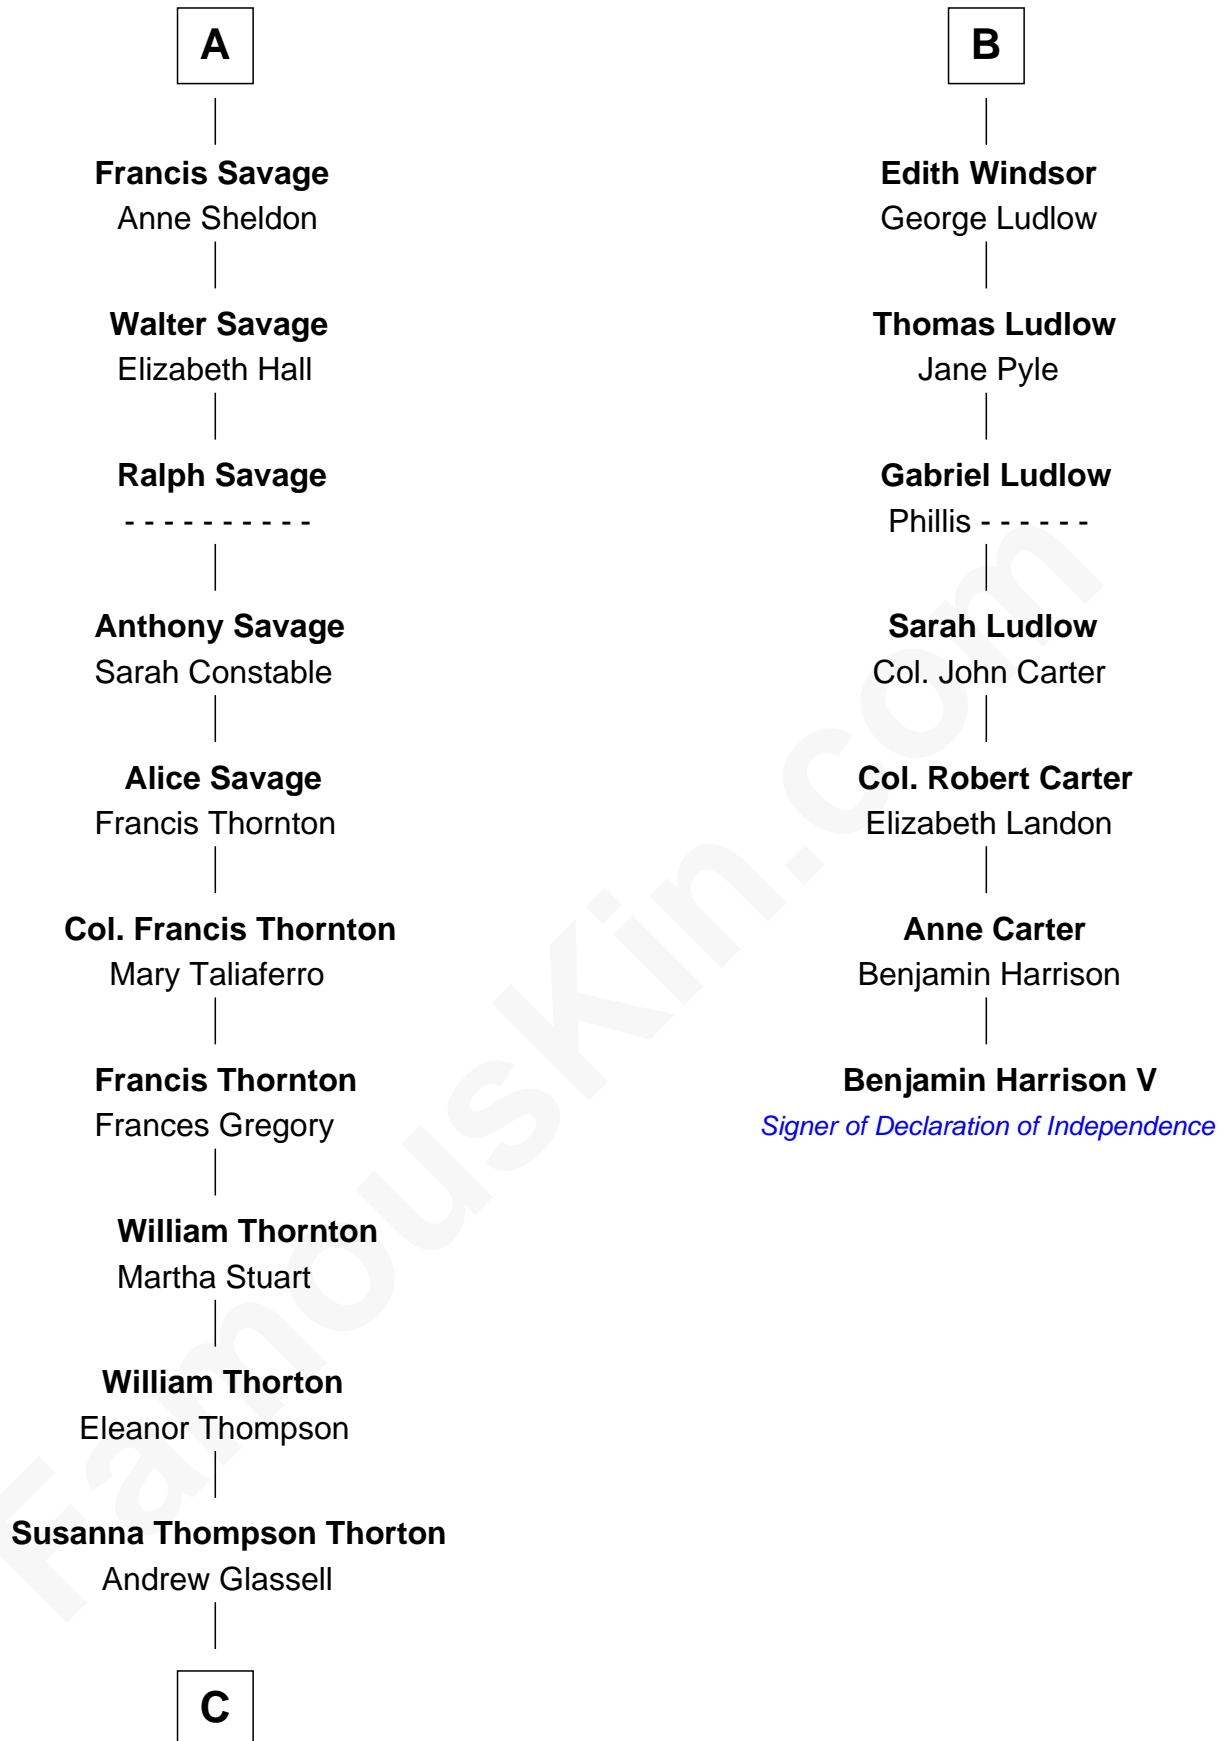

**FamousKin.com**  
**Relationship Chart of**  
**General George S. Patton**  
*U.S. Army - World War II*

13th cousin 6 times removed of

**Benjamin Harrison V**  
*Signer of the Declaration of Independence*

**C**

—  
**Susan Thornton Glassell**

George Smith Patton

—  
**George Smith Patton**

Ruth Wilson

—  
**General George S. Patton**

*U.S. Army - World War II*

FamousKin.com