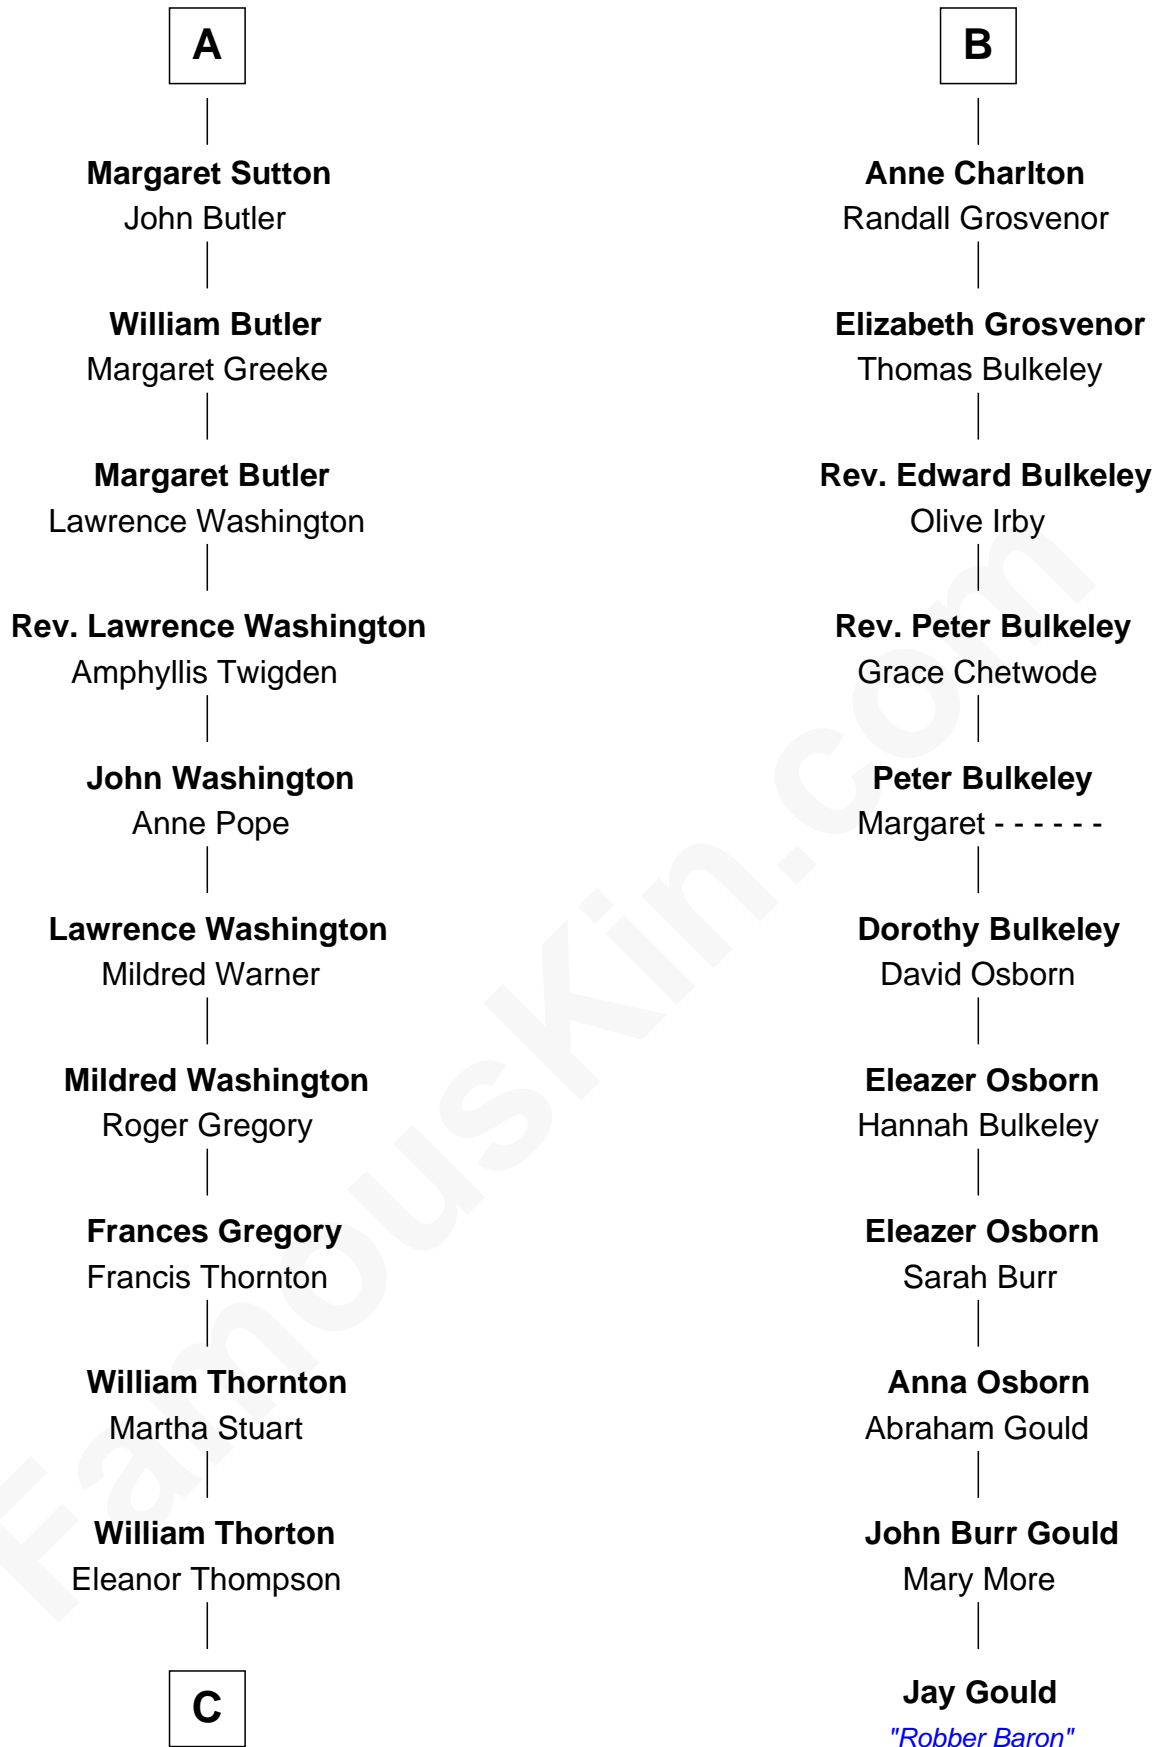

**FamousKin.com**  
**Relationship Chart of**  
**General George S. Patton**  
*U.S. Army - World War II*

**17th cousin 3 times removed of**  
**Jay Gould**  
*American Railroad "Robber Baron"*

**C**

—  
**Susanna Thompson Thorton**

Andrew Glassell

—  
**Susan Thornton Glassell**

George Smith Patton

—  
**George Smith Patton**

Ruth Wilson

—  
**General George S. Patton**

*U.S. Army - World War II*

FamousKin.com