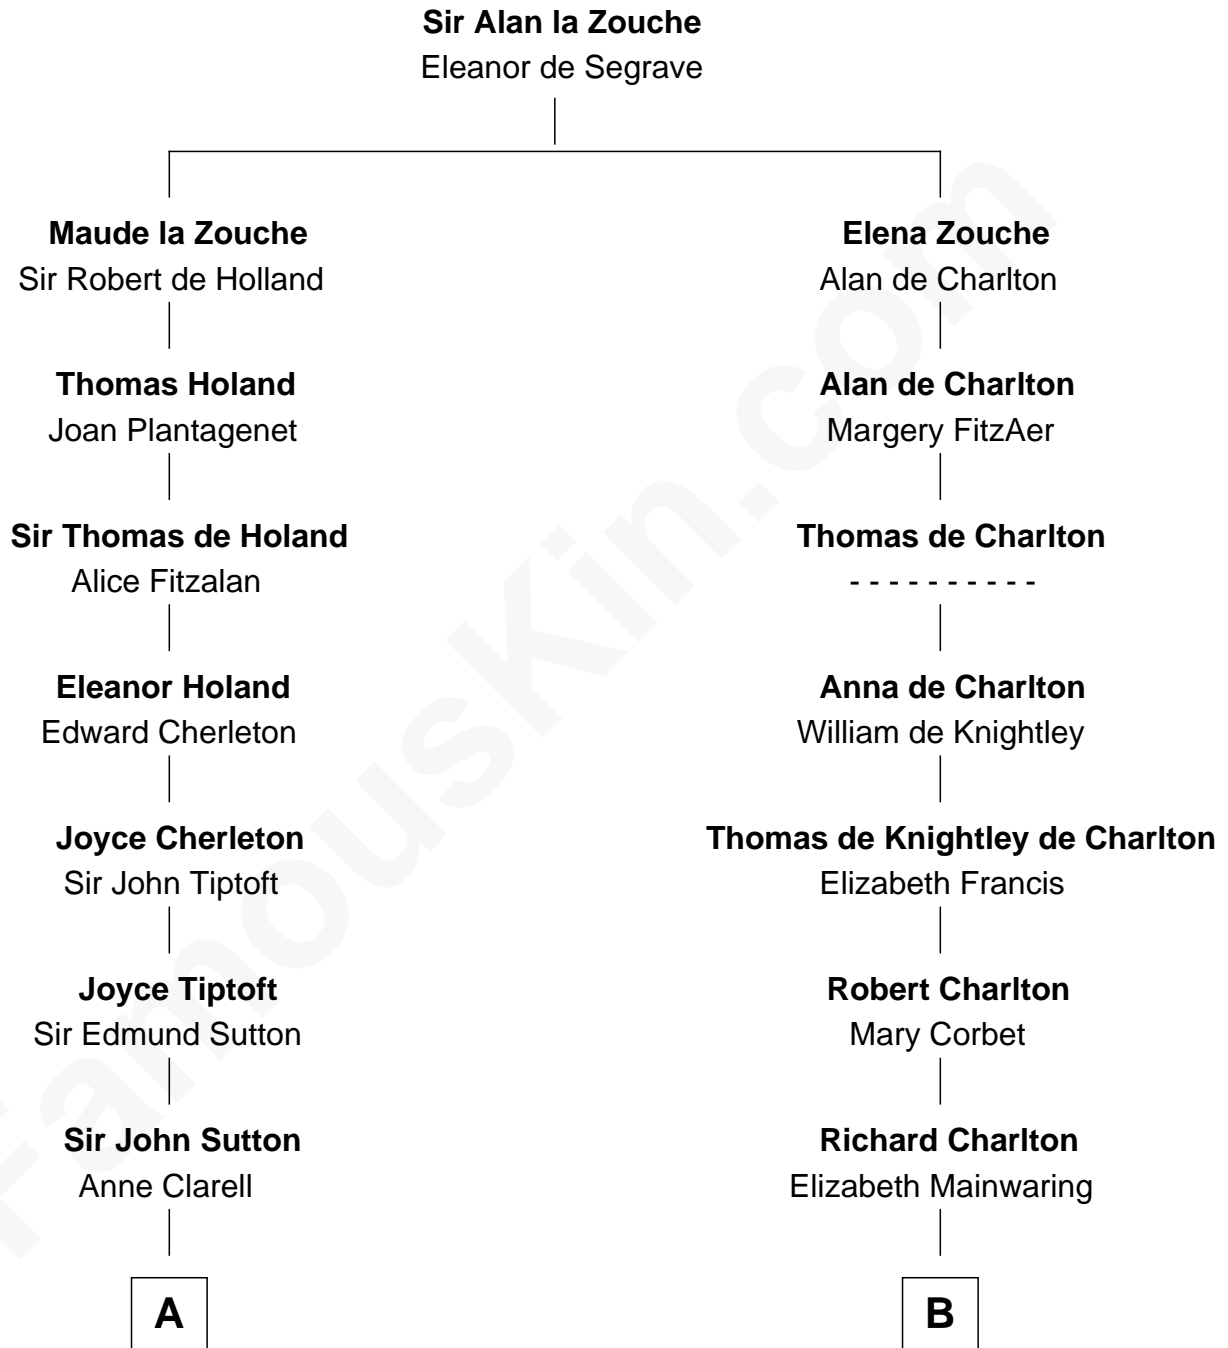

**FamousKin.com**  
**Relationship Chart of**  
**General George S. Patton**  
*U.S. Army - World War II*

**17th cousin 3 times removed of**  
**Jay Gould**  
*American Railroad "Robber Baron"*

**C**

—  
**Susanna Thompson Thorton**

Andrew Glassell

—  
**Susan Thornton Glassell**

George Smith Patton

—  
**George Smith Patton**

Ruth Wilson

—  
**General George S. Patton**

*U.S. Army - World War II*

FamousKin.com