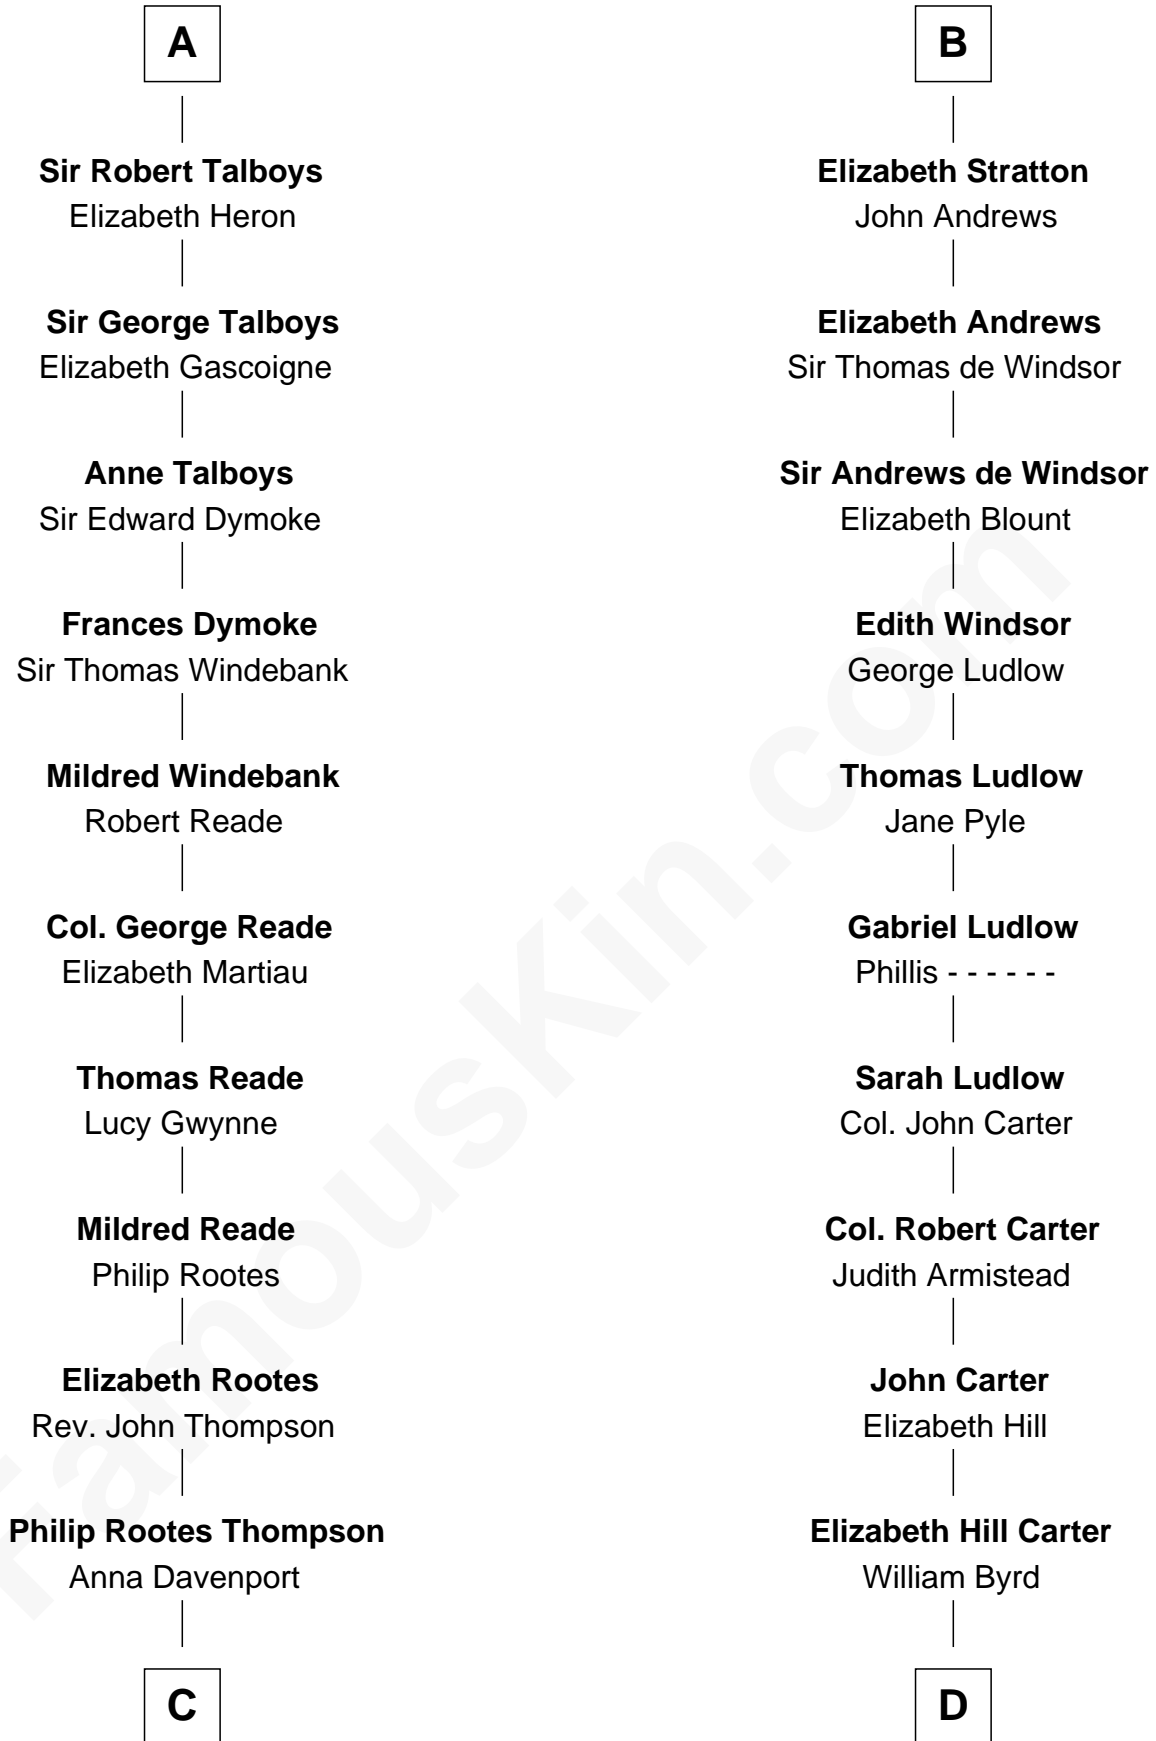

**FamousKin.com**  
**Relationship Chart of**  
**General George S. Patton**

*U.S. Army - World War II*

21st cousin of

**Harry F. Byrd**

*50th Governor of Virginia*

**Sir Humphrey de Bohun**

Maud of Eu

**C**

**Eleanor Thompson**

William Thorton

**Susanna Thompson Thorton**

Andrew Glassell

**Susan Thornton Glassell**

George Smith Patton

**George Smith Patton**

Ruth Wilson